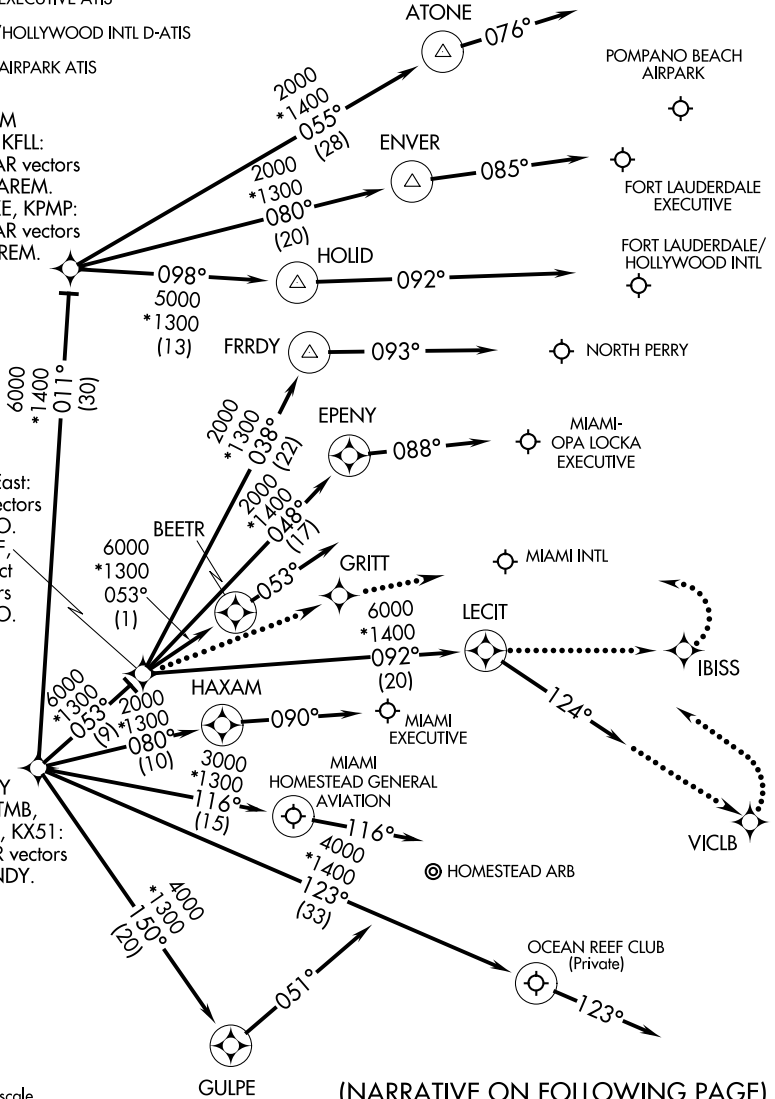

CURSO FIVE ARRIVAL (RNAV) Arrival Routes

MIAMI APP CON
125.75 322.3
MIAMI INTL D-ATIS
119.15
NORTH PERRY ATIS
135.475
MIAMI-OPA LOCKA EXECUTIVE ATIS
125.9
MIAMI EXECUTIVE ATIS
124.0
HOMESTEAD ARB ATIS *
132.275 269.9
FORT LAUDERDALE EXECUTIVE ATIS
119.85
FORT LAUDERDALE/HOLLYWOOD INTL D-ATIS
135.0
POMPANO BEACH AIRPARK ATIS
120.55

NOTE: RADAR required.
NOTE: RNAV 1.
NOTE: DME/DME/IRU or GPS required.

JAREM
Landing KFLL:
Expect RADAR vectors
prior to JAREM.
Landing KFXE, KPMP:
Expect RADAR vectors
after JAREM.

JODPO
KMIA Landing East:
Expect RADAR vectors
prior to JODPO.
Landing KOPF,
KHWO: Expect
RADAR vectors
prior to JODPO.

MNNDY
Landing KTMB,
KHST, K07FA, KX51:
Expect RADAR vectors
after MNNDY.

NOTE: Chart not to scale.

(NARRATIVE ON FOLLOWING PAGE)

SE-3, 21 MAY 2020 to 18 JUN 2020

SE-3, 21 MAY 2020 to 18 JUN 2020