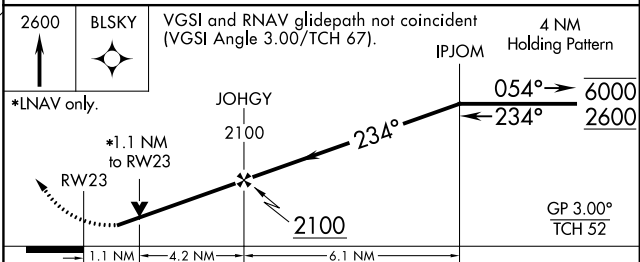

# RNAV (GPS) RWY 23

MIDDLE GEORGIA RGNL (MCN)

RNP APCH.		MISSED APPROACH: Climb to 2600 direct BLSKY and hold.			
ATIS <b>120.775</b>	ATLANTA APP CON ★ <b>124.2 279.6</b>	MACON TOWER ★ <b>128.2 (CTAF) 257.8</b>		GND CON <b>121.65</b>	UNICOM <b>122.95</b>

SE-4, 21 MAY 2020 to 18 JUN 2020

SE-4, 21 MAY 2020 to 18 JUN 2020

ELEV 354	<b>D</b>	TDZE 354
----------	----------	----------

CATEGORY	A	B	C	D
LPV DA		635-1	281 (300-1)	
LNAV/VNAV DA		726-1¼	372 (400-1¼)	
LNAV MDA	760-1	406 (500-1)	760-1½	406 (500-1½)
<b>CIRCLING</b>	900-1	546 (600-1)	920-1½ 566 (600-1½)	1120-2½ 766 (800-2½)