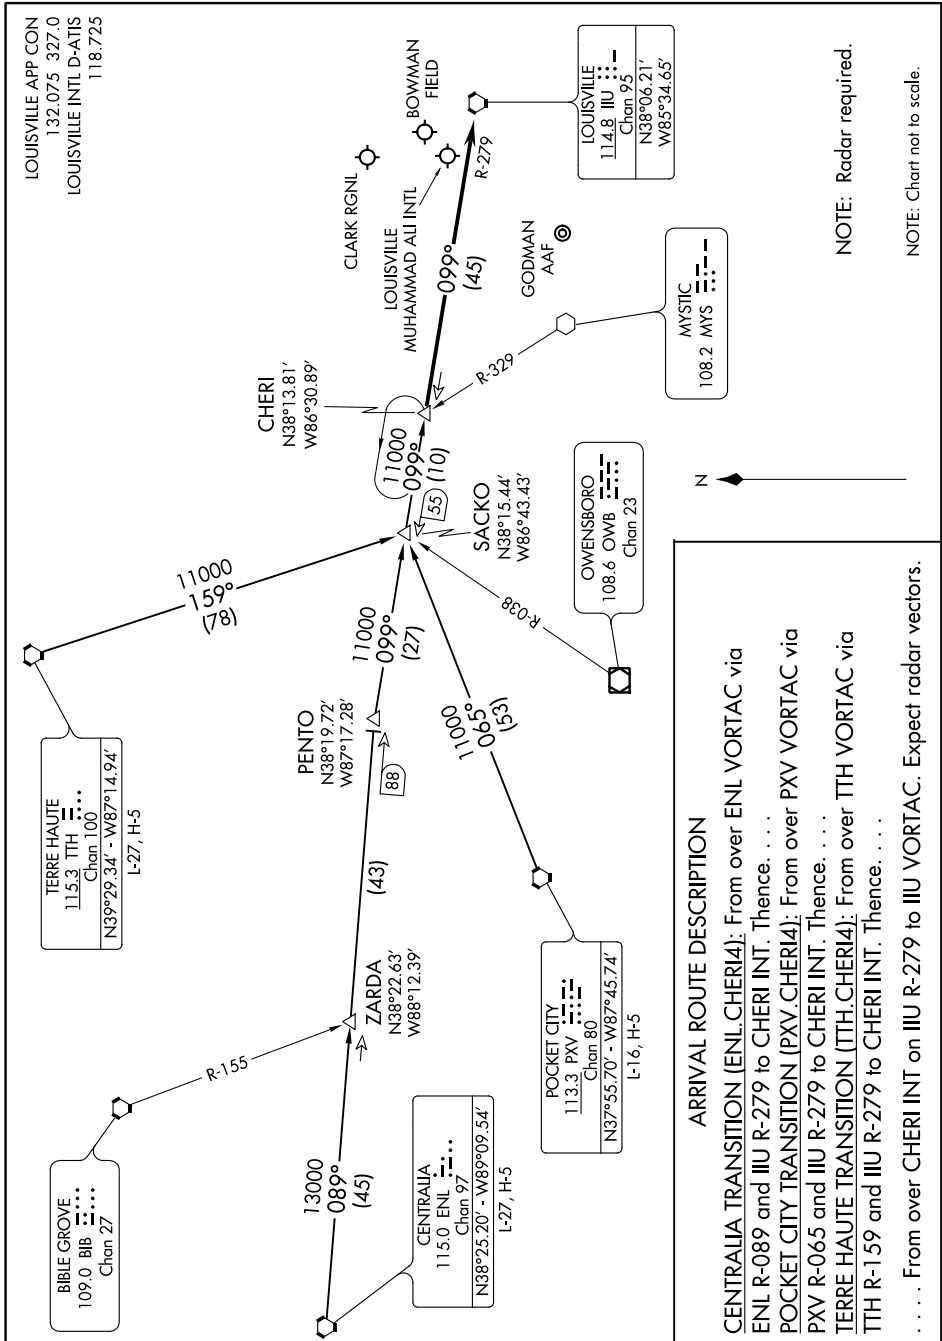

CHERI FOUR ARRIVAL

LOUISVILLE, KENTUCKY

SE-1, 21 MAY 2020 to 18 JUN 2020

NOTE: Radar required.

NOTE: Chart not to scale.

CHERI FOUR ARRIVAL

(CHERI.CHERI4) 15AUG19

LOUISVILLE, KENTUCKY

SE-1, 21 MAY 2020 to 18 JUN 2020