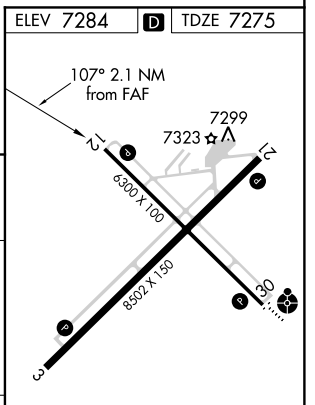

VOR/DME LAR 117.6 Chan 123	APP CRS 107°	Rwy Idg TDZE Apt Elev 6300 7275 7284
---	------------------------	--

VOR/DME RWY 12

LARAMIE RGNL (LAR)

-35°C	MISSED APPROACH: Climb to 7700 then climbing right turn to 9600 direct LAR VOR/DME and hold, continue climb-in-hold to 9600.
-------	--

ASOS 135.475	DENVER CENTER 125.9 284.7	UNICOM 123.05 (CTAF)
------------------------	-------------------------------------	--------------------------------

NW-1, 21 MAY 2020 to 18 JUN 2020

NW-1, 21 MAY 2020 to 18 JUN 2020

ELEV 7284		TDZE 7275
-----------	--	-----------

CATEGORY	A	B	C	D
S-12	7580-1 305 (300-1)			
CIRCLING	7660-1 376 (400-1)	7740-1 456 (500-1)	7740-1½ 456 (500-1½)	7840-2 556 (600-2)

REIL Rwy 3, 12 and 21
MIRL Rwy 3-21 and 12-30