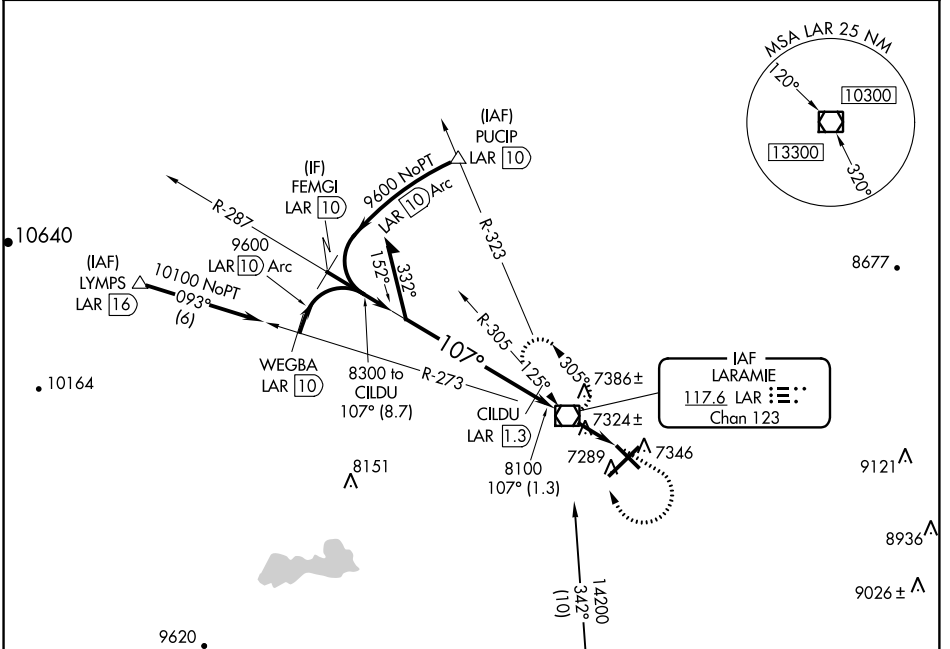

VOR/DME LAR 117.6 Chan 123	APP CRS 107°	Rwy Idg TDZE Apt Elev 6300 7275 7284
---	------------------------	--

VOR/DME RWY 12

LARAMIE RGNL (LAR)

-35°C	MISSED APPROACH: Climb to 7700 then climbing right turn to 9600 direct LAR VOR/DME and hold, continue climb-in-hold to 9600.
-------	--

ASOS 135.475	DENVER CENTER 125.9 284.7	UNICOM 123.05 (CTAF)
------------------------	-------------------------------------	--------------------------------

NW-1, 21 MAY 2020 to 18 JUN 2020

NW-1, 21 MAY 2020 to 18 JUN 2020

ELEV 7284		TDZE 7275
-----------	--	-----------

CATEGORY	A	B	C	D
S-12	7580-1 305 (300-1)			
CIRCLING	7660-1 376 (400-1)	7740-1 456 (500-1)	7740-1½ 456 (500-1½)	7840-2 556 (600-2)

REIL Rwy 3, 12 and 21
MIRL Rwy 3-21 and 12-30