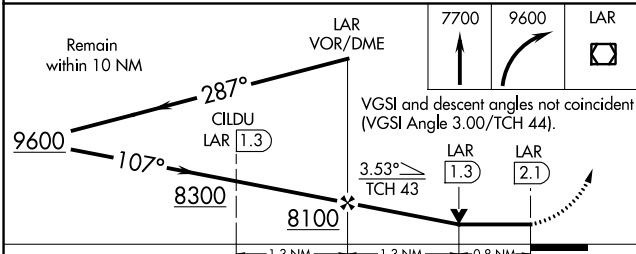

CATEGORY	A	B	C	D
S-12	7580-1 305 (300-1)			
CIRCLING	7660-1 376 (400-1)	7740-1 456 (500-1)	7740-1½ 456 (500-1½)	7840-2 556 (600-2)

REIL Rwy 3, 12 and 21
MIRL Rwy 3-21 and 12-30