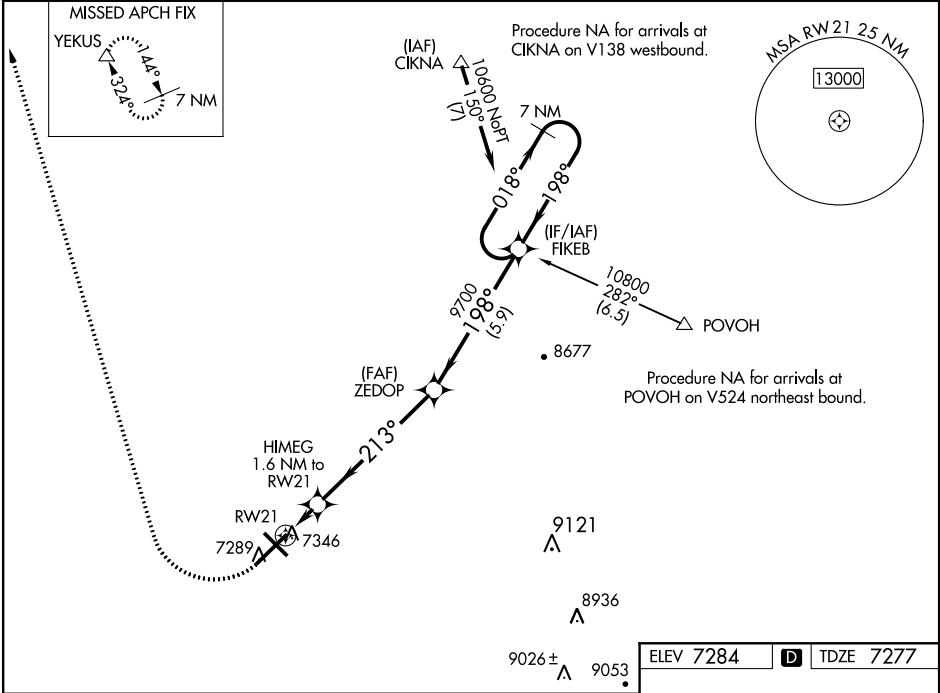

RNAV (GPS) RWY 21

LARAMIE RGNL (L.A.R.)

WAAS CH 72825 W21A	APP CRS 213°	Rwy Idg TDZE Apt Elev	8502 7277 7284
--	------------------------	-----------------------------	---

<p>-35°C</p>	<p>Circling to Rwy 30 NA at night. Baro-VNAV NA. DME/DME RNP-0.3 NA.</p>	<p>MISSED APPROACH: Climbing right turn to 9400 direct YEKUS and hold.</p>
--------------	--	--

ASOS 135.475	DENVER CENTER 125.9 284.7	UNICOM 123.05 (CTAF)
------------------------	-------------------------------------	--------------------------------

ELEV 7284		TDZE 7277
-----------	--	-----------

CATEGORY	A	B	C	D
LPV DA		7527-3/4	250 (300-3/4)	
LNAV/VNAV DA		7527-3/4	250 (300-3/4)	
LNAV MDA		7600-1	323 (400-1)	
CIRCLING	7660-1 376 (400-1)	7740-1 456 (500-1)	7740-1 1/2 456 (500-1 1/2)	7840-2 556 (500-2)

REIL Rwy 3, 12 and 21

MIRL Rwy 3-21 and 12-30

NW-1, 21 MAY 2020 to 18 JUN 2020

NW-1, 21 MAY 2020 to 18 JUN 2020