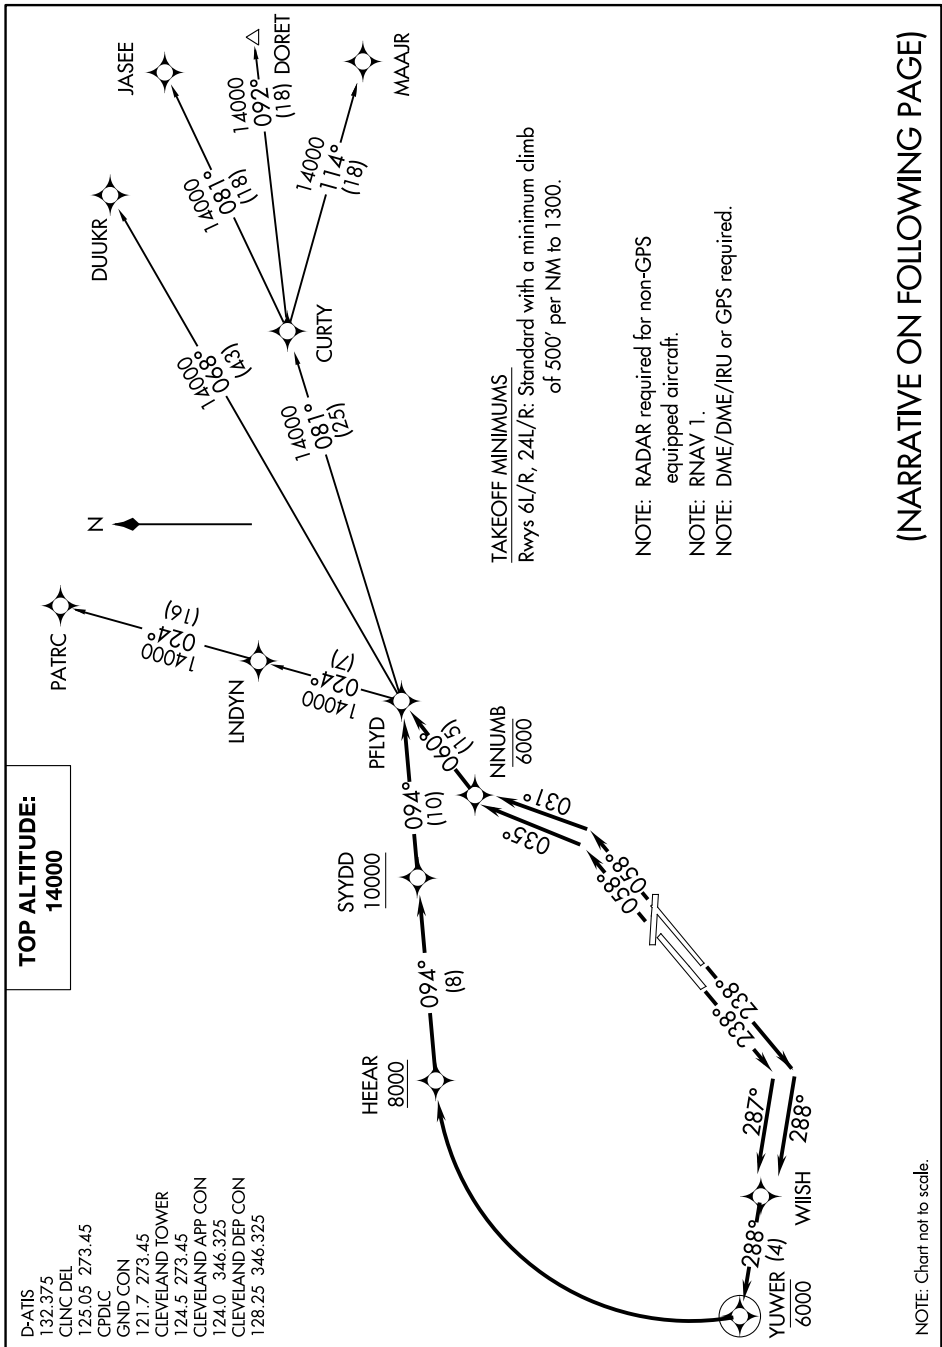

PFLYD ONE DEPARTURE (RNAV)

EC-2, 21 MAY 2020 to 18 JUN 2020

PFLYD ONE DEPARTURE (RNAV)
 (PFLYD1.PFLYD) 19JUL18

CLEVELAND, OHIO
 CLEVELAND-HOPKINS INTL (CLE)

(NARRATIVE ON FOLLOWING PAGE)

EC-2, 21 MAY 2020 to 18 JUN 2020