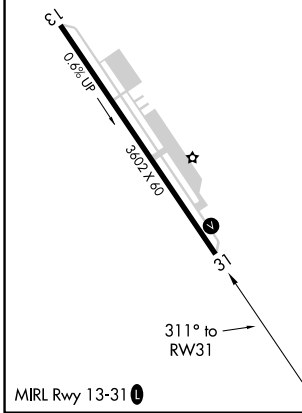

WAAS CH 81842 W31A	APP CRS 311°	Rwy Idg TDZE Apt Elev	3602 1328 1328
--	------------------------	-----------------------------	---

RNAV (GPS) RWY 31

CALAVERAS CO-MAURY RASMUSSEN FIELD (CPU)

RNP APCH. MISSED APPROACH: Climb to 4400 direct ZEGEX and hold, continue climb-in-hold to 4400.

CATEGORY	A	B	C	D
LP MDA	1600-1 272 (300-1)			NA
LNAV MDA	1860-1	532 (600-1)	1860-1½ 532 (600-1½)	NA
📻 CIRCLING	1860-1 532 (600-1)	2040-1 712 (800-1)	2360-3 1032 (1100-3)	NA

SW-2, 26 MAR 2020 to 23 APR 2020