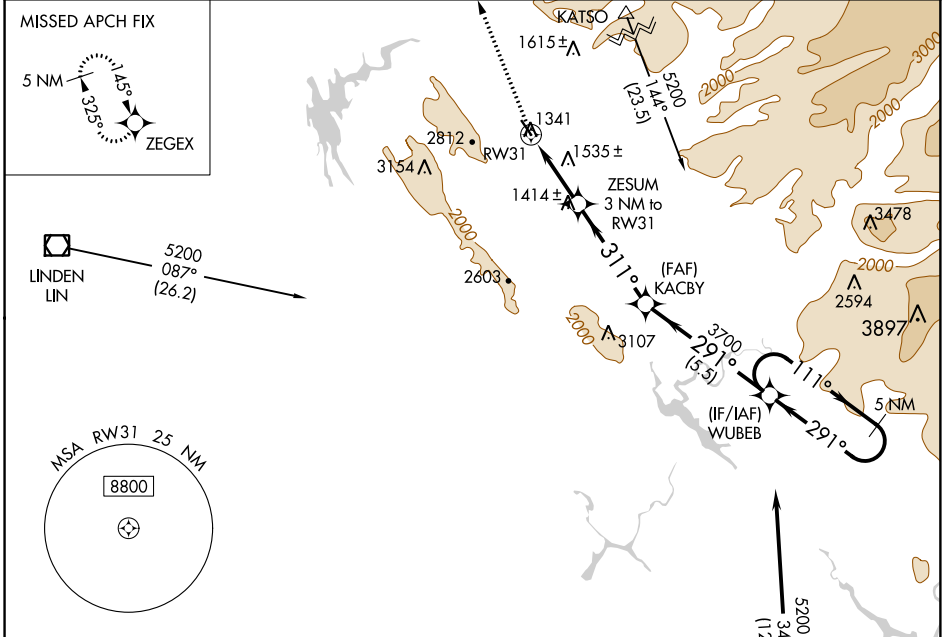

WAAS CH 81842 W31A	APP CRS 311°	Rwy Idg TDZE Apt Elev	3602 1328 1328
--	------------------------	-----------------------------	---

RNAV (GPS) RWY 31

CALAVERAS CO-MAURY RASMUSSEN FIELD (CPU)

RNP APCH. MISSED APPROACH: Climb to 4400 direct ZEGEX and hold, continue climb-in-hold to 4400.

▲ Circling NA southwest of Rwy 31-13.

AWOS-3P 118.525	NORCAL APP CON 125.1 363.2	UNICOM 123.0 (CTAF) 📻
---------------------------	--------------------------------------	--

ELEV 1328	TDZE 1328
-----------	-----------

CATEGORY	A	B	C	D
LP MDA	1600-1 272 (300-1)			NA
LNAV MDA	1860-1	532 (600-1)	1860-1½ 532 (600-1½)	NA
📻 CIRCLING	1860-1 532 (600-1)	2040-1 712 (800-1)	2360-3 1032 (1100-3)	NA

SW-2, 26 MAR 2020 to 23 APR 2020

SW-2, 26 MAR 2020 to 23 APR 2020