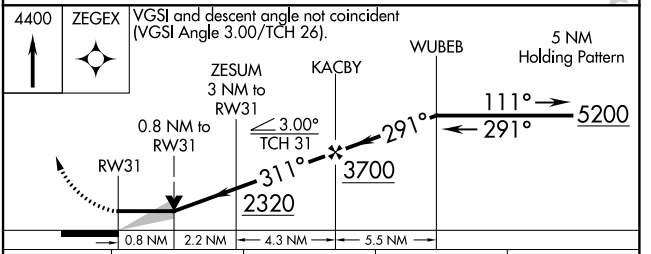

CATEGORY	A	B	C	D
LP MDA	1600-1 272 (300-1)			NA
LNAV MDA	1860-1	532 (600-1)	1860-1½ 532 (600-1½)	NA
📻 CIRCLING	1860-1 532 (600-1)	2040-1 712 (800-1)	2360-3 1032 (1100-3)	NA

SW-2, 26 MAR 2020 to 23 APR 2020

SW-2, 26 MAR 2020 to 23 APR 2020