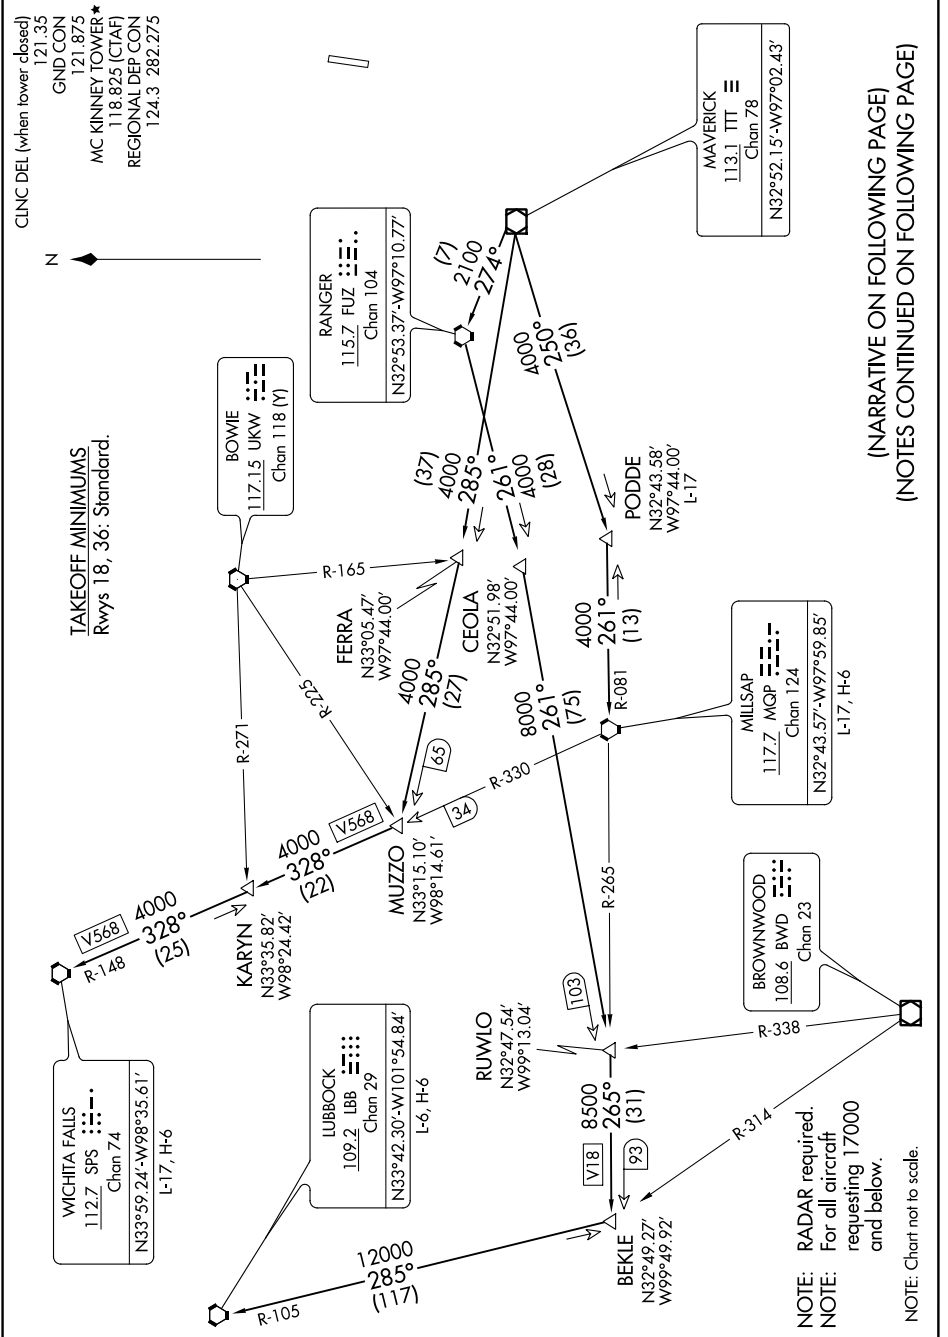

# KINGDOM SIX DEPARTURE

SC-2, 26 MAR 2020 to 23 APR 2020

(NARRATIVE ON FOLLOWING PAGE)  
(NOTES CONTINUED ON FOLLOWING PAGE)

# KINGDOM SIX DEPARTURE

SC-2, 26 MAR 2020 to 23 APR 2020