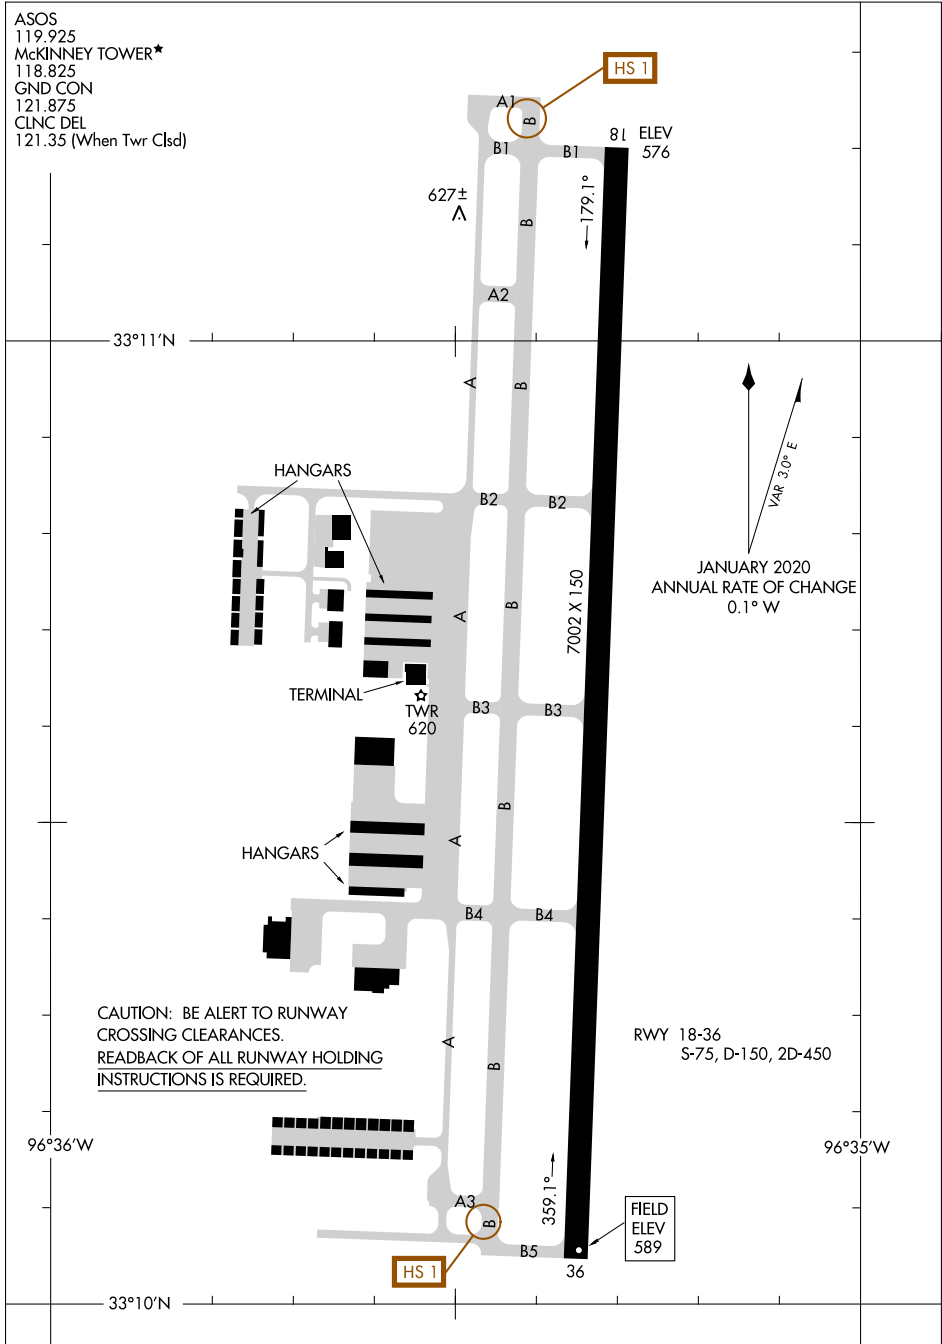

# AIRPORT DIAGRAM

AL-6644 (FAA)

MCKINNEY NATIONAL (TKI)  
DALLAS, TEXAS

ASOS  
119.925  
McKINNEY TOWER\*  
118.825  
GND CON  
121.875  
CLNC DEL  
121.35 (When Twr Clsd)

SC-2, 26 MAR 2020 to 23 APR 2020

SC-2, 26 MAR 2020 to 23 APR 2020

# AIRPORT DIAGRAM

DALLAS, TEXAS  
MCKINNEY NATIONAL (TKI)