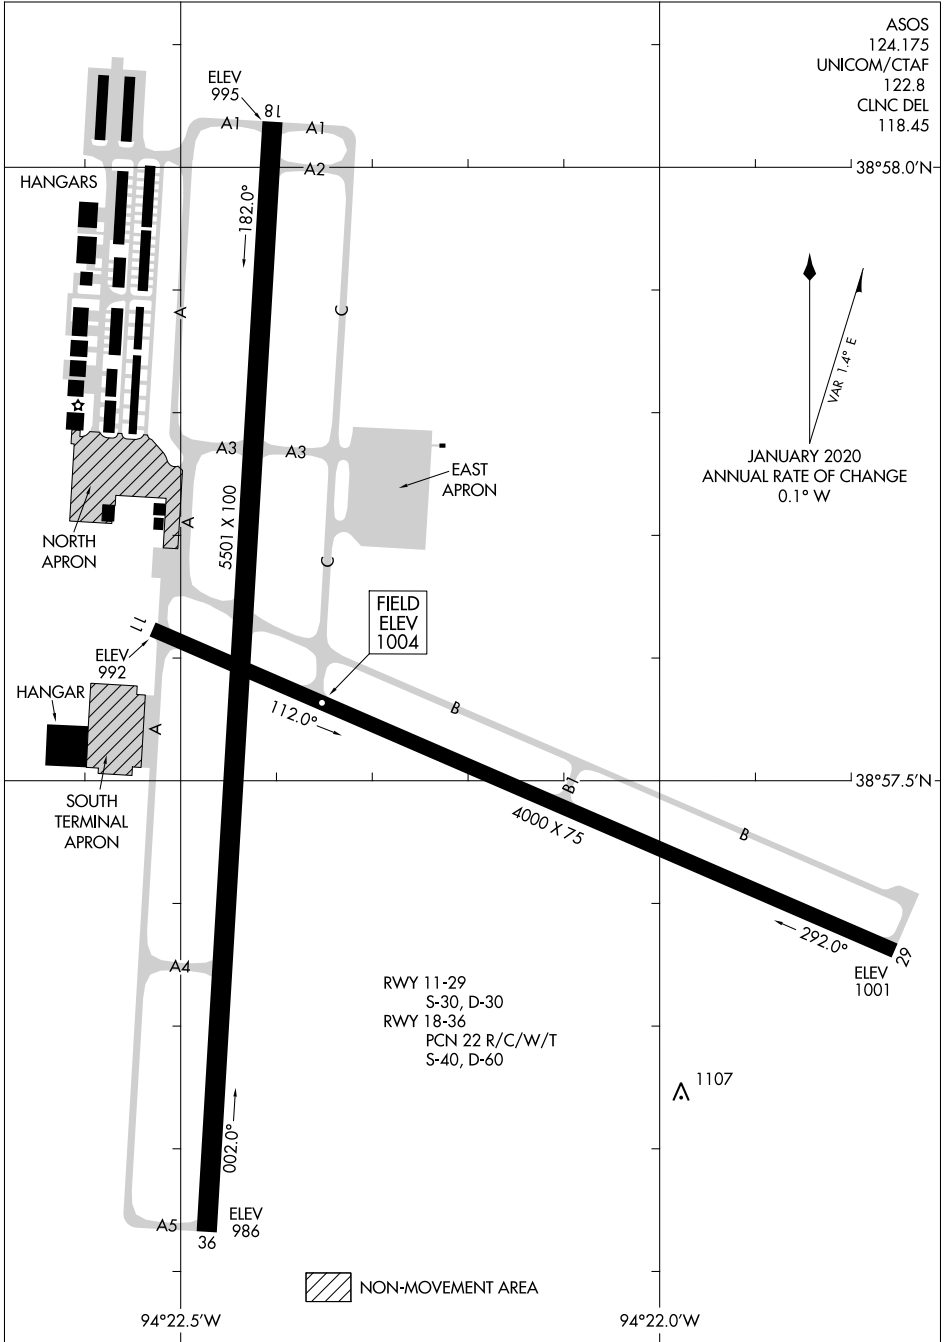

# AIRPORT DIAGRAM

AL-6104 (FAA)

## LEE'S SUMMIT MUNI (LXT)

LEE'S SUMMIT, MISSOURI

ASOS  
 124.175  
 UNICOM/CTAF  
 122.8  
 CLNC DEL  
 118.45

NC-3, 26 MAR 2020 to 23 APR 2020

NC-3, 26 MAR 2020 to 23 APR 2020

↑  
 VAR 1.4° E  
 JANUARY 2020  
 ANNUAL RATE OF CHANGE  
 0.1° W

RWY 11-29  
 S-30, D-30  
 RWY 18-36  
 PCN 22 R/C/W/T  
 S-40, D-60

NON-MOVEMENT AREA

# AIRPORT DIAGRAM