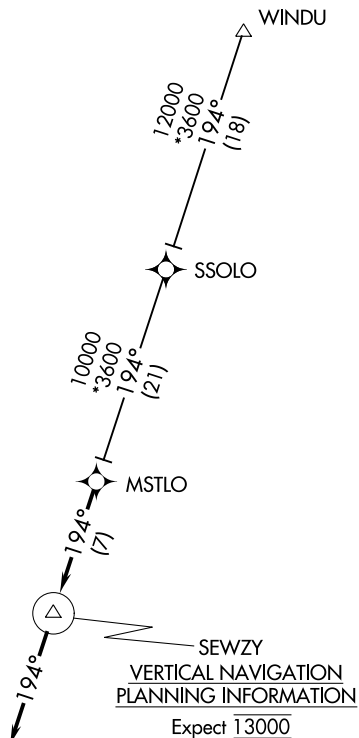

MSTLO THREE ARRIVAL (RNAV)

AUSTIN, TEXAS

AUSTIN APP CON
 127.225 317.65
 GEORGETOWN MUNI ATIS
 118.6
 SAN MARCOS RGNL ATIS
 120.825
 AUSTIN EXECUTIVE AWOS-3
 118.825

- NOTE: RADAR required.
- NOTE: RNAV 1.
- NOTE: DME/DME/IRU or GPS required.
- NOTE: Turbojet and turboprop aircraft only.

NOTE: Chart not to scale.

ARRIVAL ROUTE DESCRIPTION

SSOLO TRANSITION (SSOLO.MSTLO3)
WINDU TRANSITION (WINDU.MSTLO3)

LANDING ALL AIRPORTS: From MSTLO on track 194° to SEWZY, then on track 194°. Expect RADAR vectors to final approach course.