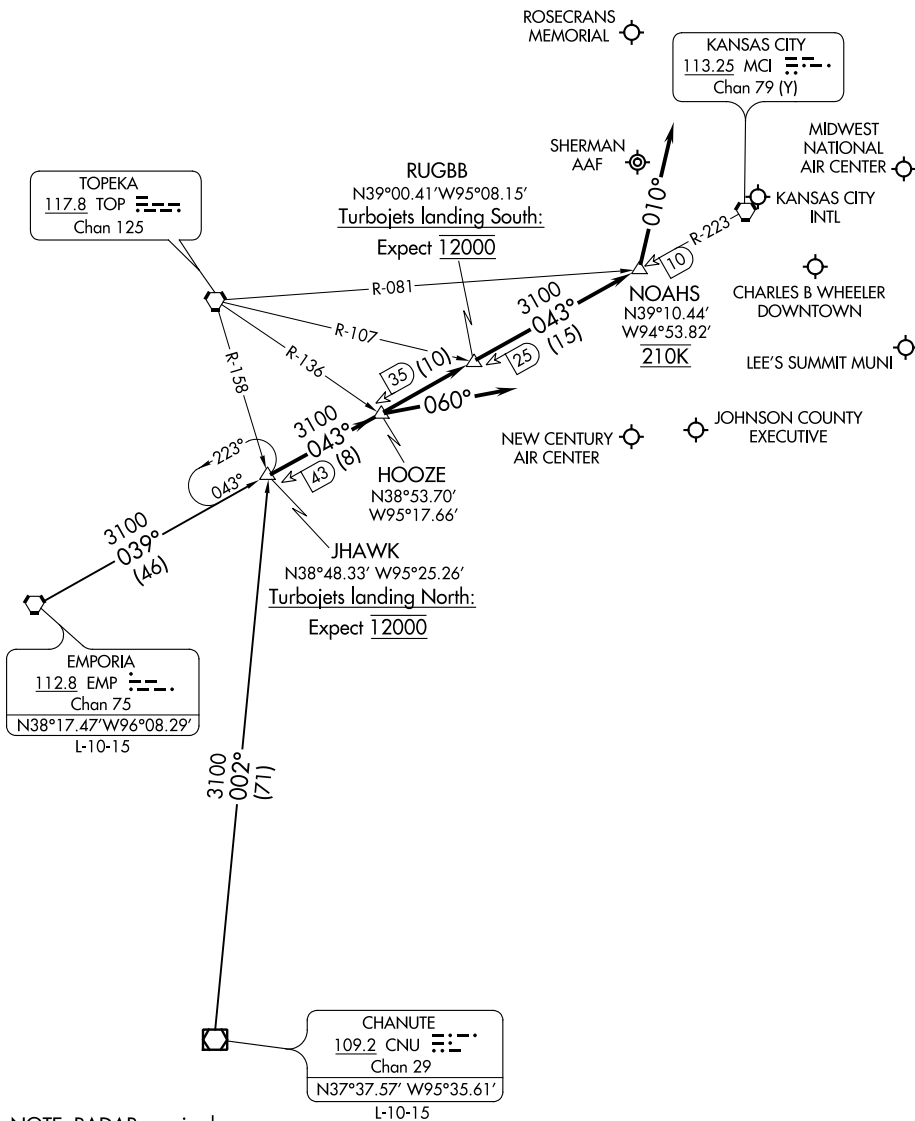

KANSAS CITY INTL D-ATIS
128.375
KANSAS CITY APP CON
120.95 318.1

NC-3, 26 MAR 2020 to 23 APR 2020

NC-3, 26 MAR 2020 to 23 APR 2020

NOTE: RADAR required.

NOTE: Chart not to scale.

(NARRATIVE ON FOLLOWING PAGE)