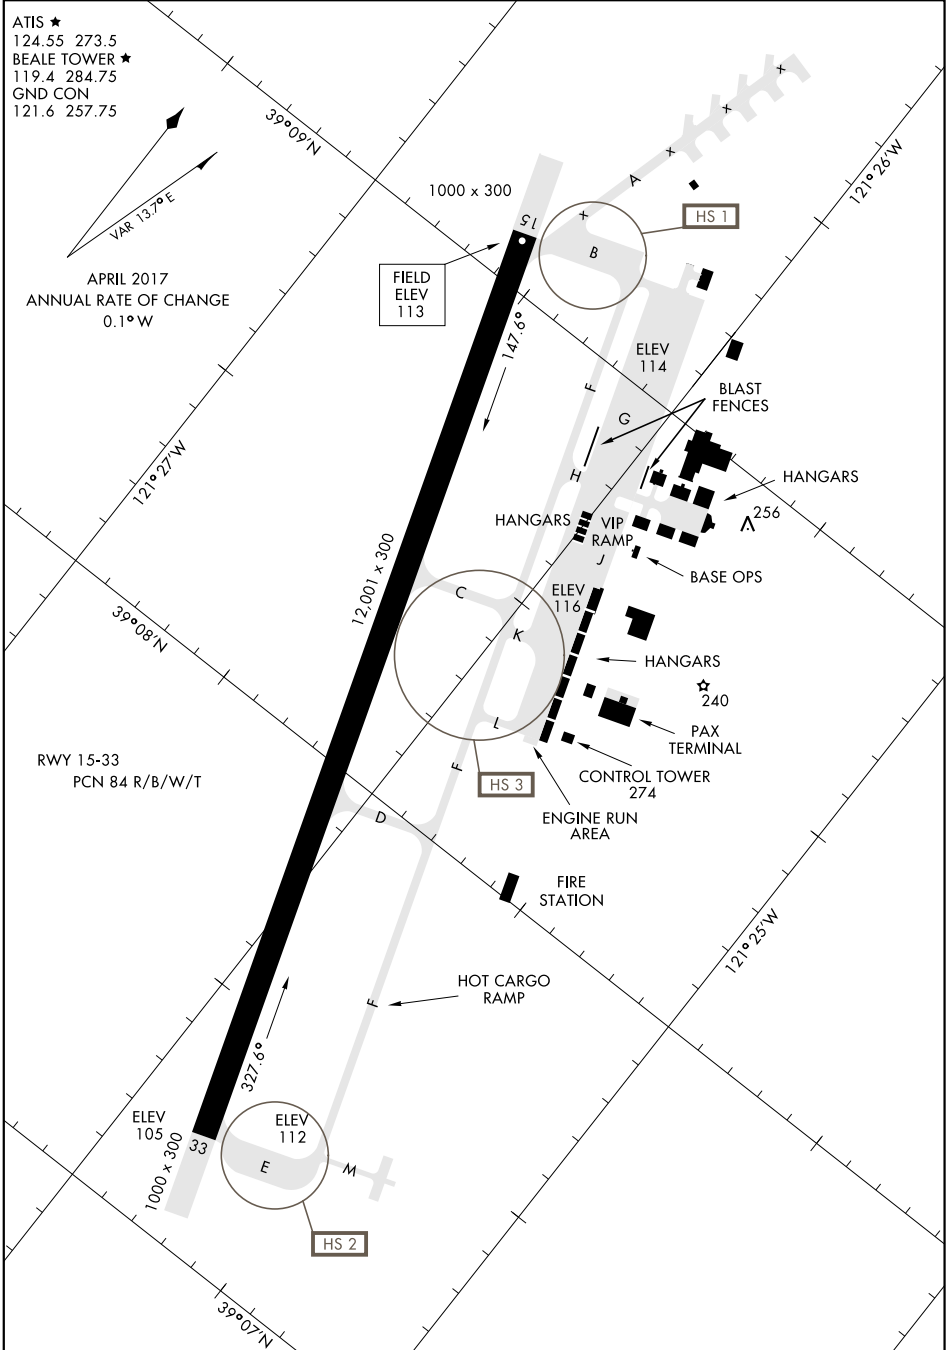

17117

AIRPORT DIAGRAM

AFD-771 [USAF]

BEALE AFB (KBAB)
MARYSVILLE, CALIFORNIA

ATIS ★
 124.55 273.5
 BEALE TOWER ★
 119.4 284.75
 GND CON
 121.6 257.75

RWY 15-33
 PCN 84 R/B/W/T

SW-2, 26 MAR 2020 to 23 APR 2020

SW-2, 26 MAR 2020 to 23 APR 2020

AIRPORT DIAGRAM

MARYSVILLE, CALIFORNIA
BEALE AFB (KBAB)