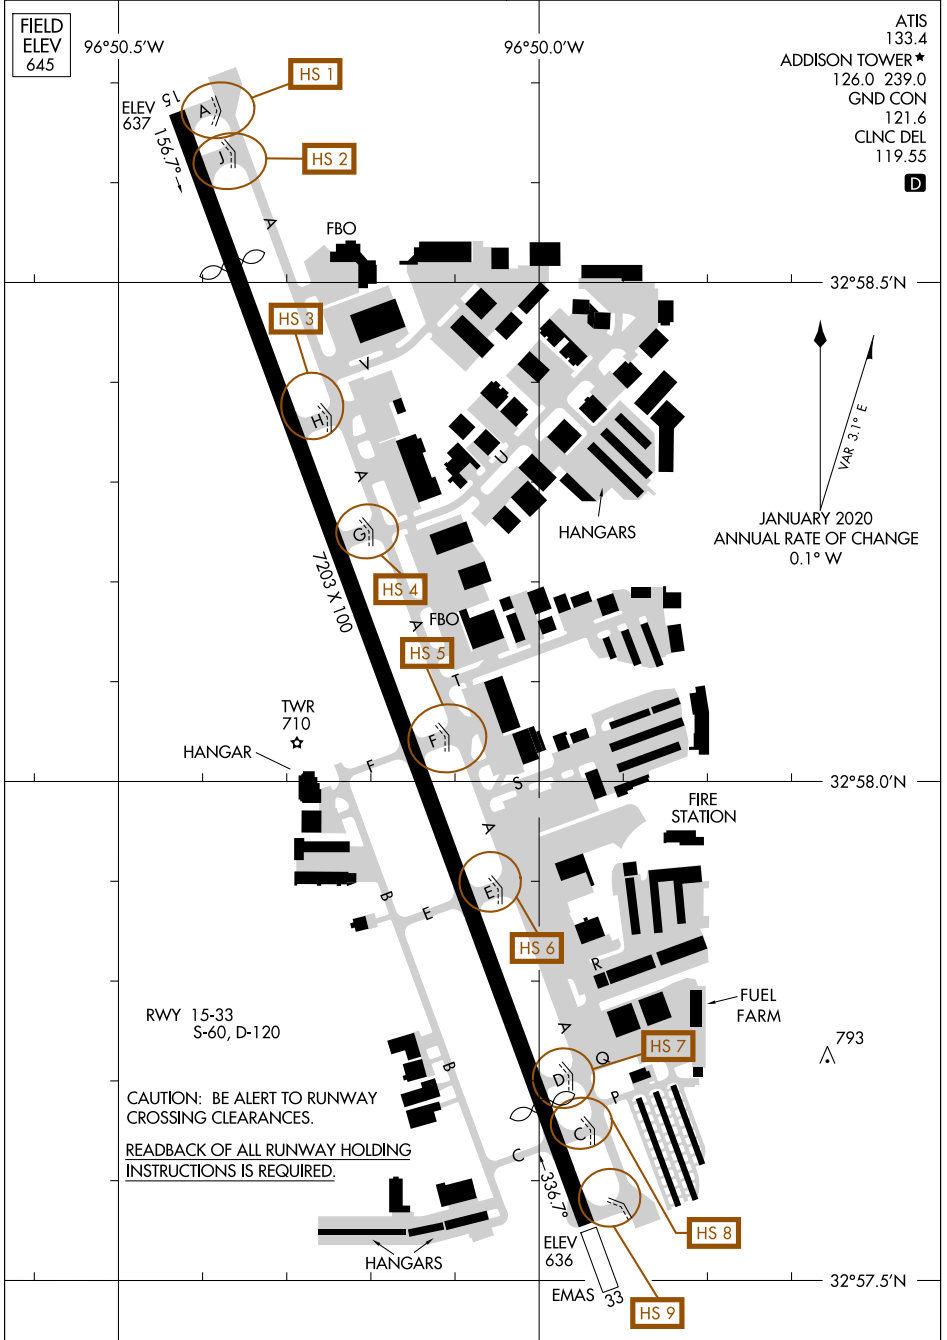

20086

AIRPORT DIAGRAM

AL-768 (FAA)

ADDISON (ADS)
DALLAS, TEXAS

SC-2: 26 MAR 2020 to 23 APR 2020

SC-2: 26 MAR 2020 to 23 APR 2020