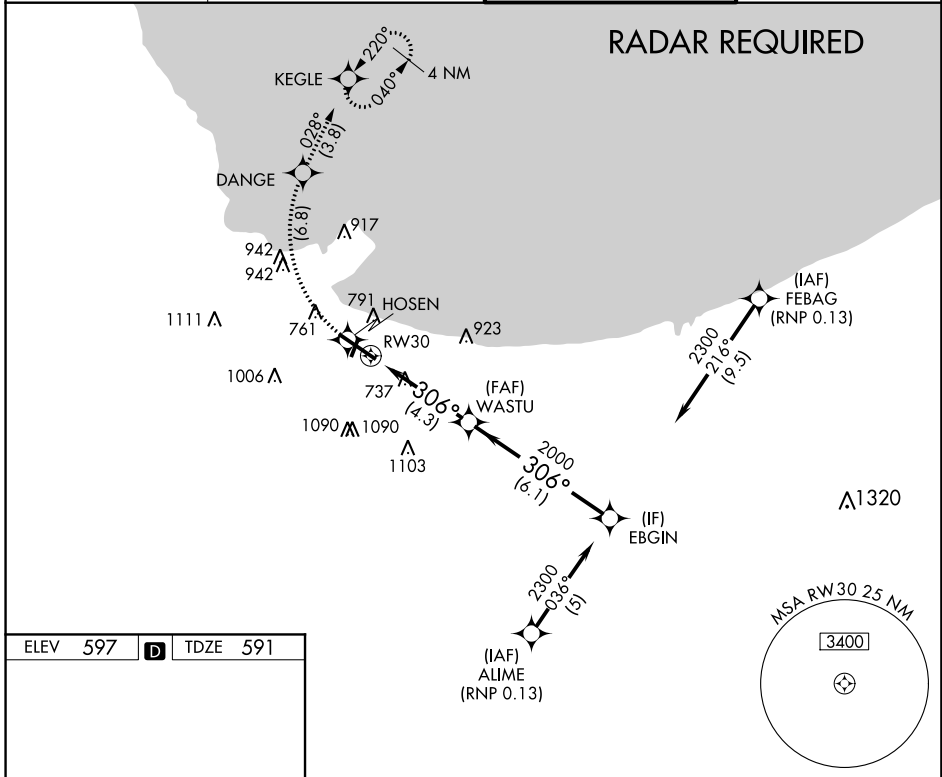

APP CRS 306°	Rwy ldg TDZE Apt Elev	7959 591 597
------------------------	-----------------------------	---

RNAV (RNP) Z RWY 30

GARY/CHICAGO INTL (GYY)

<p>▼ For uncompensated Baro-VNAV systems, procedure NA below -16°C (4°F) or above 54°C (130°F). Missed approach requires RNP less than 1.0. RF and GPS required.</p>	<p>MALSR</p>	<p>MISSED APPROACH: Climb to 2100 on track 306° to HOSEN, right turn to DANGE, then track 028° to KEGLE and hold.</p>

<p>ATIS 134.575</p>	<p>CHICAGO APP CON 133.1 285.6</p>	<p>GARY TOWER ★ 125.6 (CTAF) 0</p>	<p>GND CON 121.9</p>
--------------------------------	---	---	---------------------------------

<p>CATEGORY</p>	A	B	C	D
<p>RNP 0.13 DA</p>	942-5/8		351 (400-5/8)	

REIL Rwy 12, 2 and 20 **0**
 HIRL Rwy 12-30 **0**
 MIRL Rwy 2-20 **0**

EC-2, 26 MAR 2020 to 23 APR 2020

EC-2, 26 MAR 2020 to 23 APR 2020

AUTHORIZATION REQUIRED