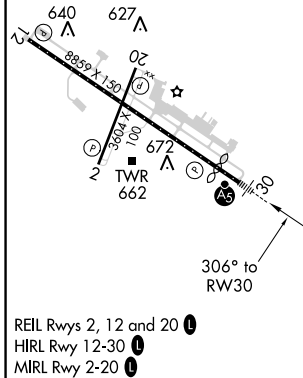

APP CRS 306°	Rwy ldg TDZE Apt Elev	7959 591 597
------------------------	-----------------------------	---

RNAV (RNP) Z RWY 30

GARY/CHICAGO INTL (GYY)

<p>▼ For uncompensated Baro-VNAV systems, procedure NA below -16°C (4°F) or above 54°C (130°F). Missed approach requires RNP less than 1.0. RF and GPS required.</p>	<p>MALSR</p>	<p>MISSED APPROACH: Climb to 2100 on track 306° to HOSEN, right turn to DANGE, then track 028° to KEGLE and hold.</p>

<p>ATIS 134.575</p>	<p>CHICAGO APP CON 133.1 285.6</p>	<p>GARY TOWER ★ 125.6 (CTAF) 0</p>	<p>GND CON 121.9</p>
--------------------------------	---	---	---------------------------------

<p>CATEGORY</p>	A	B	C	D
<p>RNP 0.13 DA</p>	942-5/8		351 (400-5/8)	

REIL Rwy 12, 2 and 20 **0**
 HIRL Rwy 12-30 **0**
 MIRL Rwy 2-20 **0**

EC-2, 26 MAR 2020 to 23 APR 2020

EC-2, 26 MAR 2020 to 23 APR 2020

AUTHORIZATION REQUIRED