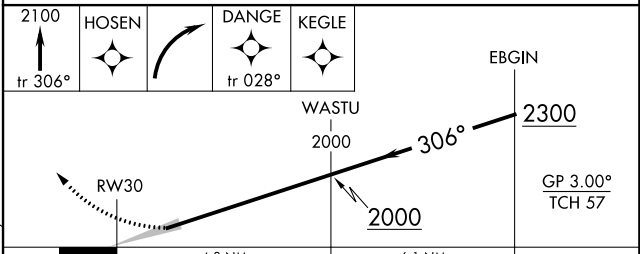

APP CRS 306°	Rwy ldg TDZE Apt Elev	7959 591 597
------------------------	-----------------------------	---

RNAV (RNP) Z RWY 30

GARY/CHICAGO INTL (GYY)

<p>▼ For uncompensated Baro-VNAV systems, procedure NA below -16°C (4°F) or above 54°C (130°F). Missed approach requires RNP less than 1.0. RF and GPS required.</p>	<p>MALSR</p>	<p>MISSED APPROACH: Climb to 2100 on track 306° to HOSEN, right turn to DANGE, then track 028° to KEGLE and hold.</p>

<p>ATIS 134.575</p>	<p>CHICAGO APP CON 133.1 285.6</p>	<p>GARY TOWER ★ 125.6 (CTAF) 0</p>	<p>GND CON 121.9</p>
--------------------------------	---	---	---------------------------------

<p>CATEGORY</p>	A	B	C	D
<p>RNP 0.13 DA</p>	942-5/8		351 (400-5/8)	