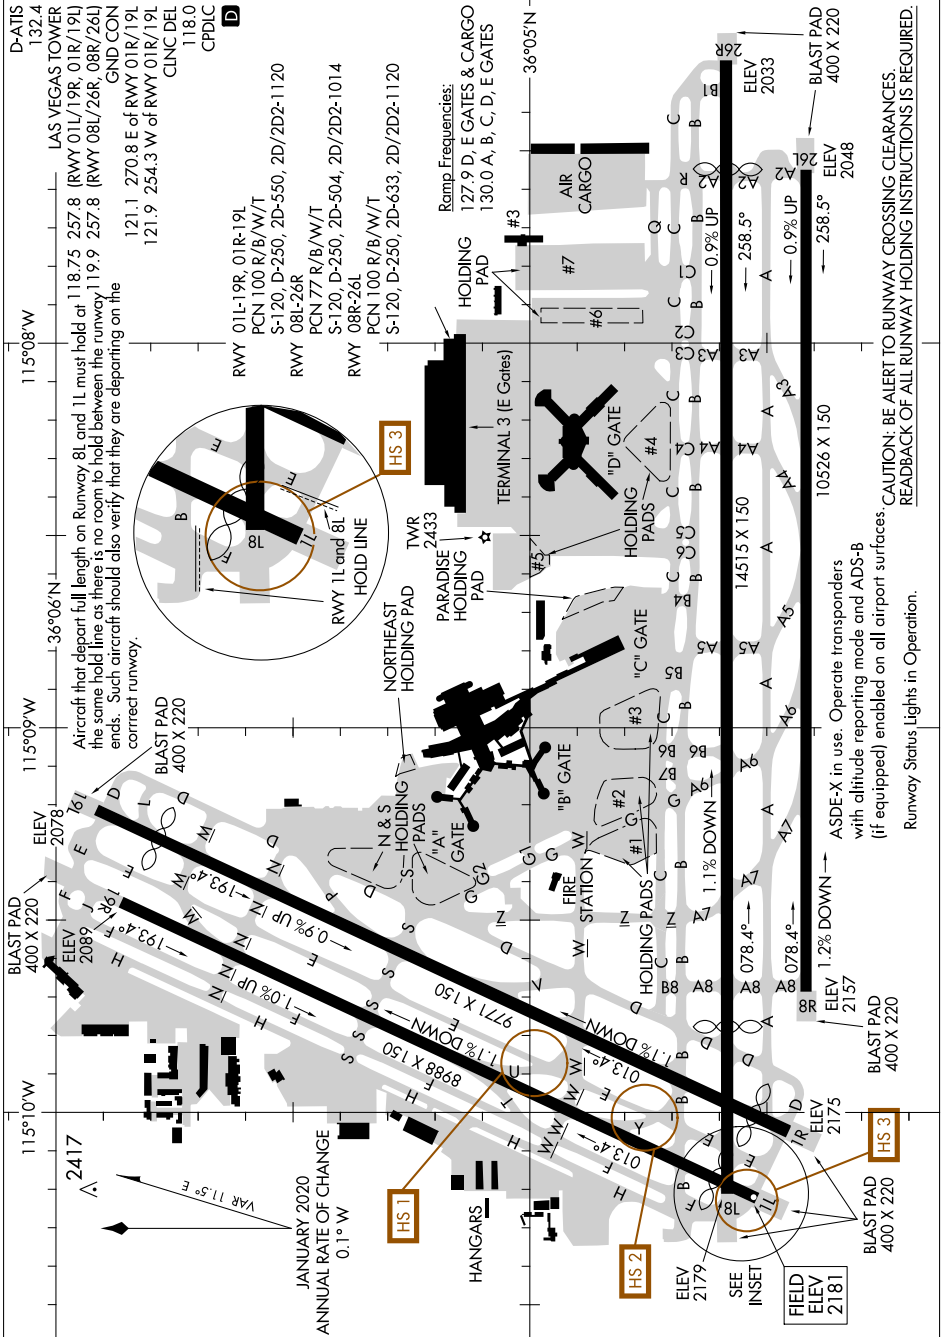

AIRPORT DIAGRAM

AL-662 (FAA)

MC CARRAN INTL (LAS)
LAS VEGAS, NEVADA

SW-4, 26 MAR 2020 to 23 APR 2020

AIRPORT DIAGRAM

LAS VEGAS, NEVADA
MC CARRAN INTL (LAS)

SW-4, 26 MAR 2020 to 23 APR 2020