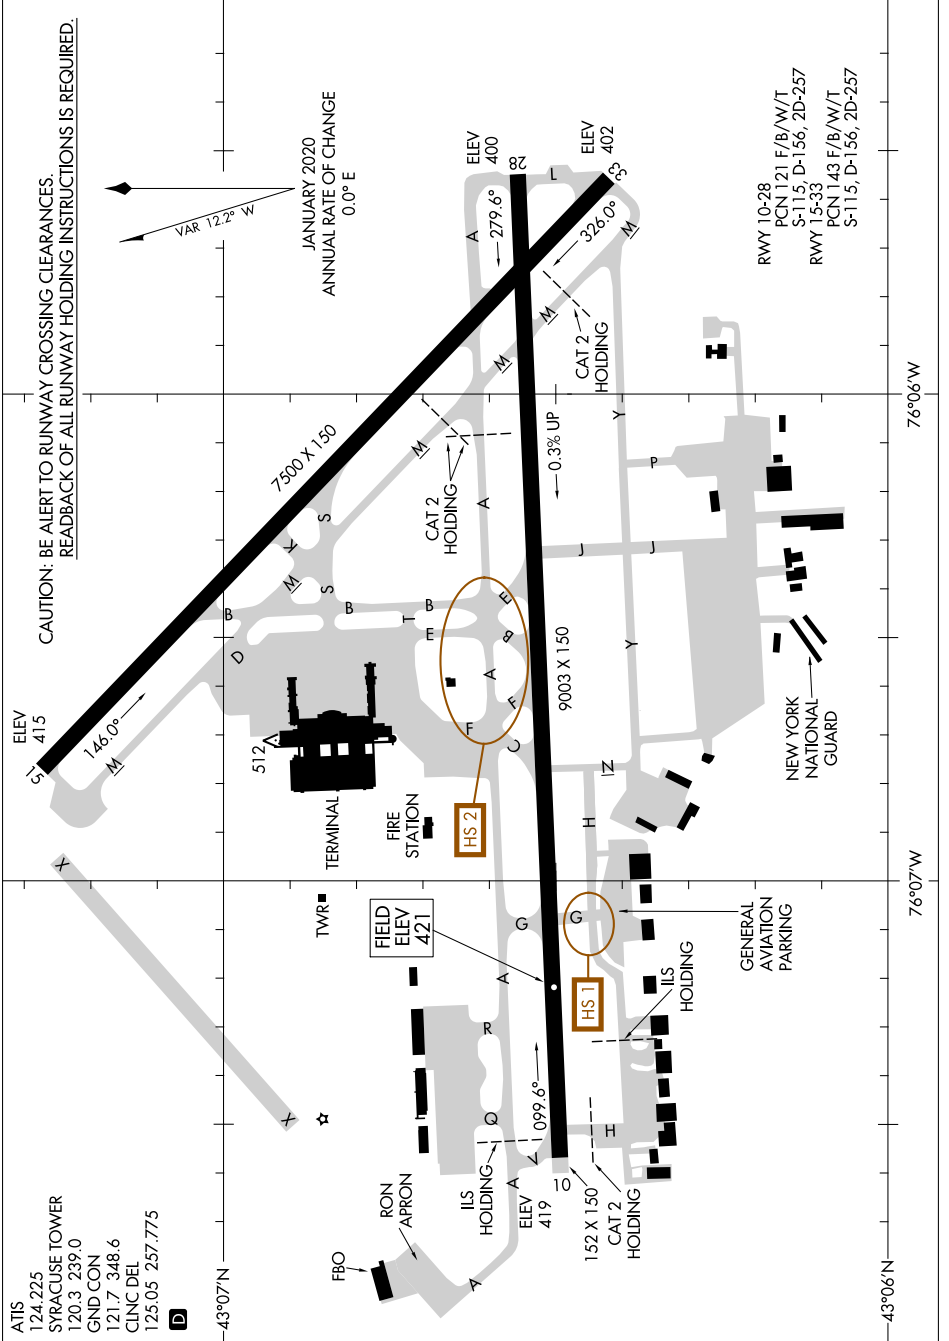

AIRPORT DIAGRAM

AL-411 (FAA)

SYRACUSE HANCOCK INTL (SYR)
SYRACUSE, NEW YORK

NE-2, 26 MAR 2020 to 23 APR 2020

76°06'W

76°07'W

43°06'N

NE-2, 26 MAR 2020 to 23 APR 2020

AIRPORT DIAGRAM

SYRACUSE, NEW YORK
SYRACUSE HANCOCK INTL (SYR)