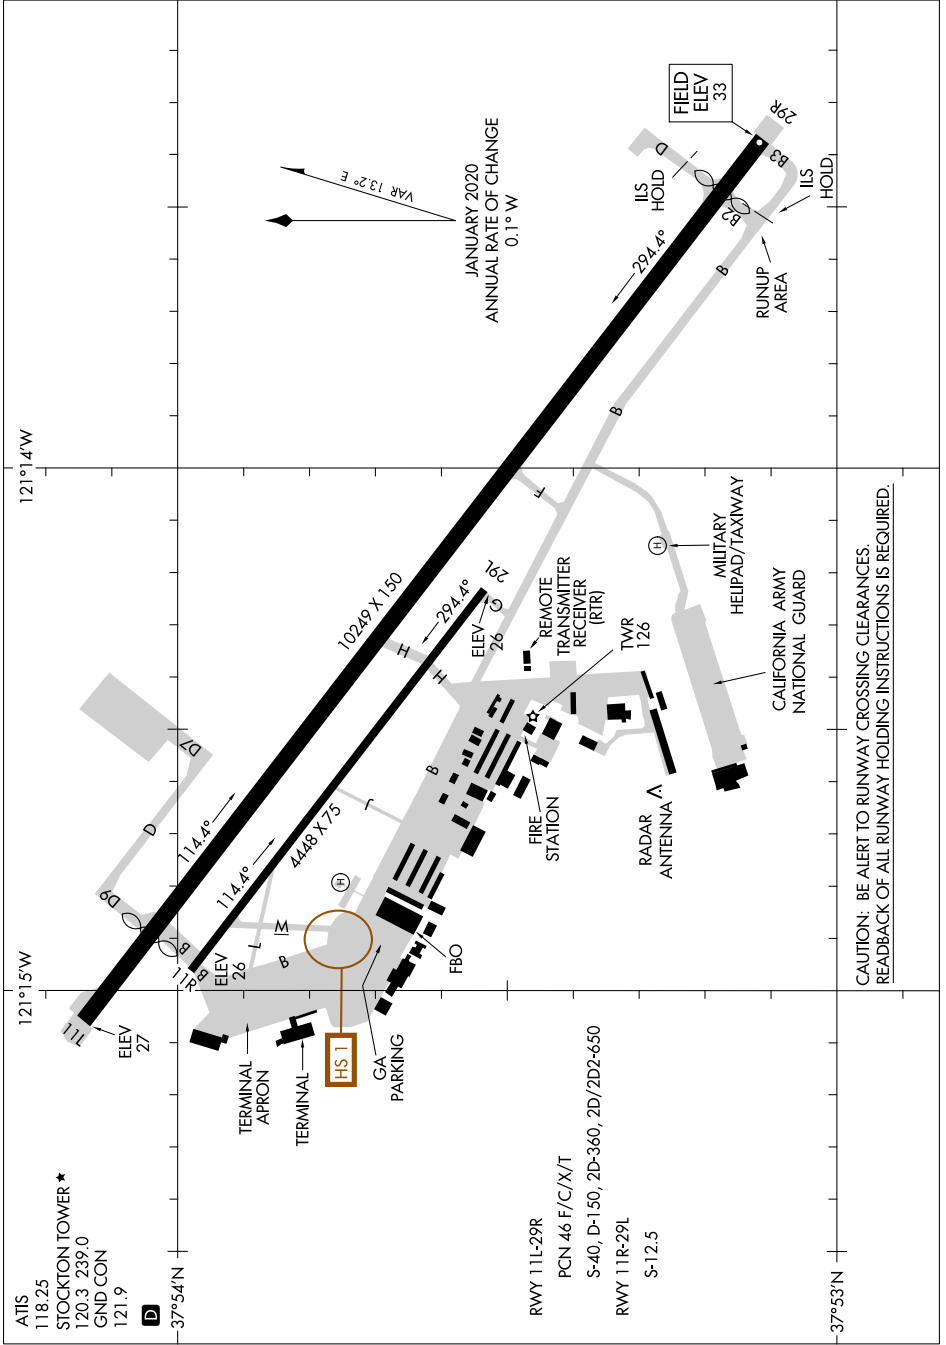

AIRPORT DIAGRAM

AL-407 (FAA)

STOCKTON METROPOLITAN (SCK)
STOCKTON, CALIFORNIA

SW-2, 26 MAR 2020 to 23 APR 2020

CAUTION: BE ALERT TO RUNWAY CROSSING CLEARANCES.
READBACK OF ALL RUNWAY HOLDING INSTRUCTIONS IS REQUIRED.

SW-2, 26 MAR 2020 to 23 APR 2020

AIRPORT DIAGRAM

STOCKTON, CALIFORNIA
STOCKTON METROPOLITAN (SCK)