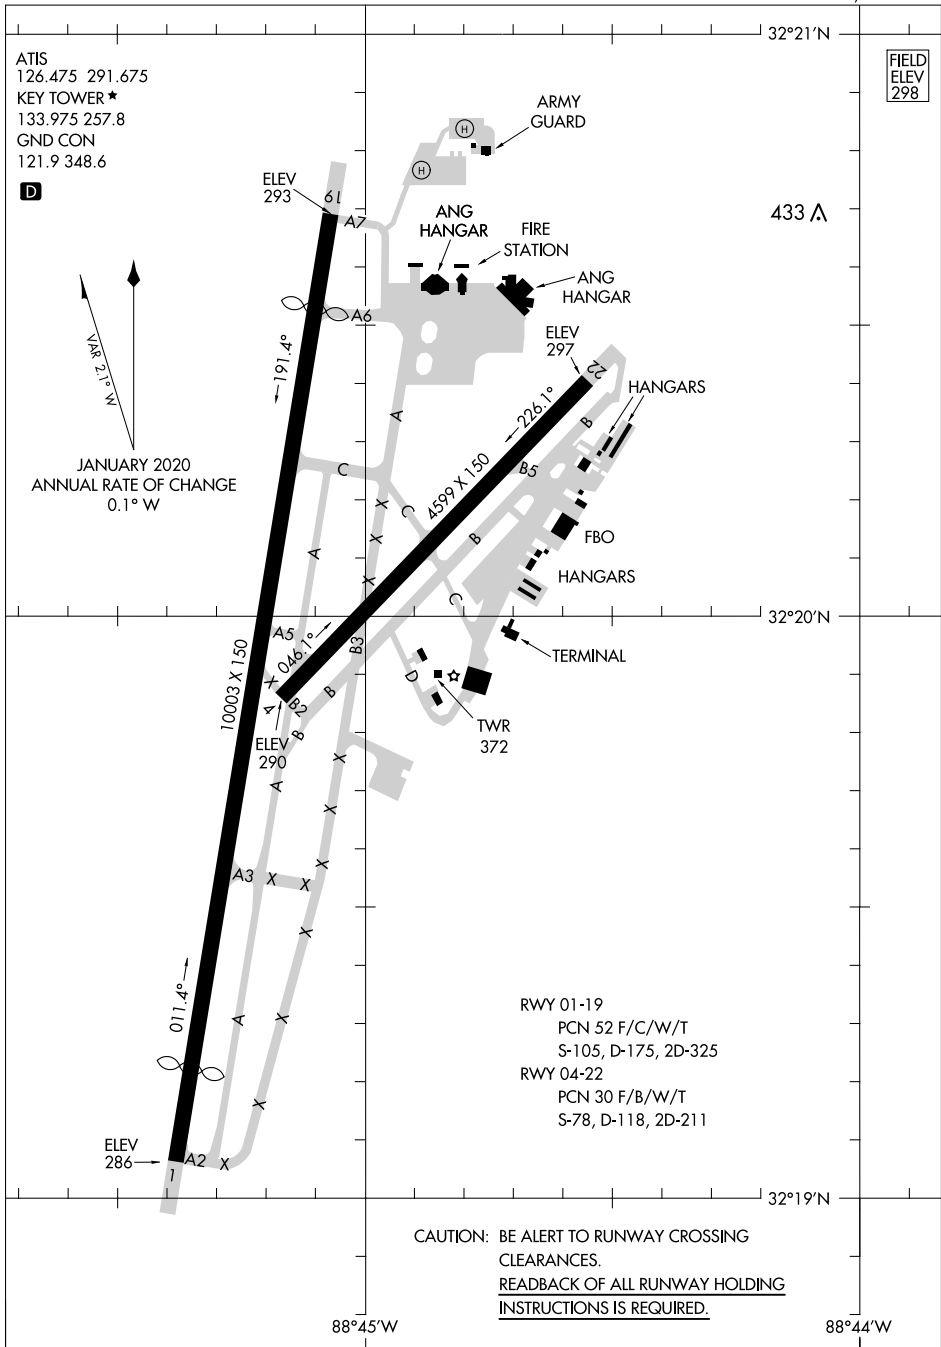

AIRPORT DIAGRAM

AL-254 (FAA)

KEY FIELD (MEI)
MERIDIAN, MISSISSIPPI

ATIS
126.475 291.675
KEY TOWER ★
133.975 257.8
GND CON
121.9 348.6

D

JANUARY 2020
ANNUAL RATE OF CHANGE
0.1° W

SC-4, 26 MAR 2020 to 23 APR 2020

SC-4, 26 MAR 2020 to 23 APR 2020

RWY 01-19
PCN 52 F/C/W/T
S-105, D-175, 2D-325

RWY 04-22
PCN 30 F/B/W/T
S-78, D-118, 2D-211

CAUTION: BE ALERT TO RUNWAY CROSSING
CLEARANCES.
READBACK OF ALL RUNWAY HOLDING
INSTRUCTIONS IS REQUIRED.

AIRPORT DIAGRAM

MERIDIAN, MISSISSIPPI
KEY FIELD (MEI)