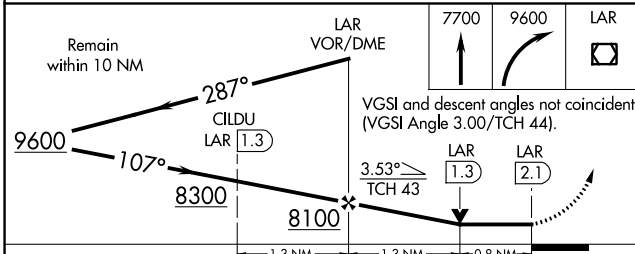

CATEGORY	A	B	C	D
S-12	7580-1 305 (300-1)			
CIRCLING	7660-1 376 (400-1)	7740-1 456 (500-1)	7740-1½ 456 (500-1½)	7840-2 556 (600-2)

REIL Rwy 3, 12 and 21
MIRL Rwy 3-21 and 12-30