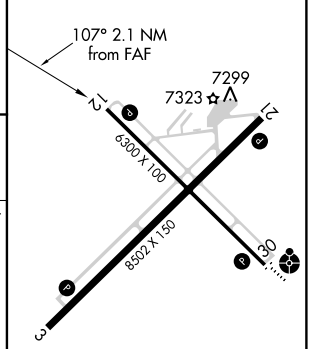

VOR/DME LAR 117.6 Chan 123	APP CRS 107°	Rwy Idg TDZE Apt Elev 6300 7275 7284
---	------------------------	--

VOR/DME RWY 12

LARAMIE RGNL (LAR)

-35°C	MISSED APPROACH: Climb to 7700 then climbing right turn to 9600 direct LAR VOR/DME and hold, continue climb-in-hold to 9600.
-------	--

ASOS 135.475	DENVER CENTER 125.9 284.7	UNICOM 123.05 (CTAF)
------------------------	-------------------------------------	--------------------------------

NW-1, 26 MAR 2020 to 23 APR 2020

NW-1, 26 MAR 2020 to 23 APR 2020

ELEV 7284		TDZE 7275
-----------	--	-----------

CATEGORY	A	B	C	D
S-12	7580-1 305 (300-1)			
CIRCLING	7660-1 376 (400-1)	7740-1 456 (500-1)	7740-1½ 456 (500-1½)	7840-2 556 (600-2)

REIL Rwy 3, 12 and 21
MIRL Rwy 3-21 and 12-30