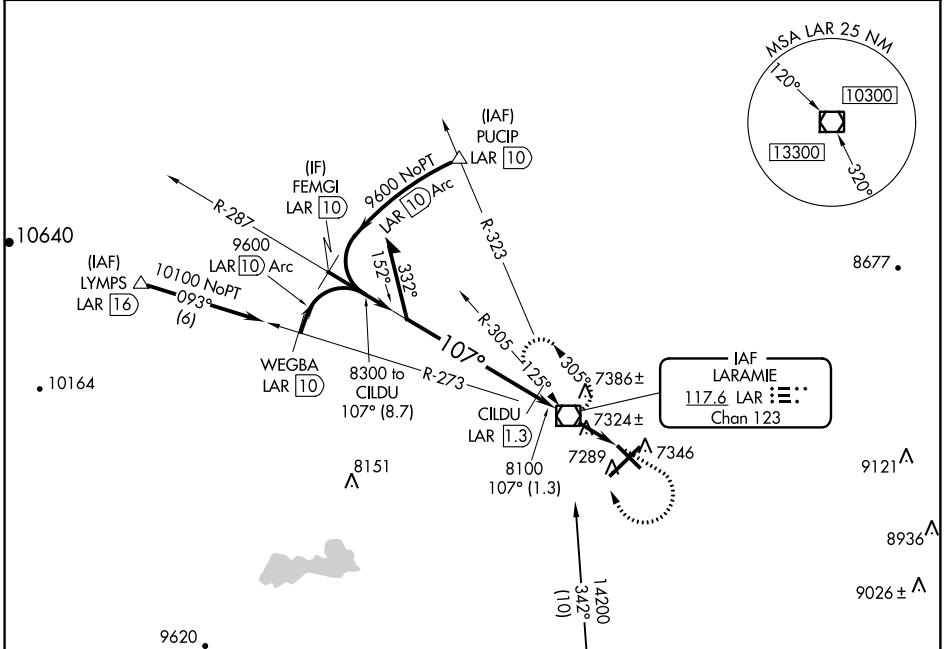

VOR/DME LAR 117.6 Chan 123	APP CRS 107°	Rwy Idg TDZE Apt Elev 6300 7275 7284
---	------------------------	--

VOR/DME RWY 12

LARAMIE RGNL (LAR)

-35°C	MISSED APPROACH: Climb to 7700 then climbing right turn to 9600 direct LAR VOR/DME and hold, continue climb-in-hold to 9600.
-------	--

ASOS 135.475	DENVER CENTER 125.9 284.7	UNICOM 123.05 (CTAF)
------------------------	-------------------------------------	--------------------------------

NW-1, 26 MAR 2020 to 23 APR 2020

NW-1, 26 MAR 2020 to 23 APR 2020

ELEV 7284		TDZE 7275
-----------	--	-----------

CATEGORY	A	B	C	D
S-12	7580-1 305 (300-1)			
CIRCLING	7660-1 376 (400-1)	7740-1 456 (500-1)	7740-1½ 456 (500-1½)	7840-2 556 (600-2)

REIL Rwy 3, 12 and 21
MIRL Rwy 3-21 and 12-30