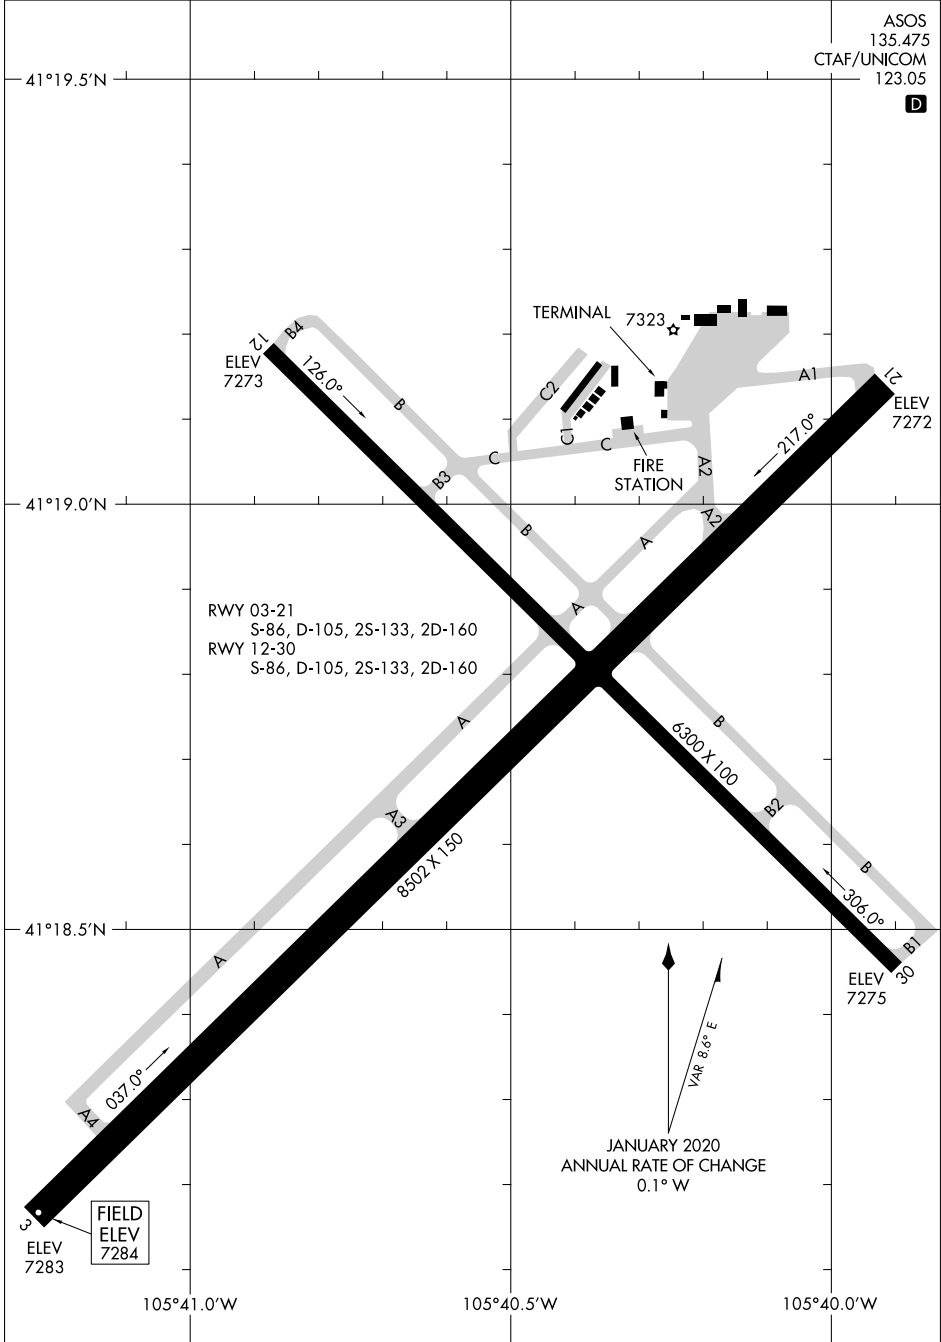

20086

# AIRPORT DIAGRAM

AL-225 (FAA)

LARAMIE RGNL (LAR)  
LARAMIE, WYOMING

ASOS  
135.475  
CTAF/UNICOM  
123.05

NW-1, 26 MAR 2020 to 23 APR 2020

NW-1, 26 MAR 2020 to 23 APR 2020