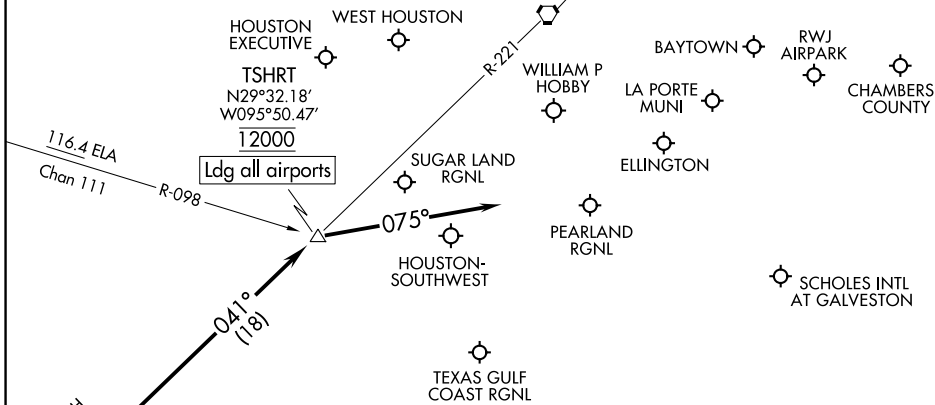

TSHRT ONE ARRIVAL

Arrival Routes

HOUSTON, TEXAS

HOUSTON APP CON
 119.175
 WILLIAM P HOBBY D-ATIS
 124.6
 ELLINGTON ATIS
 135.575 269.9
 SUGAR LAND RGNL ATIS ★
 118.125
 HOUSTON EXECUTIVE ATIS
 119.525

HUMBLE
 116.6 IAH ☘☘☘☘
 Chan 113

NOTE: Chart not to scale.

ARRIVAL ROUTE DESCRIPTION

... from over BELLR on IAH R-221 to cross TSHRT at 12000. From TSHRT fly heading 075° for vectors to final approach course.

TSHRT ONE ARRIVAL

Arrival Routes

HOUSTON, TEXAS