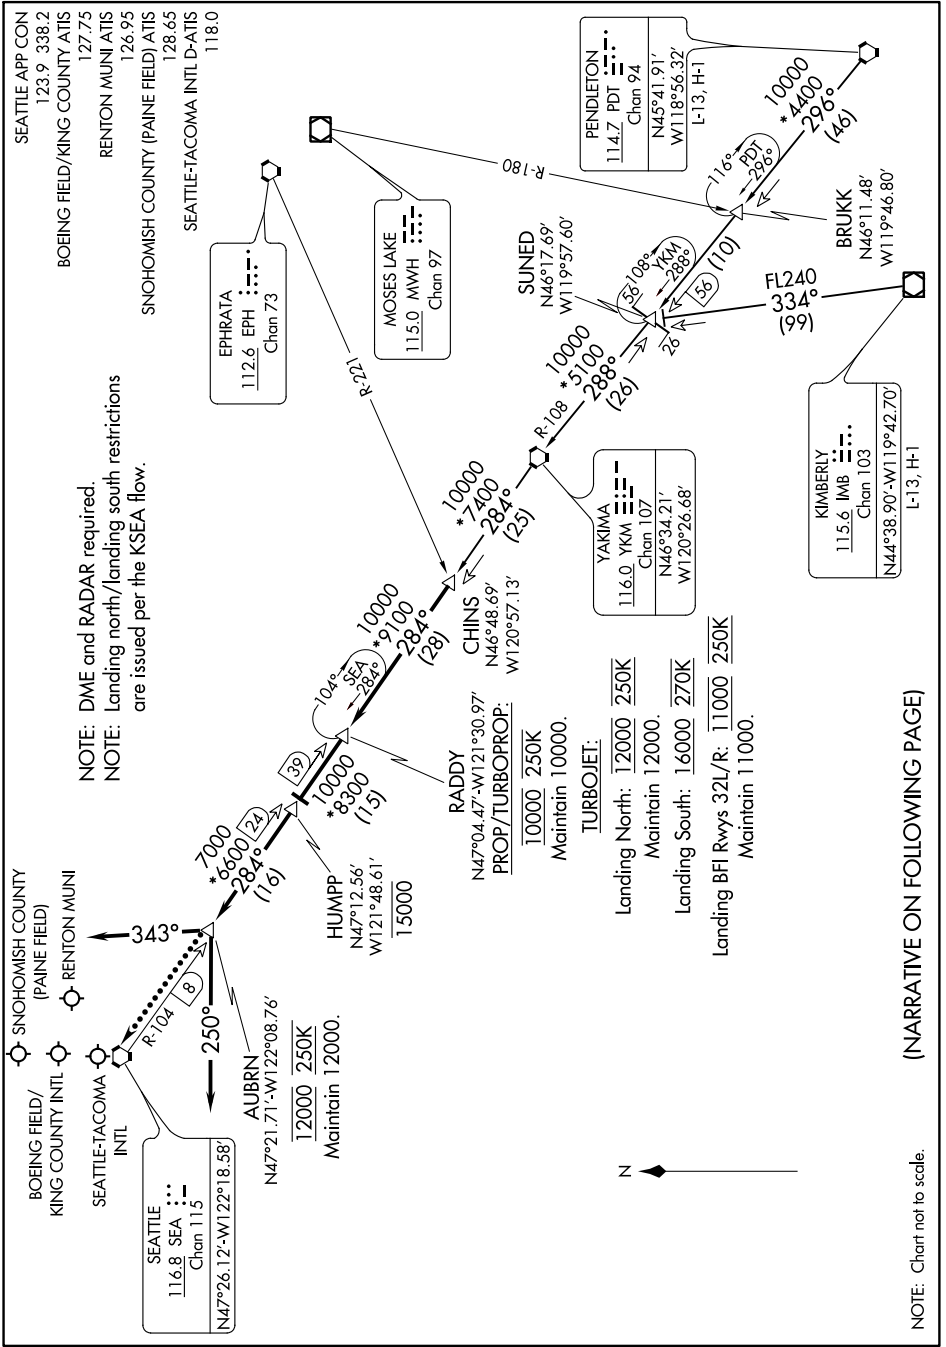

CHINS FOUR ARRIVAL

NW-1, 27 FEB 2020 to 26 MAR 2020

(NARRATIVE ON FOLLOWING PAGE)

NOTE: Chart not to scale.

NW-1, 27 FEB 2020 to 26 MAR 2020

CHINS FOUR ARRIVAL