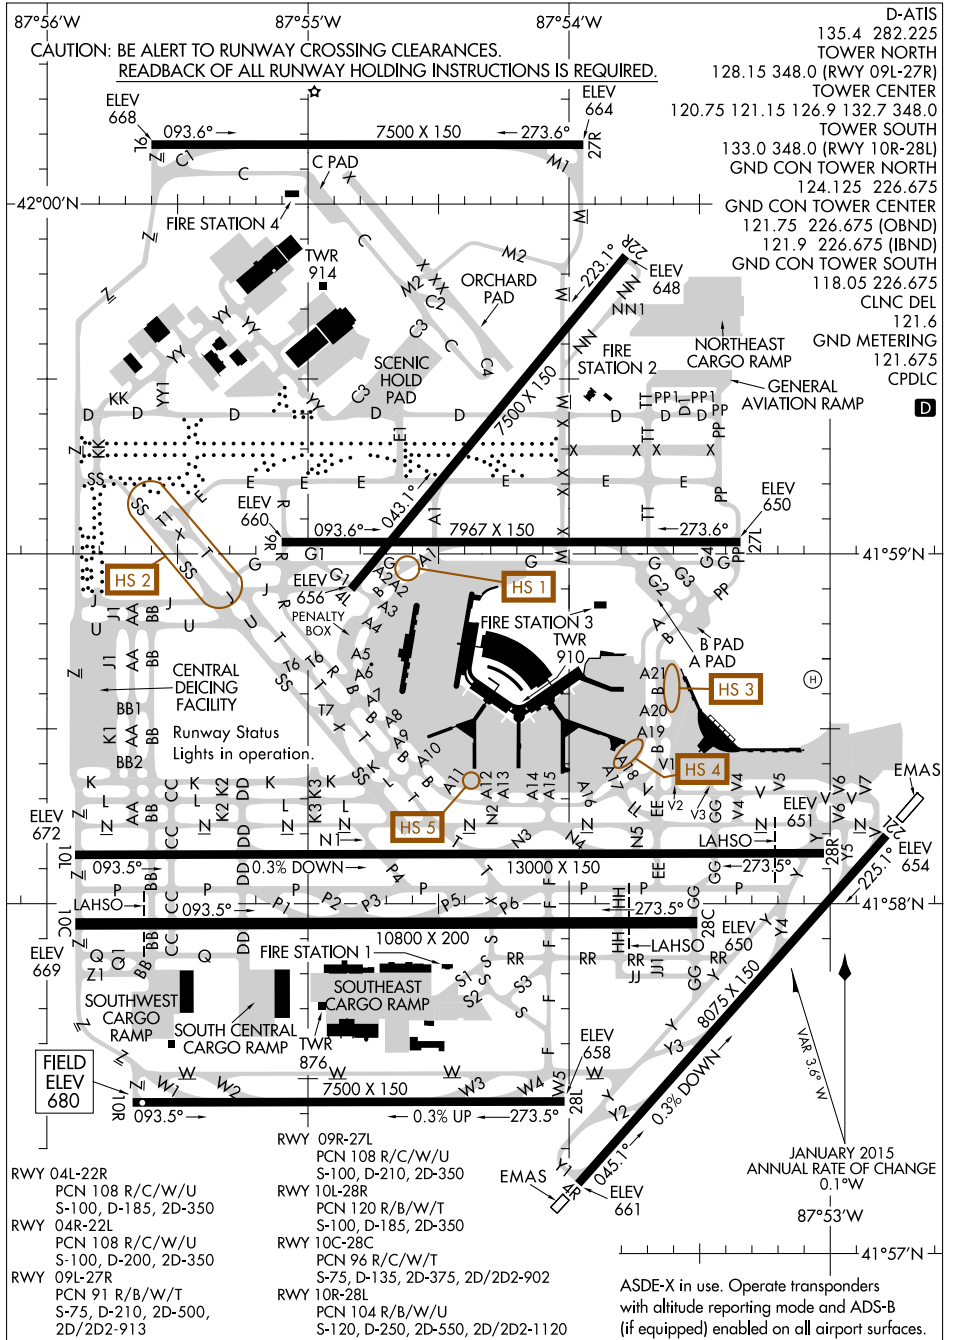

AIRPORT DIAGRAM

AL-166 (FAA)

CHICAGO O'HARE INTL (ORD)

CHICAGO, ILLINOIS

EC-3, 27 FEB 2020 to 26 MAR 2020

EC-3, 27 FEB 2020 to 26 MAR 2020

AIRPORT DIAGRAM

CHICAGO, ILLINOIS CHICAGO O'HARE INTL (ORD)