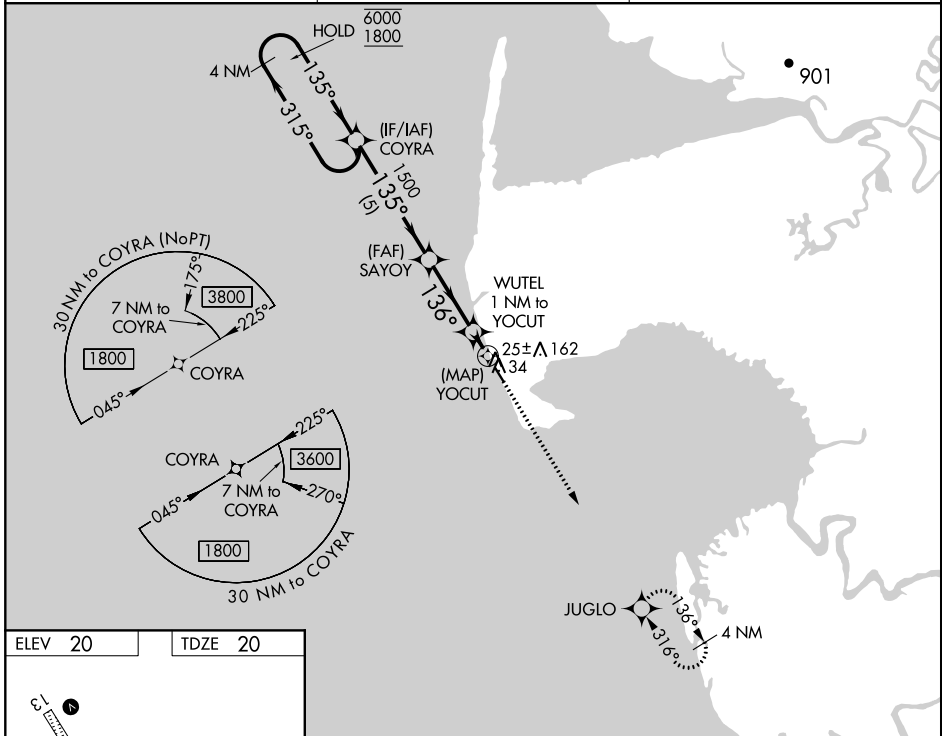

WAAS CH <b>82224</b> <b>W13A</b>	APP CRS <b>136°</b>	Rwy Idg <b>3300</b> TDZE <b>20</b> Apt Elev <b>20</b>
--	------------------------	---

# RNAV (GPS) RWY 13

HOOPER BAY (HPB) (PAHP)

RNP APCH. ▼ Circling Rwy 31 NA at night.	MISSED APPROACH: Climb to 1800 direct JUGLO and hold.
---	---

AWOS-3P <b>135.1</b>	KENAI RADIO <b>122.4</b>	CTAF <b>123.0</b>
-------------------------	-----------------------------	----------------------

CATEGORY	A	B	C	D
LP MDA	320-1 300 (300-1)			
LNAV MDA	320-1 300 (300-1)			
<b>C</b> CIRCLING	420-1 400 (400-1)	480-1 460 (500-1)	480-1½ 460 (500-1½)	580-2 560 (600-2)

AK, 30 JAN 2020 to 26 MAR 2020

AK, 30 JAN 2020 to 26 MAR 2020