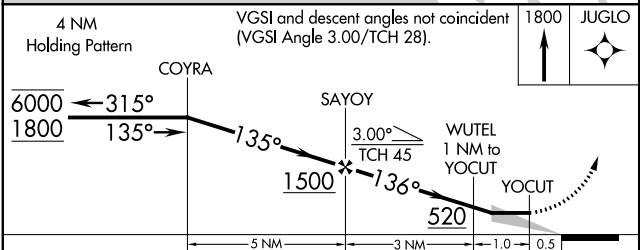

WAAS CH <b>82224</b> <b>W13A</b>	APP CRS <b>136°</b>	Rwy Idg <b>3300</b> TDZE <b>20</b> Apt Elev <b>20</b>
--	------------------------	---

# RNAV (GPS) RWY 13

HOOPER BAY (HPB) (PAHP)

RNP APCH. ▼ Circling Rwy 31 NA at night.	MISSED APPROACH: Climb to 1800 direct JUGLO and hold.
---	---

AWOS-3P <b>135.1</b>	KENAI RADIO <b>122.4</b>	CTAF <b>123.0</b>
-------------------------	-----------------------------	----------------------