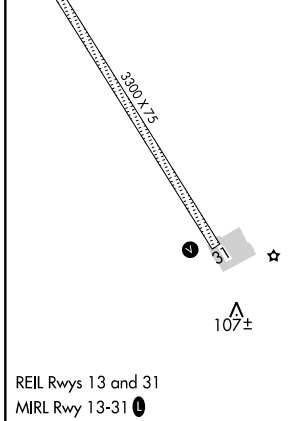

WAAS CH <b>82224</b> <b>W13A</b>	APP CRS <b>136°</b>	Rwy Idg <b>3300</b> TDZE <b>20</b> Apt Elev <b>20</b>
--	------------------------	---

# RNAV (GPS) RWY 13

HOOPER BAY (HPB) (PAHP)

RNP APCH. ▼ Circling Rwy 31 NA at night.	MISSED APPROACH: Climb to 1800 direct JUGLO and hold.
---	---

AWOS-3P <b>135.1</b>	KENAI RADIO <b>122.4</b>	CTAF <b>123.0</b>
-------------------------	-----------------------------	----------------------

CATEGORY	A	B	C	D
LP MDA	320-1 300 (300-1)			
LNAV MDA	320-1 300 (300-1)			
<b>C</b> CIRCLING	420-1 400 (400-1)	480-1 460 (500-1)	480-1½ 460 (500-1½)	580-2 560 (600-2)

AK, 30 JAN 2020 to 26 MAR 2020

AK, 30 JAN 2020 to 26 MAR 2020