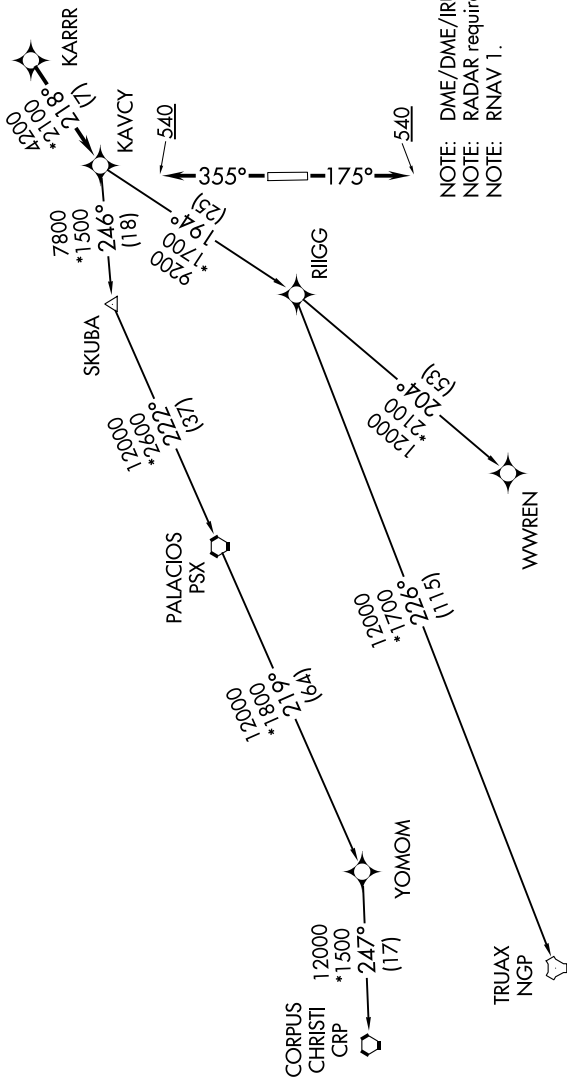

# KARR SIX DEPARTURE (RNAV)

**TOP ALTITUDE:  
ASSIGNED BY ATC**

ASOS 119.925  
CTAF 123.0  
CLNC DEL 125.2  
HOUSTON DEP CON 134.45 284.0

TAKEOFF MINIMUMS

Rwys 17, 35:

Standard with minimum climb of 500' per NM to 540.

(NARRATIVE ON FOLLOWING PAGE)

NOTE: Chart not to scale.