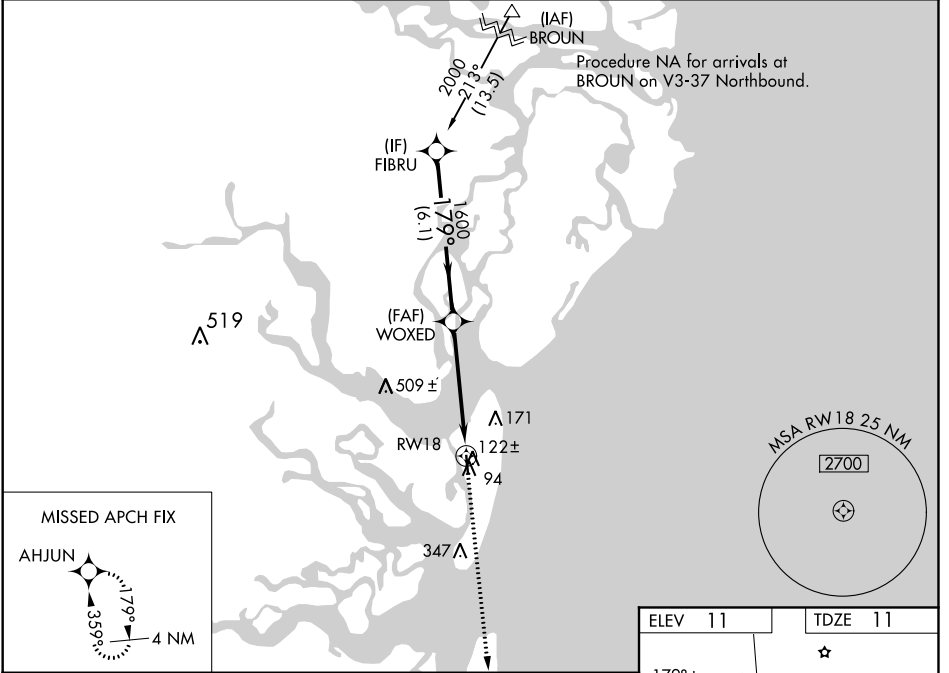

WAAS CH 61222 W18A	APP CRS 179°	Rwy Idg 3715 TDZE 11 Apt Elev 11
--	------------------------	---

RNAV (GPS) RWY 18

JEKYLL ISLAND (09J)

RNP APCH	<p>NA Circling Rwy 36 NA at night. Baro-VNAV NA. Use McKinnon St Simons Island altimeter setting, when not received use Jacksonville Intl altimeter setting; increase LPV DA to 324 feet and LNAV/VNAV DA to 377 feet and all visibilities 1/2 SM; increase all MDAs 100 feet.</p>	MISSED APPROACH: Climb to 2000 direct AHJUN and hold.
----------	---	---

SSI ASOS 120.025	JACKSONVILLE CENTER 126.75 277.4	UNICOM 123.05 (CTAF) 0
----------------------------	--	----------------------------------

CATEGORY	A	B	C	D
LPV DA	224-3/4	213 (300-3/4)		NA
LNAV/VNAV DA	277-7/8	266 (300-7/8)		NA
LNAV MDA	400-1	389 (400-1)		NA
CIRCLING	540-1	529 (600-1)		NA

SE-4, 30 JAN 2020 to 27 FEB 2020

SE-4, 30 JAN 2020 to 27 FEB 2020