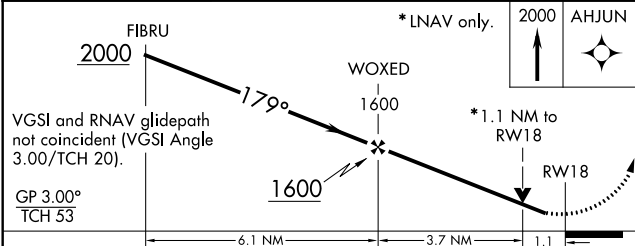

WAAS CH 61222 W18A	APP CRS 179°	Rwy Idg 3715 TDZE 11 Apt Elev 11
--	------------------------	---

RNAV (GPS) RWY 18

JEKYLL ISLAND (09J)

RNP APCH	<p>NA Circling Rwy 36 NA at night. Baro-VNAV NA. Use McKinnon St Simons Island altimeter setting, when not received use Jacksonville Intl altimeter setting; increase LPV DA to 324 feet and LNAV/VNAV DA to 377 feet and all visibilities 1/2 SM; increase all MDAs 100 feet.</p>	MISSED APPROACH: Climb to 2000 direct AHJUN and hold.
----------	---	---

SSI ASOS 120.025	JACKSONVILLE CENTER 126.75 277.4	UNICOM 123.05 (CTAF) 0
----------------------------	--	----------------------------------

CATEGORY	A	B	C	D
LPV DA	224-3/4	213 (300-3/4)		NA
LNAV/VNAV DA	277-7/8	266 (300-7/8)		NA
LNAV MDA	400-1	389 (400-1)		NA
CIRCLING	540-1	529 (600-1)		NA