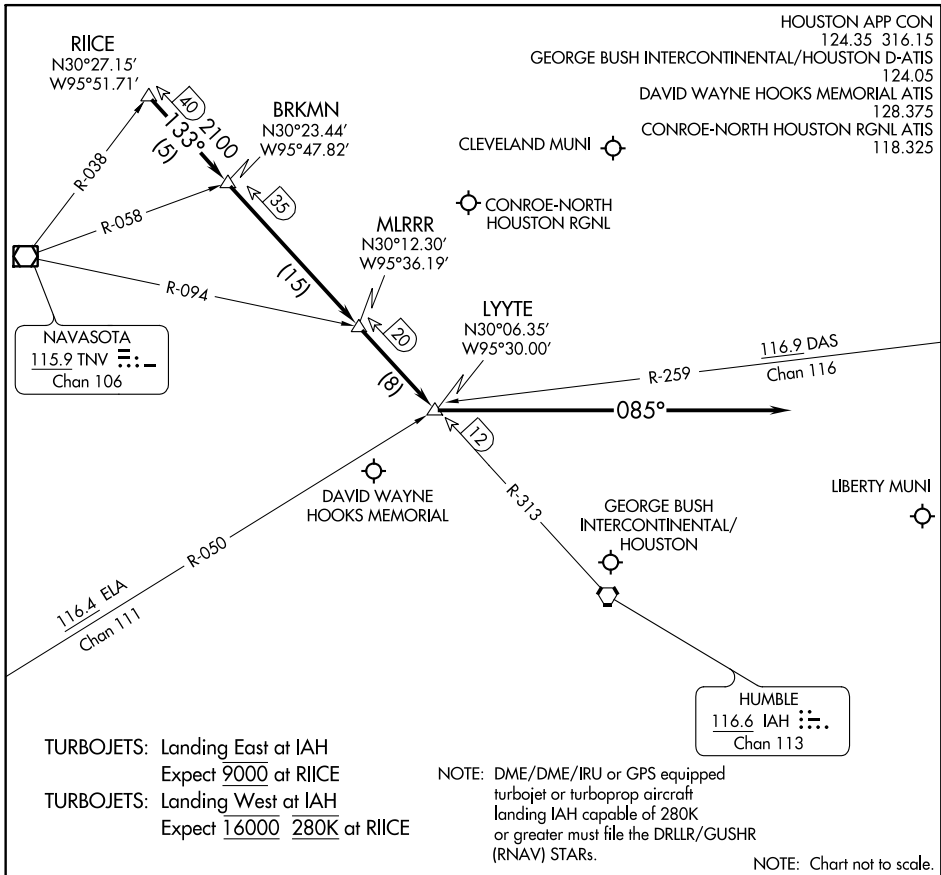

RIICE EIGHT ARRIVAL

Arrival Routes

HOUSTON, TEXAS

SC-5, 30 JAN 2020 to 27 FEB 2020

SC-5, 30 JAN 2020 to 27 FEB 2020

ARRIVAL ROUTE DESCRIPTION

GEORGE BUSH INTERCONTINENTAL/HOUSTON (IAH):

.... From over RIICE INT on IAH R-313 to BRKMN INT, to MLRRR INT, to LYYTE INT.

LANDING RUNWAY 26L/R or 27:

.... Fly heading 085° for vectors to final approach course.

LANDING ALL OTHER RUNWAYS:

.... Expect vectors to final approach course at or prior to LYYTE INT.

FOR ALL OTHER AIRPORTS:

.... From over RIICE INT on IAH R-313 to BRKMN INT, thence as depicted to LYYTE INT expect vectors to final approach course at or prior to LYYTE INT.

RIICE EIGHT ARRIVAL

Arrival Routes

HOUSTON, TEXAS