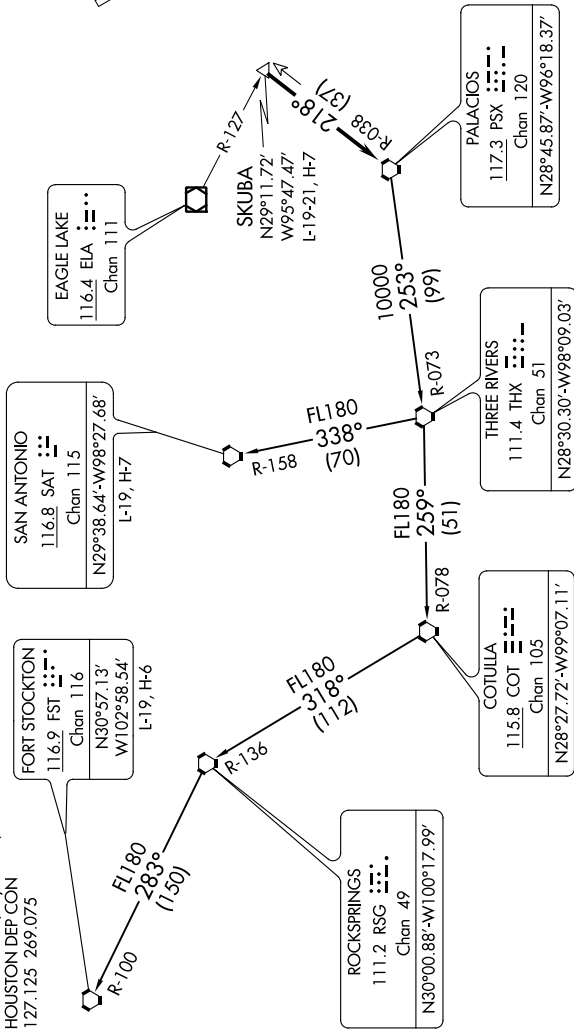

TOP ALTITUDE:
16000

SC-5, 30 JAN 2020 to 27 FEB 2020

- D-ATIS 124.05
- CINC DEL 128.1
- CPDIC
- GND CON
- 118.575 (Rwys 8L/R, 26L/R, 9/27)
- 121.7 (Rwys 15L/R, 33L/R)
- HOUSTON TOWER
- 120.725 290.2 (Rwys 8L/26R)
- 125.35 290.2 (Rwys 8R/26L)
- 127.3 288.25 (Rwys 15L/R, 33L/R)
- 135.15 290.2 (Rwys 9/27)
- HOUSTON DEP CON
- 127.125 269.075

TAKEOFF MINIMUMS
Rwys 8L/R, 9, 27, 15L/R, 26L/R, 33L/R: Standard.

(NARRATIVE ON FOLLOWING PAGE)

NOTE: RADAR required.
NOTE: Chart not to scale.

SC-5, 30 JAN 2020 to 27 FEB 2020