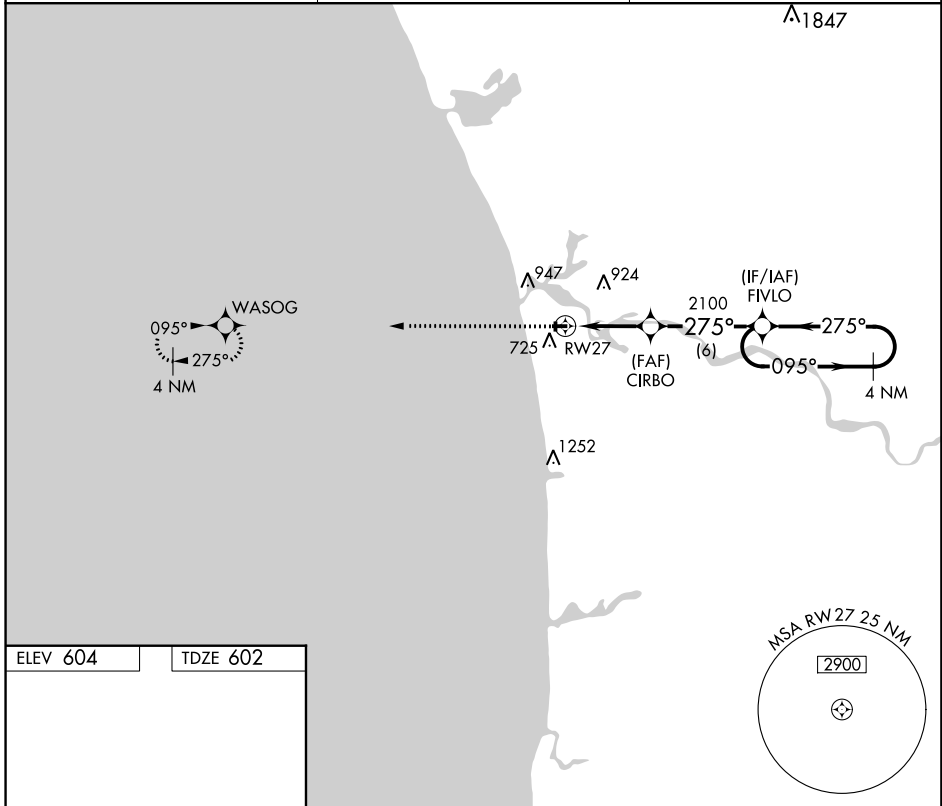

APP CRS 275°	Rwy Idg 3752
	TDZE 602
	Apt Elev 604

RNAV (GPS) RWY 27

GRAND HAVEN MEMORIAL AIRPARK (3GM)

RNP APCH. ▼ ▲ NA	Use Muskegon altimeter setting. Rwy 27 helicopter visibility reduction below 3/4 SM NA. Circling Rwy 18, 36 NA at night.	MISSED APPROACH: Climb to 3000 direct WASOG and hold.
------------------------	--	--

MKG ASOS 124.3	GREAT LAKES APP CON* 133.825 290.35	UNICOM 122.7 (CTAF) 0
--------------------------	---	--

CATEGORY	A	B	C	D
LNAV MDA	1000-1 398 (400-1)			NA
CIRCLING	1160-1 556 (600-1)	1180-1 576 (600-1)	1180-1½ 576 (600-1½)	NA