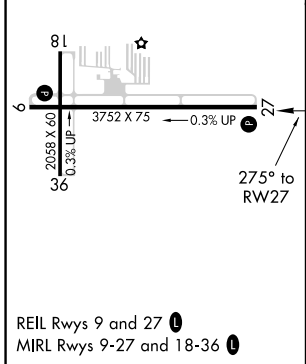

APP CRS 275°	Rwy Idg 3752
	TDZE 602
	Apt Elev 604

RNAV (GPS) RWY 27

GRAND HAVEN MEMORIAL AIRPARK (3GM)

RNP APCH. ▼ ▲ NA	Use Muskegon altimeter setting. Rwy 27 helicopter visibility reduction below 3/4 SM NA. Circling Rwy 18, 36 NA at night.	MISSED APPROACH: Climb to 3000 direct WASOG and hold.

MKG ASOS 124.3	GREAT LAKES APP CON* 133.825 290.35	UNICOM 122.7 (CTAF) 0

CATEGORY	A	B	C	D
LNAV MDA	1000-1 398 (400-1)			NA
CIRCLING	1160-1 556 (600-1)	1180-1 576 (600-1)	1180-1½ 576 (600-1½)	NA