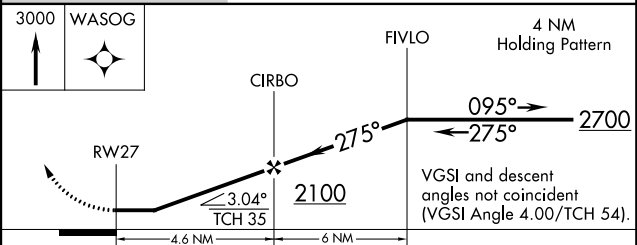

APP CRS 275°	Rwy Idg 3752
	TDZE 602
	Apt Elev 604

RNAV (GPS) RWY 27

GRAND HAVEN MEMORIAL AIRPARK (3GM)

RNP APCH. ▼ ▲ NA	Use Muskegon altimeter setting. Rwy 27 helicopter visibility reduction below 3/4 SM NA. Circling Rwy 18, 36 NA at night.	MISSED APPROACH: Climb to 3000 direct WASOG and hold.

MKG ASOS 124.3	GREAT LAKES APP CON* 133.825 290.35	UNICOM 122.7 (CTAF) 0

CATEGORY	A	B	C	D
LNAV MDA	1000-1 398 (400-1)			NA
CIRCLING	1160-1 556 (600-1)	1180-1 576 (600-1)	1180-1½ 576 (600-1½)	NA