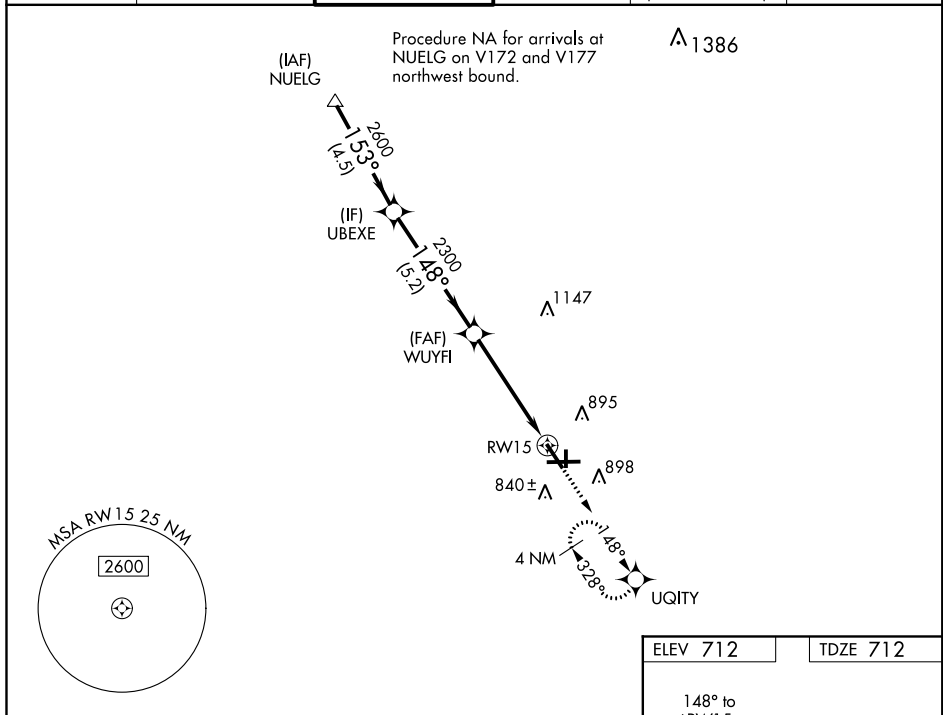

WAAS CH 72941 W15A	APP CRS 148°	Rwy ldg TDZE Apt Elev	5503 712 712
--	------------------------	-----------------------------	---

RNAV (GPS) RWY 15

AURORA MUNI (A.R.R.)

RNP APCH.		MISSED APPROACH: Climb to 3000 direct UQITY and hold, continue climb-in-hold to 3000.			
▼ For uncompensated Baro-VNAV systems, LNAV/VNAV NA below -20°C or above 54°C. Rwy 15 helicopter visibility reduction below ¼ SM NA.					
ATIS 125.85	CHICAGO APP CON 133.5 349.0	AURORA TOWER* 120.6 (CTAF) 0	GND CON 121.7	CLNC DEL 121.7 (When lower closed)	UNICOM 122.95 123.5

EC-3, 30 JAN 2020 to 27 FEB 2020

EC-3, 30 JAN 2020 to 27 FEB 2020