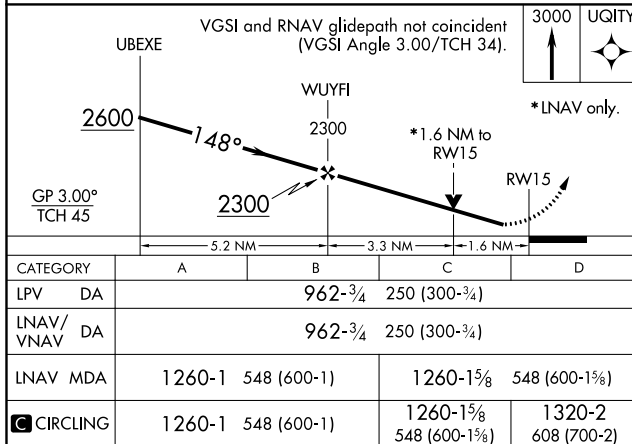

WAAS CH 72941 W15A	APP CRS 148°	Rwy ldg TDZE Apt Elev	5503 712 712
--	------------------------	-----------------------------	---

RNAV (GPS) RWY 15

AURORA MUNI (A.R.R.)

RNP APCH.		MISSED APPROACH: Climb to 3000 direct UQITY and hold, continue climb-in-hold to 3000.			
▼ For uncompensated Baro-VNAV systems, LNAV/VNAV NA below -20°C or above 54°C. Rwy 15 helicopter visibility reduction below ¼ SM NA.					
ATIS 125.85	CHICAGO APP CON 133.5 349.0	AURORA TOWER* 120.6 (CTAF) 0	GND CON 121.7	CLNC DEL 121.7 (When lower closed)	UNICOM 122.95 123.5