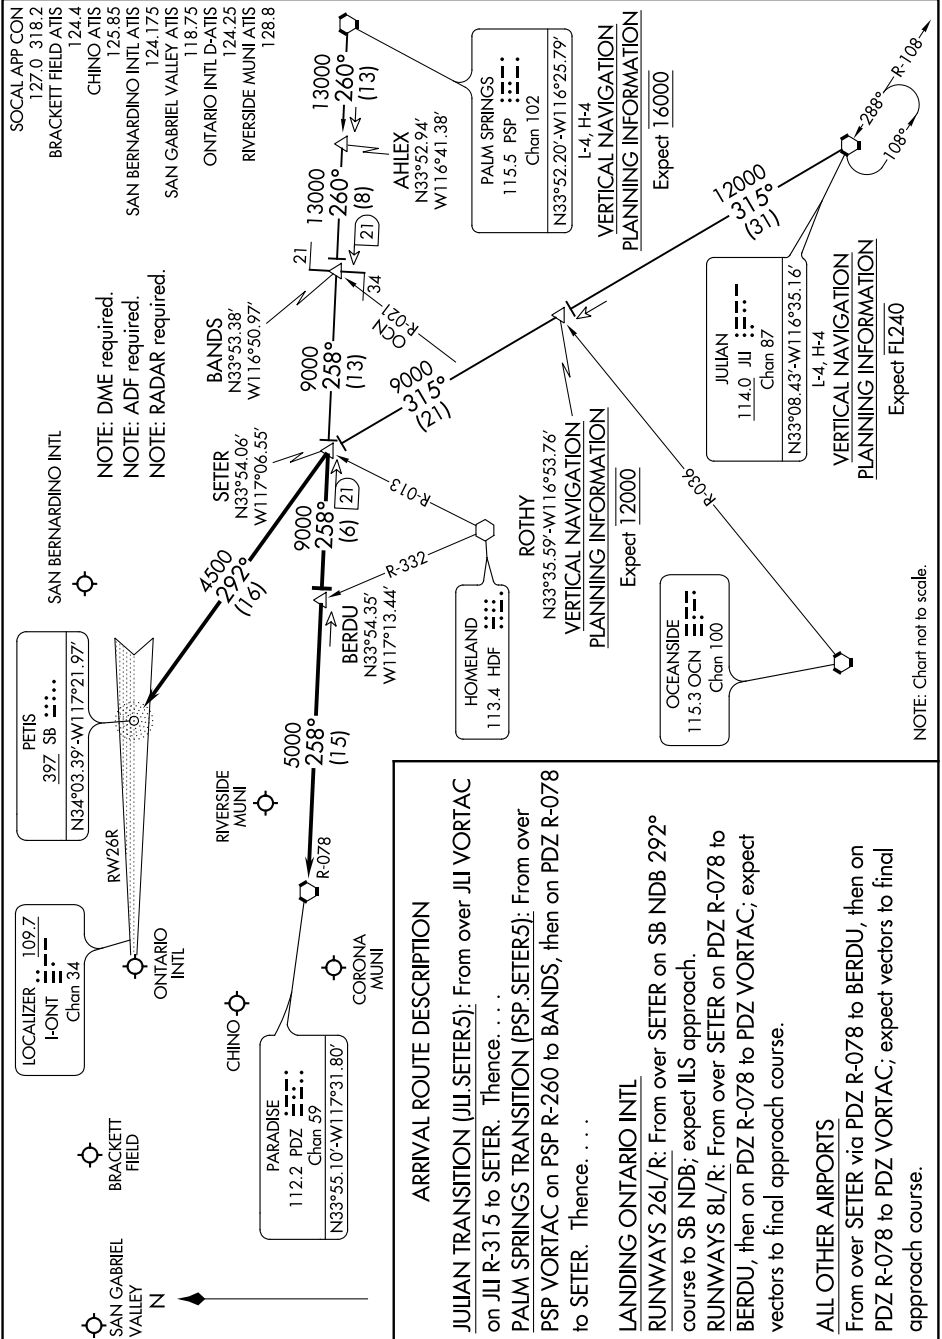

SETER FIVE ARRIVAL

AL-965 (FAA)

ONTARIO, CALIFORNIA

SW-3, 30 JAN 2020 to 27 FEB 2020

ARRIVAL ROUTE DESCRIPTION

JULIAN TRANSITION (JLI.SETER5): From over JLI VORTAC on JLI R-315 to SETER. Thence, . . .

PALM SPRINGS TRANSITION (PSP.SETER5): From over PSP VORTAC on PSP R-260 to BANDS, then on PDZ R-078 to SETER. Thence, . . .

LANDING ONTARIO INTL

RUNWAYS 26L/R: From over SETER on SB NDB 292° course to SB NDB; expect ILS approach.

RUNWAYS 8L/R: From over SETER on PDZ R-078 to BERDU, then on PDZ R-078 to PDZ VORTAC; expect vectors to final approach course.

ALL OTHER AIRPORTS

From over SETER via PDZ R-078 to BERDU, then on PDZ R-078 to PDZ VORTAC; expect vectors to final approach course.

SETER FIVE ARRIVAL

ONTARIO, CALIFORNIA

SW-3, 30 JAN 2020 to 27 FEB 2020