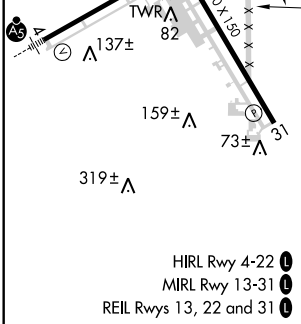

VOR/DME OTH 112.1 Chan 58	APP CRS 257°	Rwy Idg TDZE Apt Elev	N/A N/A 17
---	------------------------	-----------------------------	---------------------------------------

VOR/DME-B
SOUTHWEST OREGON RGNL (OTH)

⚠ Night landing: Rwy 31 NA.
Helicopter visibility reduction below 1 SM NA.

MISSED APPROACH: Climb to 2300 then climbing right turn to 3600 direct OTH VOR/DME and hold.

AWOS-3PT 135.075	SEATTLE CENTER 127.55 254.35	NORTH BEND TOWER* 118.45 (CTAF) 0	MC MINNVILLE RADIO 122.4 255.4	GND CON 127.1
----------------------------	--	--	--	-------------------------

CATEGORY	A	B	C	D
CIRCLING	700-1 683 (700-1)	820-1 803 (900-1)	1100-3 1083 (1100-3)	1180-3 1163 (1200-3)

NW-1, 30 JAN 2020 to 27 FEB 2020

NW-1, 30 JAN 2020 to 27 FEB 2020