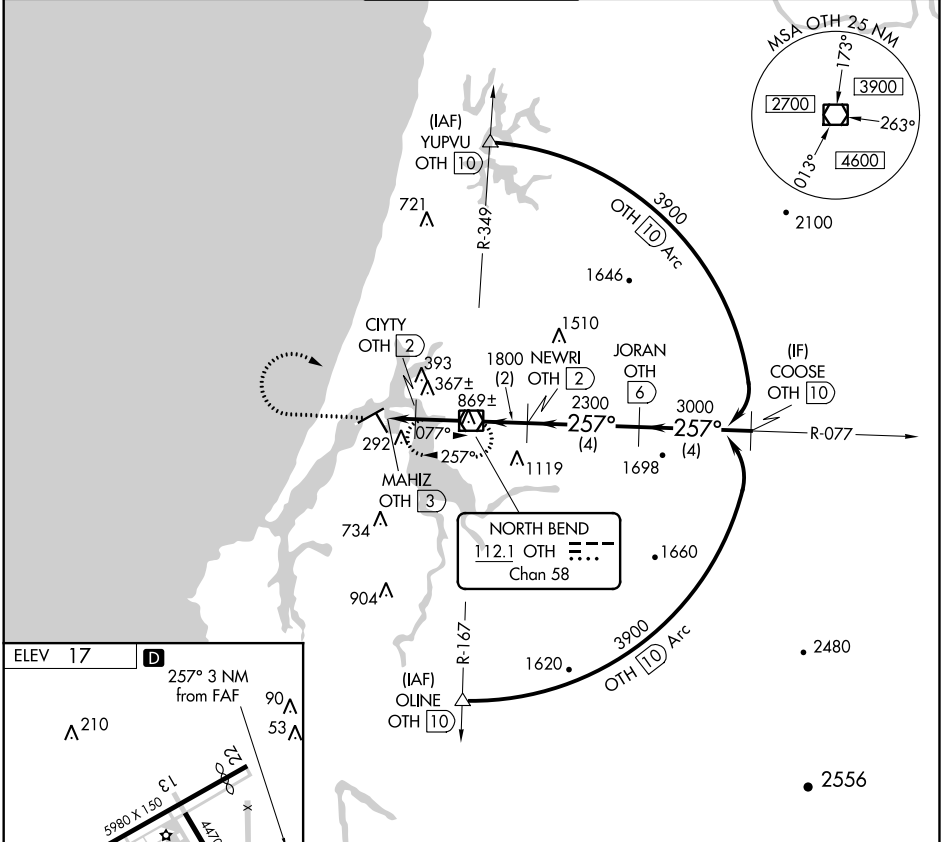

VOR/DME OTH 112.1 Chan 58	APP CRS 257°	Rwy Idg TDZE Apt Elev	N/A N/A 17
---	------------------------	-----------------------------	---------------------------------------

VOR/DME-B
SOUTHWEST OREGON RGNL (OTH)

⚠ Night landing: Rwy 31 NA.
Helicopter visibility reduction below 1 SM NA.

MISSED APPROACH: Climb to 2300 then climbing right turn to 3600 direct OTH VOR/DME and hold.

AWOS-3PT 135.075	SEATTLE CENTER 127.55 254.35	NORTH BEND TOWER* 118.45 (CTAF) 0	MC MINNVILLE RADIO 122.4 255.4	GND CON 127.1
----------------------------	--	--	--	-------------------------

CATEGORY	A	B	C	D
CIRCLING	700-1 683 (700-1)	820-1 803 (900-1)	1100-3 1083 (1100-3)	1180-3 1163 (1200-3)

NW-1, 30 JAN 2020 to 27 FEB 2020

NW-1, 30 JAN 2020 to 27 FEB 2020