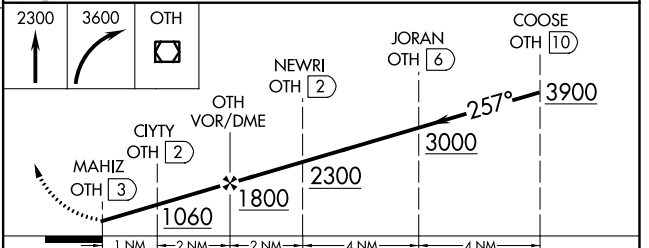

VOR/DME OTH 112.1 Chan 58	APP CRS 257°	Rwy Idg TDZE Apt Elev	N/A N/A 17
---	------------------------	-----------------------------	---------------------------------------

VOR/DME-B
SOUTHWEST OREGON RGNL (OTH)

⚠ Night landing: Rwy 31 NA.
Helicopter visibility reduction below 1 SM NA.

MISSED APPROACH: Climb to 2300 then climbing right turn to 3600 direct OTH VOR/DME and hold.

AWOS-3PT 135.075	SEATTLE CENTER 127.55 254.35	NORTH BEND TOWER* 118.45 (CTAF) 0	MC MINNVILLE RADIO 122.4 255.4	GND CON 127.1
----------------------------	--	--	--	-------------------------

CATEGORY	A	B	C	D
CIRCLING	700-1 683 (700-1)	820-1 803 (900-1)	1100-3 1083 (1100-3)	1180-3 1163 (1200-3)

NW-1, 30 JAN 2020 to 27 FEB 2020

NW-1, 30 JAN 2020 to 27 FEB 2020