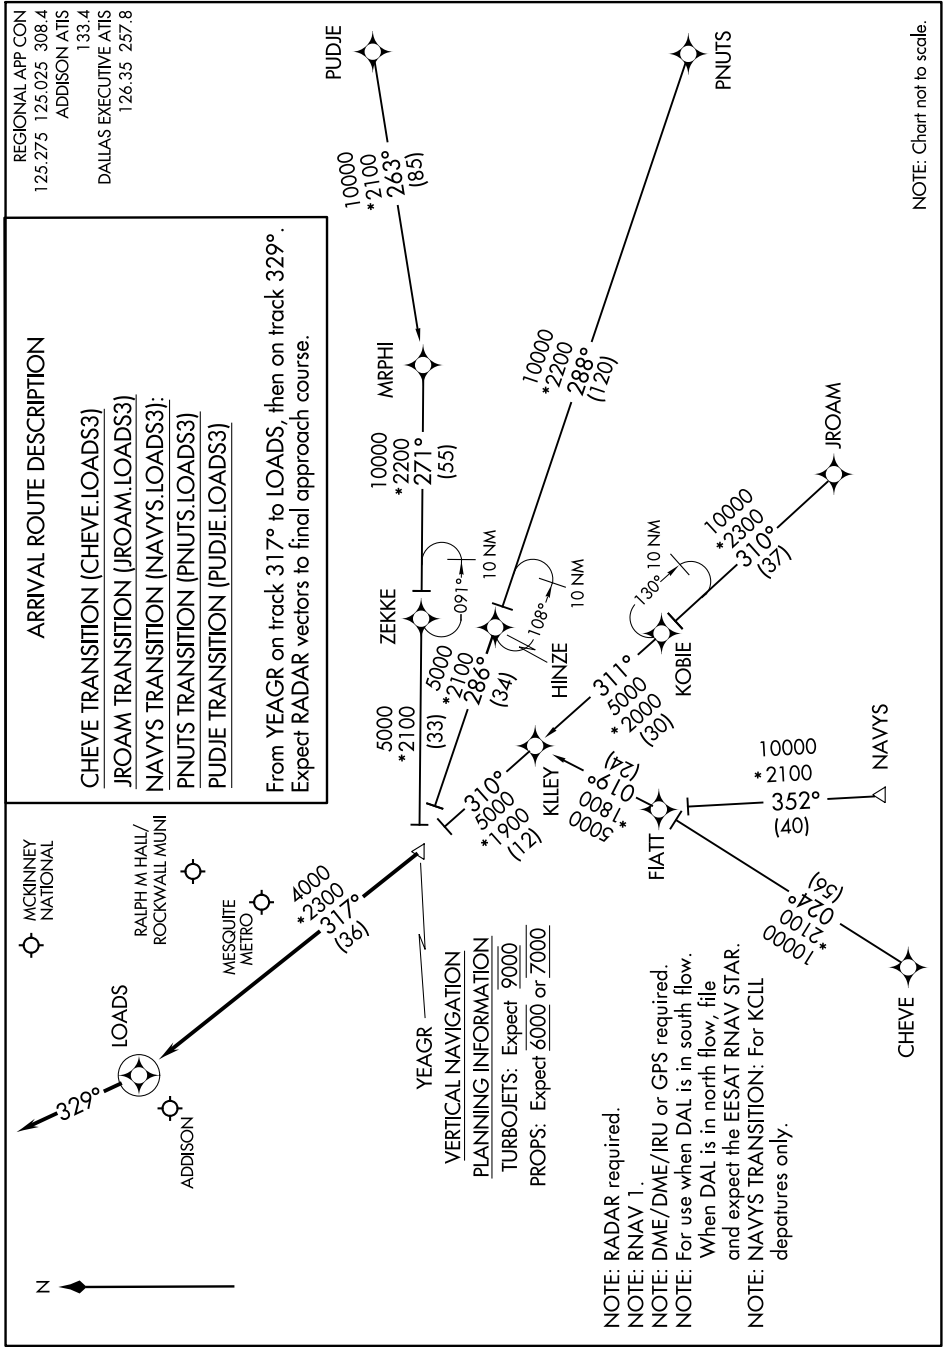

LOADS THREE ARRIVAL (RNAV)

SC-2, 30 JAN 2020 to 27 FEB 2020

LOADS THREE ARRIVAL (RNAV)

SC-2, 30 JAN 2020 to 27 FEB 2020