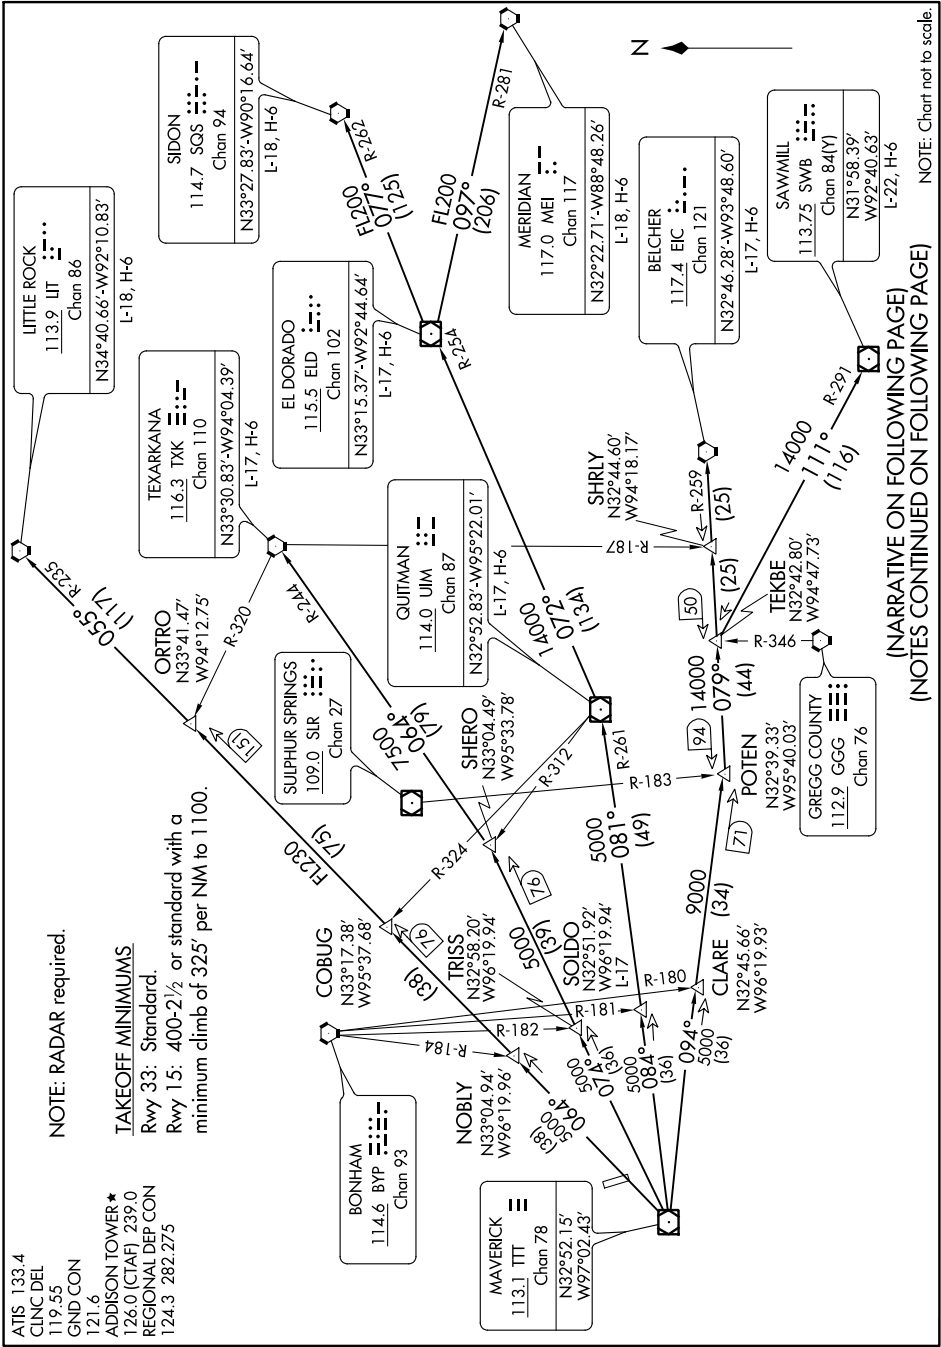

# DALLAS FIVE DEPARTURE

DALLAS, TEXAS

SC-2, 30 JAN 2020 to 27 FEB 2020

(NARRATIVE ON FOLLOWING PAGE)  
(NOTES CONTINUED ON FOLLOWING PAGE)

NOTE: Chart not to scale.

SC-2, 30 JAN 2020 to 27 FEB 2020

# DALLAS FIVE DEPARTURE

DALLAS, TEXAS