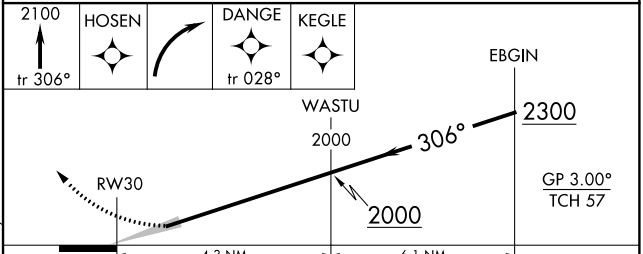

APP CRS 306°	Rwy ldg TDZE Apt Elev	7959 591 597
------------------------	-----------------------------	---

RNAV (RNP) Z RWY 30

GARY/CHICAGO INTL (GYY)

<p>⚠ For uncompensated Baro-VNAV systems, procedure NA below -16°C (4°F) or above 54°C (130°F). Missed approach requires RNP less than 1.0. RF and GPS required.</p>	<p>MALSR</p>	<p>MISSED APPROACH: Climb to 2100 on track 306° to HOSEN, right turn to DANGE, then track 028° to KEGLE and hold.</p>

<p>ATIS 134.575</p>	<p>CHICAGO APP CON 133.1 285.6</p>	<p>GARY TOWER ★ 125.6 (CTAF) 0</p>	<p>GND CON 121.9</p>
--------------------------------	---	---	---------------------------------

<p>CATEGORY</p>	A	B	C	D
<p>RNP 0.13 DA</p>	942-5/8		351 (400-5/8)	