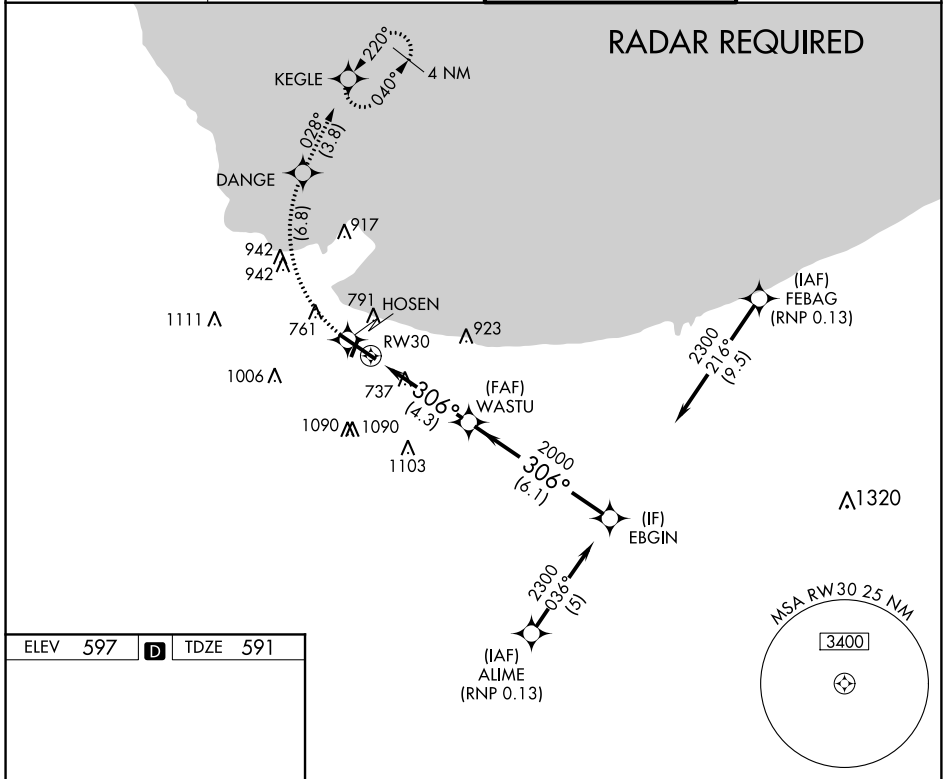

APP CRS 306°	Rwy ldg TDZE Apt Elev	7959 591 597
------------------------	-----------------------------	---

RNAV (RNP) Z RWY 30

GARY/CHICAGO INTL (GYY)

<p>⚠ For uncompensated Baro-VNAV systems, procedure NA below -16°C (4°F) or above 54°C (130°F). Missed approach requires RNP less than 1.0. RF and GPS required.</p>	<p>MALSR</p>	<p>MISSED APPROACH: Climb to 2100 on track 306° to HOSEN, right turn to DANGE, then track 028° to KEGLE and hold.</p>

<p>ATIS 134.575</p>	<p>CHICAGO APP CON 133.1 285.6</p>	<p>GARY TOWER ★ 125.6 (CTAF) 0</p>	<p>GND CON 121.9</p>
--------------------------------	---	---	---------------------------------

<p>CATEGORY</p>	A	B	C	D
<p>RNP 0.13 DA</p>	942-5/8		351 (400-5/8)	