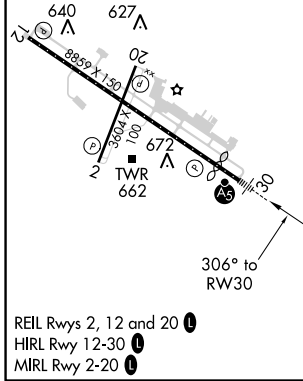

APP CRS 306°	Rwy ldg TDZE Apt Elev	7959 591 597
------------------------	-----------------------------	---

RNAV (RNP) Z RWY 30

GARY/CHICAGO INTL (GYY)

<p>⚠ For uncompensated Baro-VNAV systems, procedure NA below -16°C (4°F) or above 54°C (130°F). Missed approach requires RNP less than 1.0. RF and GPS required.</p>	<p>MALSR</p>	<p>MISSED APPROACH: Climb to 2100 on track 306° to HOSEN, right turn to DANGE, then track 028° to KEGLE and hold.</p>

<p>ATIS 134.575</p>	<p>CHICAGO APP CON 133.1 285.6</p>	<p>GARY TOWER ★ 125.6 (CTAF) 0</p>	<p>GND CON 121.9</p>
--------------------------------	---	---	---------------------------------

<p>CATEGORY</p>	A	B	C	D
<p>RNP 0.13 DA</p>	942-5/8		351 (400-5/8)	