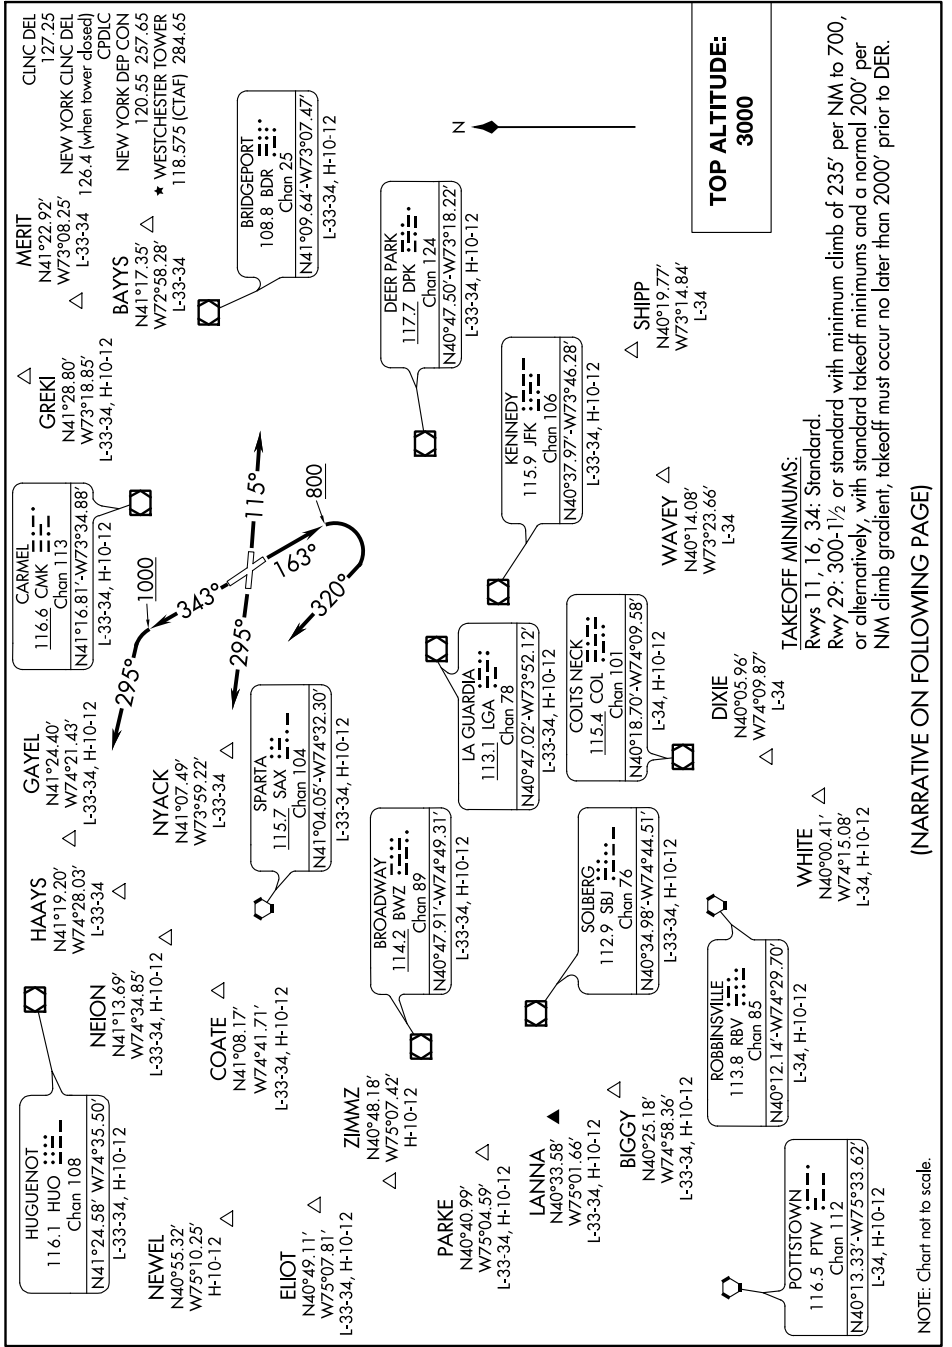

WESTCHESTER SEVEN DEPARTURE

NE-2, 30 JAN 2020 to 27 FEB 2020

NOTE: Chart not to scale.

(NARRATIVE ON FOLLOWING PAGE)

NE-2, 30 JAN 2020 to 27 FEB 2020