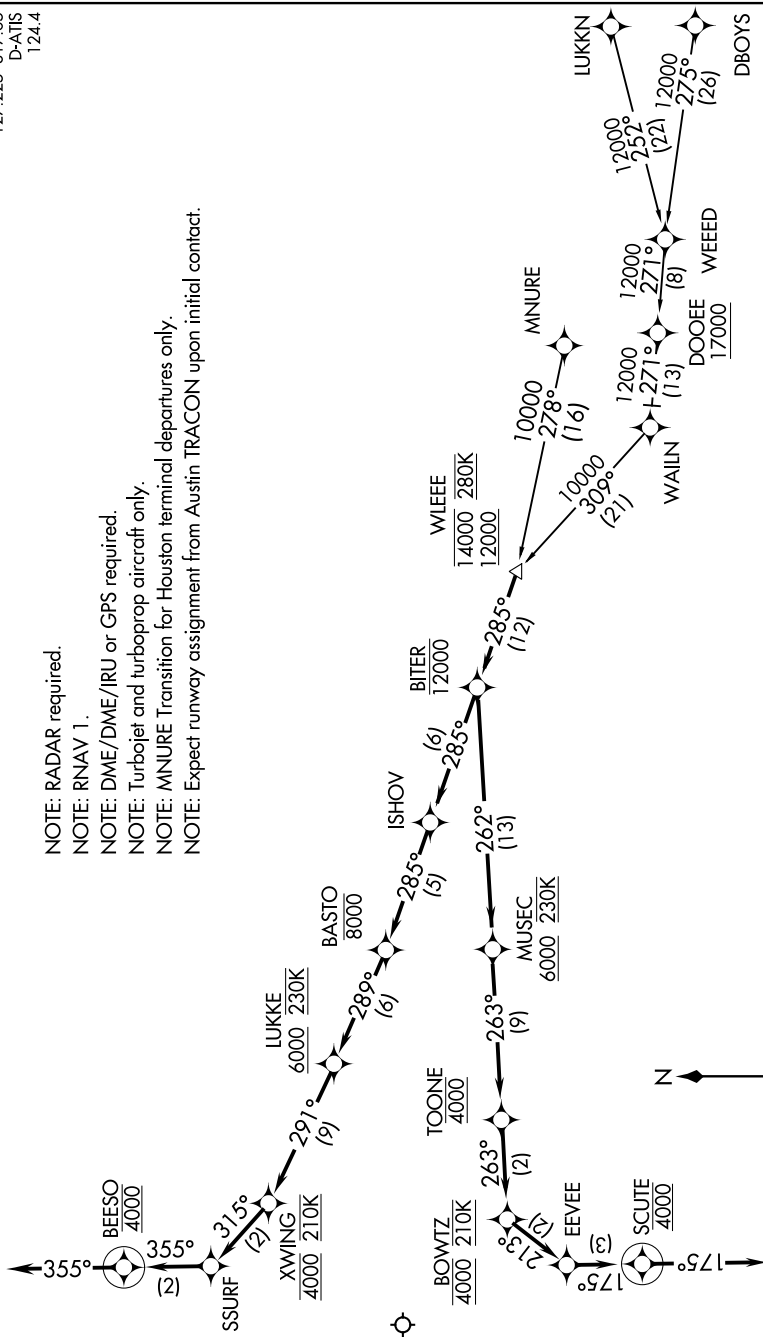

WLEEE FIVE ARRIVAL (RNAV)

AUSTIN APP CON
127.225 317.65
D-ATIS
124.4

- NOTE: RADAR required.
- NOTE: RNAV 1.
- NOTE: DME/DME/IRU or GPS required.
- NOTE: Turbojet and turboprop aircraft only.
- NOTE: MNLURE Transition for Houston terminal departures only.
- NOTE: Expect runway assignment from Austin TRACON upon initial contact.

NOTE: Chart not to scale.

(NARRATIVE ON FOLLOWING PAGE)

SC-3, 30 JAN 2020 to 27 FEB 2020

SC-3, 30 JAN 2020 to 27 FEB 2020

WLEEE FIVE ARRIVAL (RNAV)