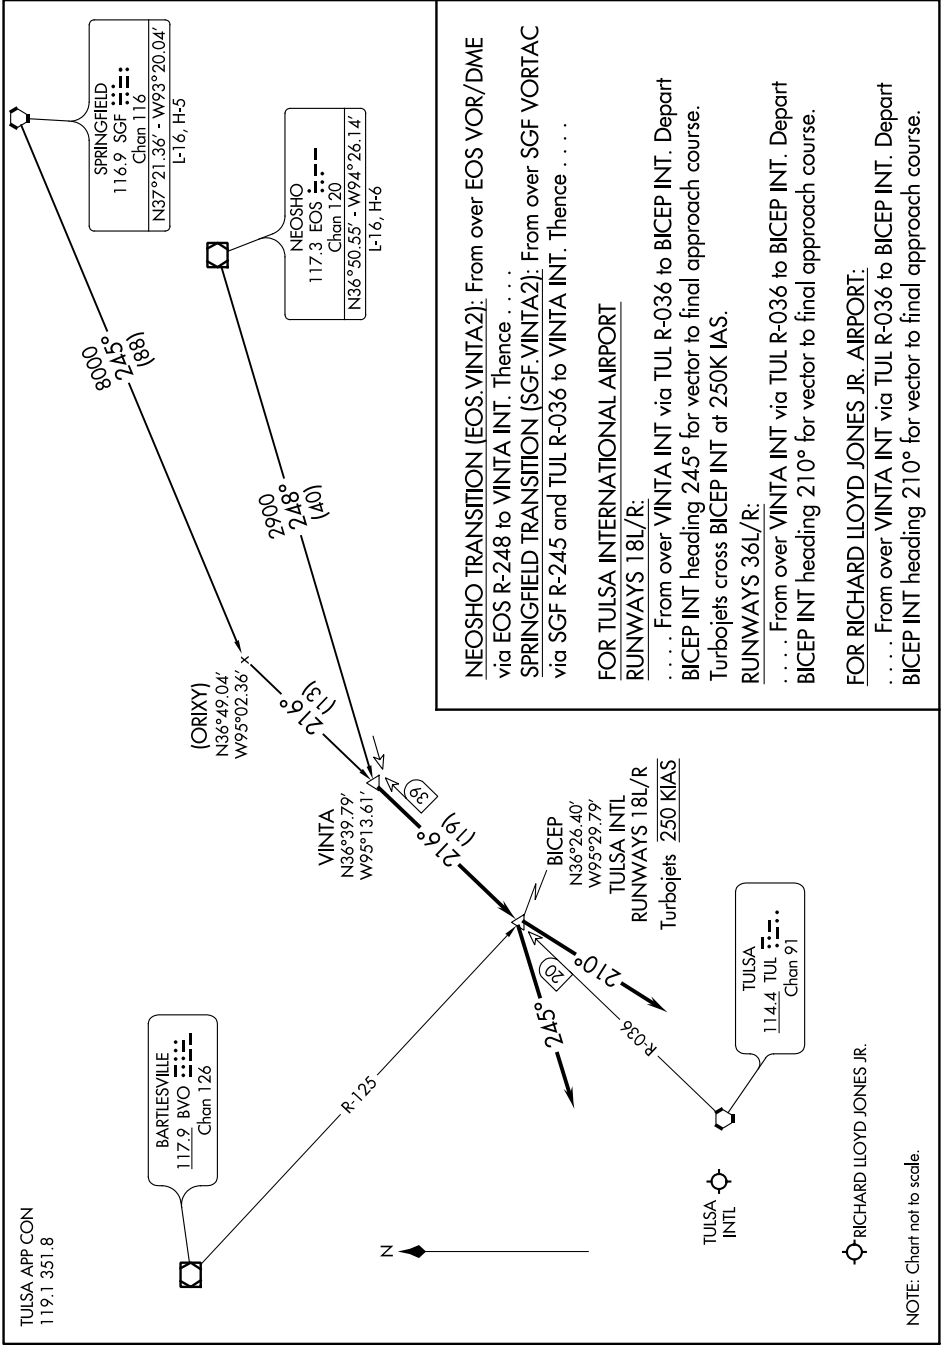

VINTA TWO ARRIVAL

TULSA, OKLAHOMA

SC-1, '1-'30 JAN 2020 to 27 FEB 2020

SC-1, 30 JAN 2020 to 27 FEB 2020

VINTA TWO ARRIVAL

(VINTA.VINTA2) 09JAN92

TULSA, OKLAHOMA

NOTE: Chart not to scale.