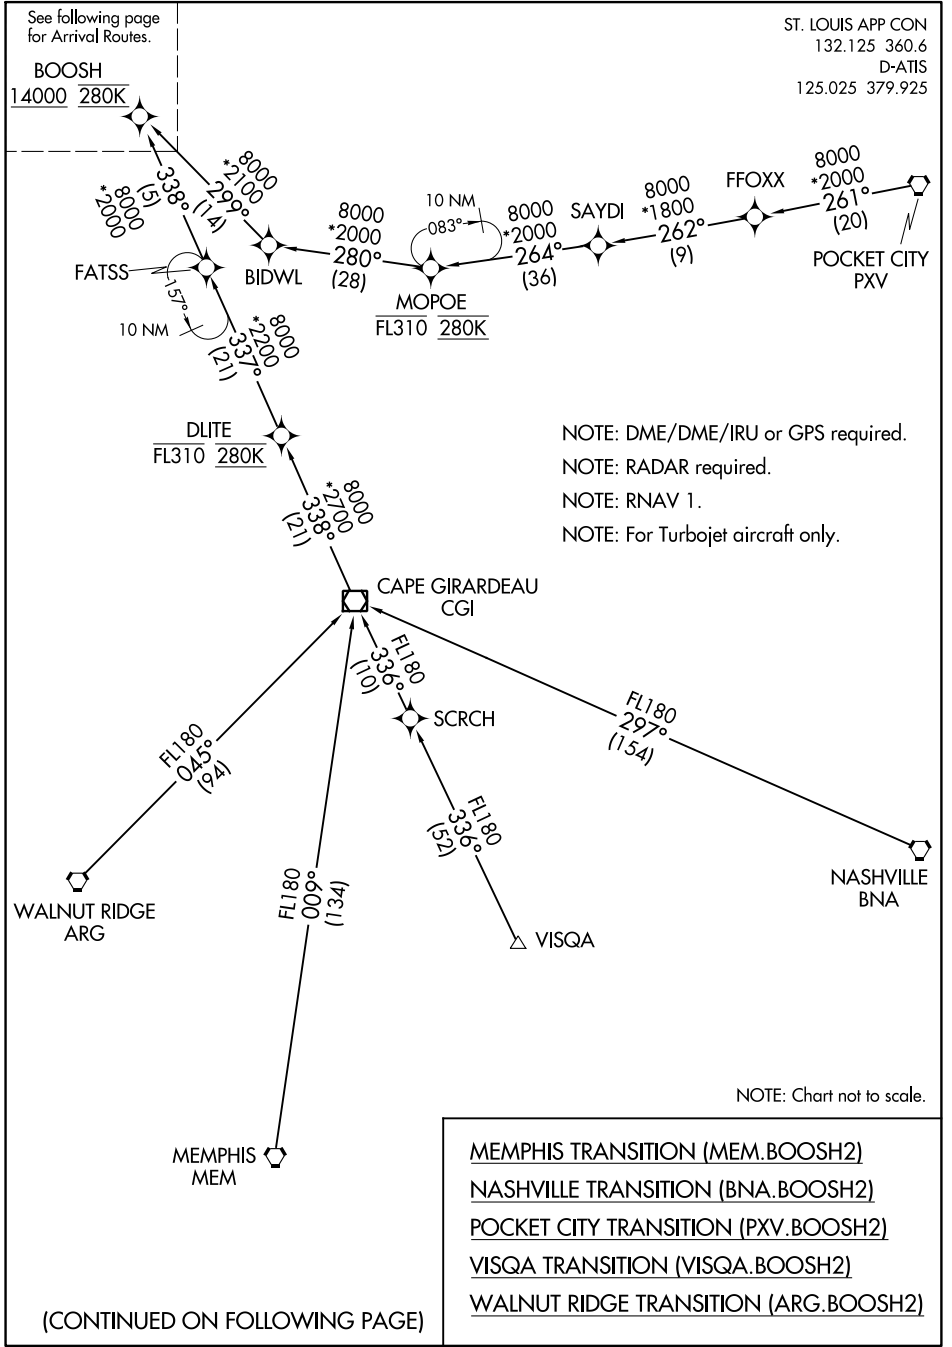

BOOSH TWO ARRIVAL (RNAV) Transition Routes

ST LOUIS LAMBERT INTL (STL)  
ST. LOUIS, MISSOURI

See following page  
for Arrival Routes.

ST. LOUIS APP CON  
132.125 360.6  
D-ATIS  
125.025 379.925

BOOSH  
14000 280K

NC-3, 30 JAN 2020 to 27 FEB 2020

NC-3, 30 JAN 2020 to 27 FEB 2020

NOTE: Chart not to scale.

- MEMPHIS TRANSITION (MEM.BOOH2)
- NASHVILLE TRANSITION (BNA.BOOH2)
- POCKET CITY TRANSITION (PXV.BOOH2)
- VISQA TRANSITION (VISQA.BOOH2)
- WALNUT RIDGE TRANSITION (ARG.BOOH2)

(CONTINUED ON FOLLOWING PAGE)

BOOSH TWO ARRIVAL (RNAV) Transition Routes

ST. LOUIS, MISSOURI  
ST LOUIS LAMBERT INTL (STL)