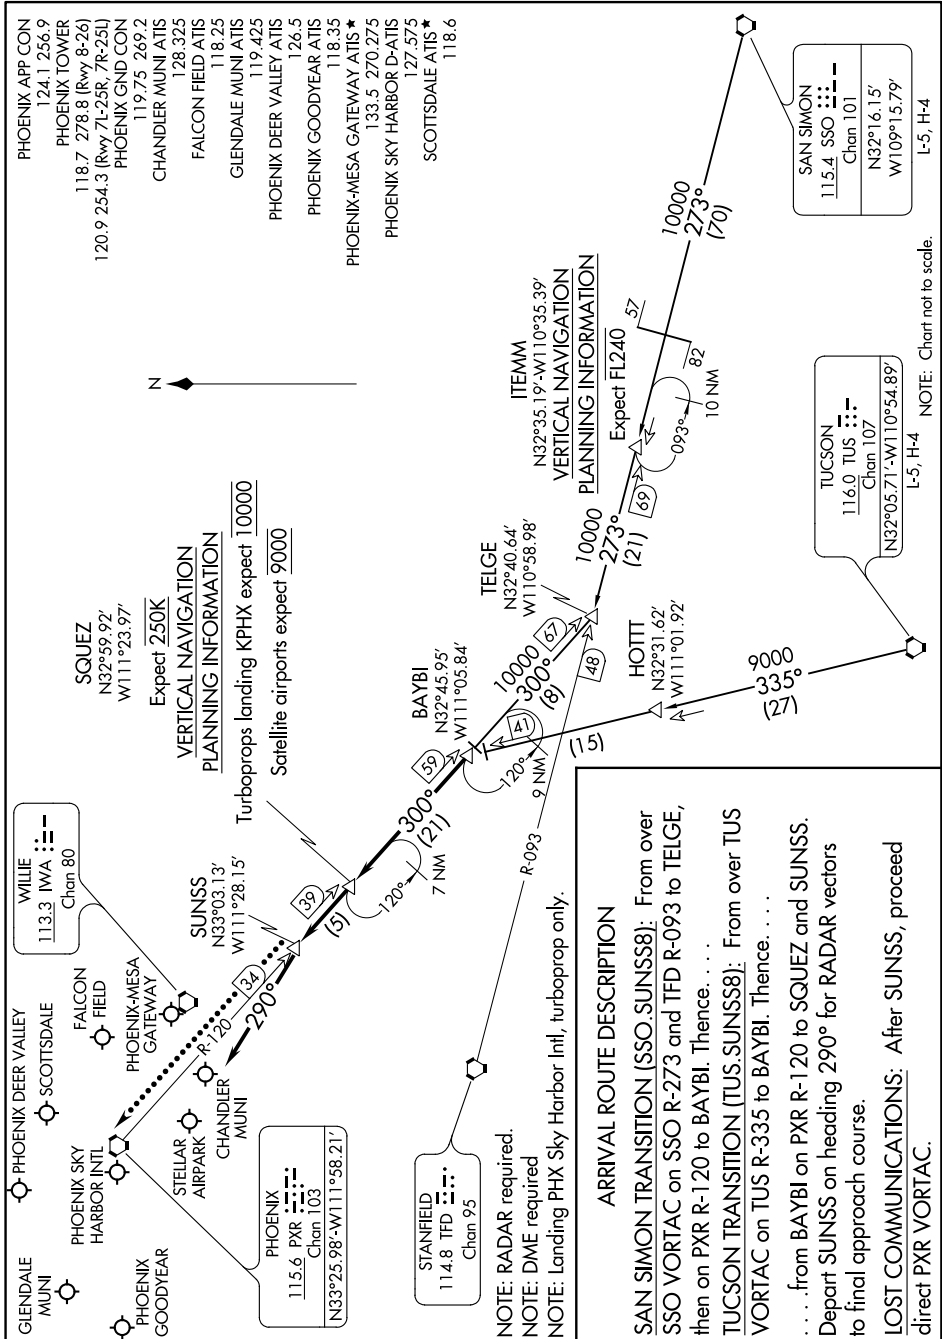

# SUNSS EIGHT ARRIVAL

AL-322 (FAA)

PHOENIX, ARIZONA

SW-4, 30 JAN 2020 to 27 FEB 2020

# SUNSS EIGHT ARRIVAL

SW-4, 30 JAN 2020 to 27 FEB 2020

NOTE: Chart not to scale.