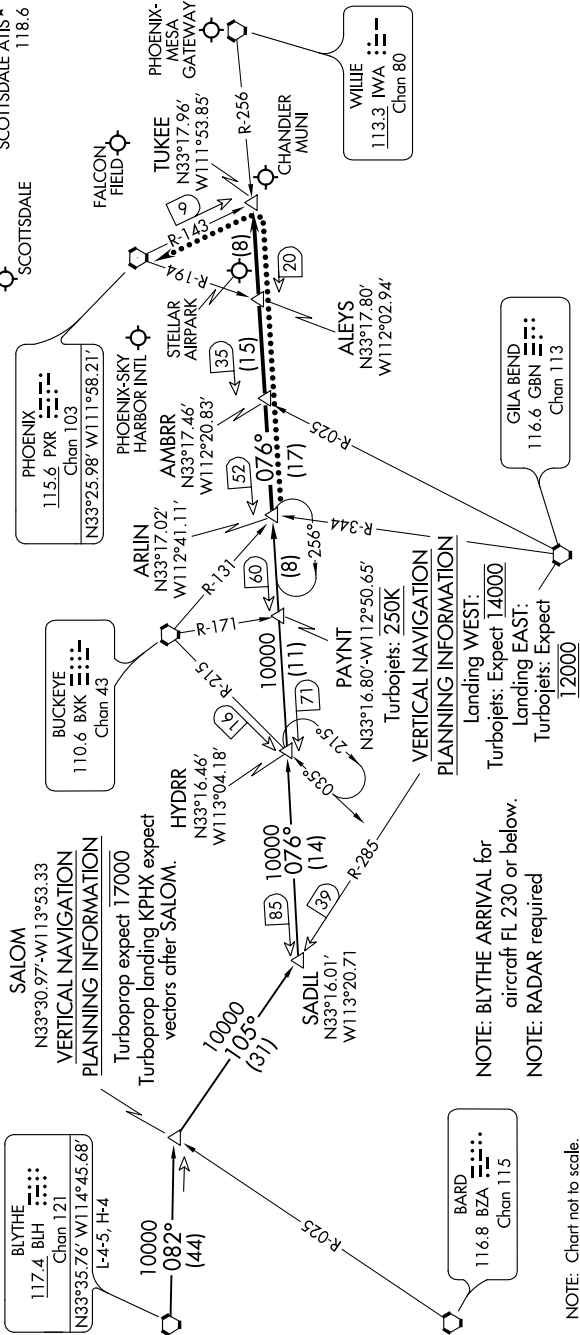

BLYTE FIVE ARRIVAL

AL-322 (FAA)

PHOENIX, ARIZONA

SW-4, 30 JAN 2020 to 27 FEB 2020

ARRIVAL ROUTE DESCRIPTION

BLYTE TRANSITION (BLH.BLH5): From over BLH VORTAC on BLH R-082 to SALOM, then on GBN R-285 and IWA R-256 to ARLIN. Thence

PHOENIX SKY HARBOR INTL: Rwy 7L/R or 8: From over ARLIN, expect vectors to final approach course; Rwy 25L/R or 26: From over ARLIN, on IWA R-256 to TUKEE. Expect vectors to final approach course prior to TUKEE.
SATELLITE AIRPORTS: Expect vectors after passing SALOM.

LOST COMMUNICATIONS: After ARLIN, on IWA R-256 and PXR R-143 to PXR VORTAC.

NOTE: Chart not to scale.

BLYTE FIVE ARRIVAL

PHOENIX, ARIZONA

SW-4, 30 JAN 2020 to 27 FEB 2020