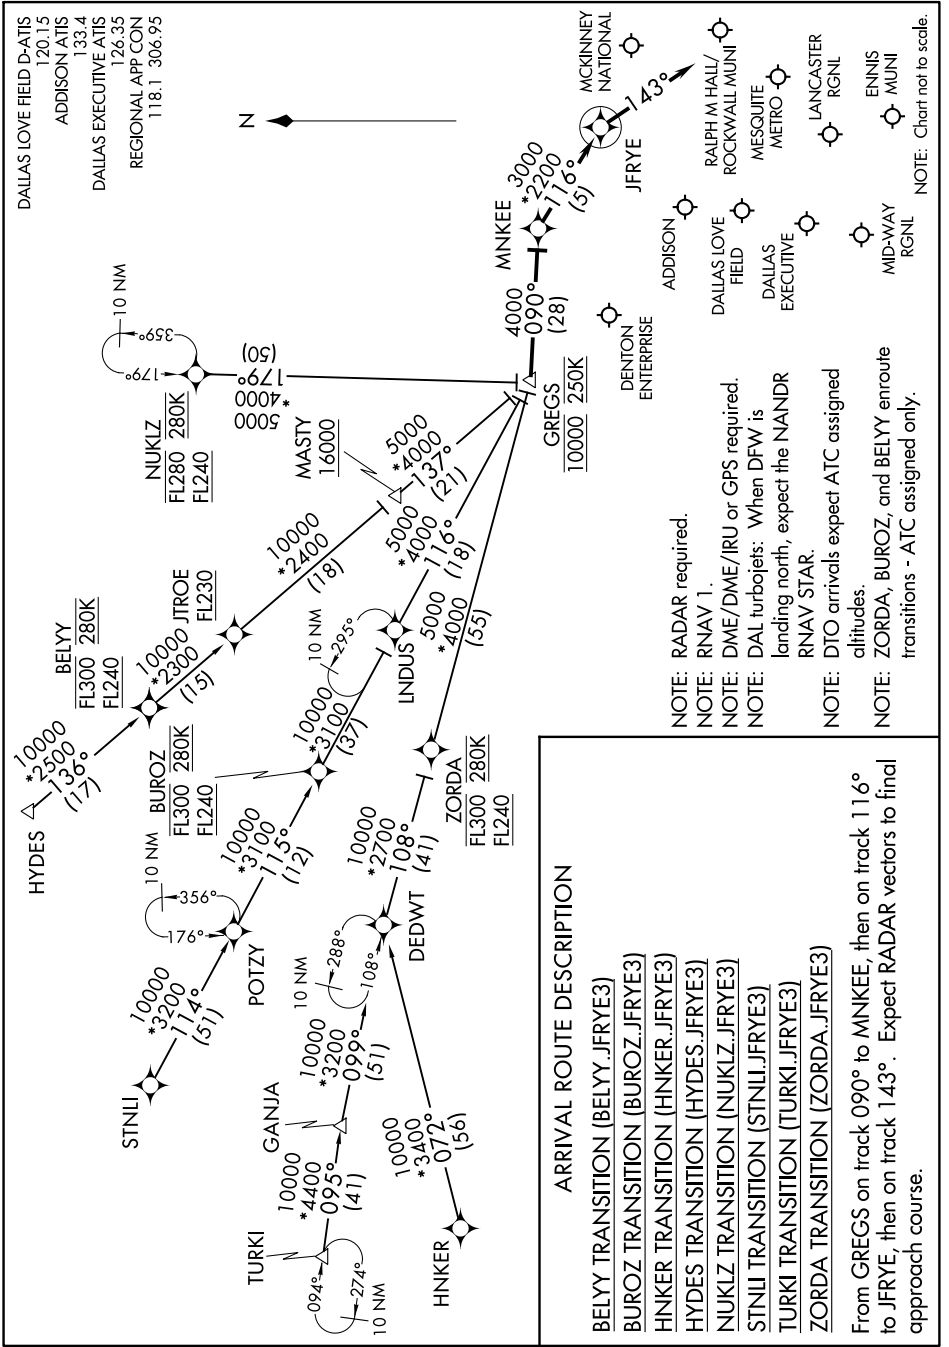

JFRYE THREE ARRIVAL (RNAV)

DALLAS FORT WORTH, TEXAS

SC-2, 30 JAN 2020 to 27 FEB 2020

SC-2, 30 JAN 2020 to 27 FEB 2020

JFRYE THREE ARRIVAL (RNAV)

DALLAS FORT WORTH, TEXAS