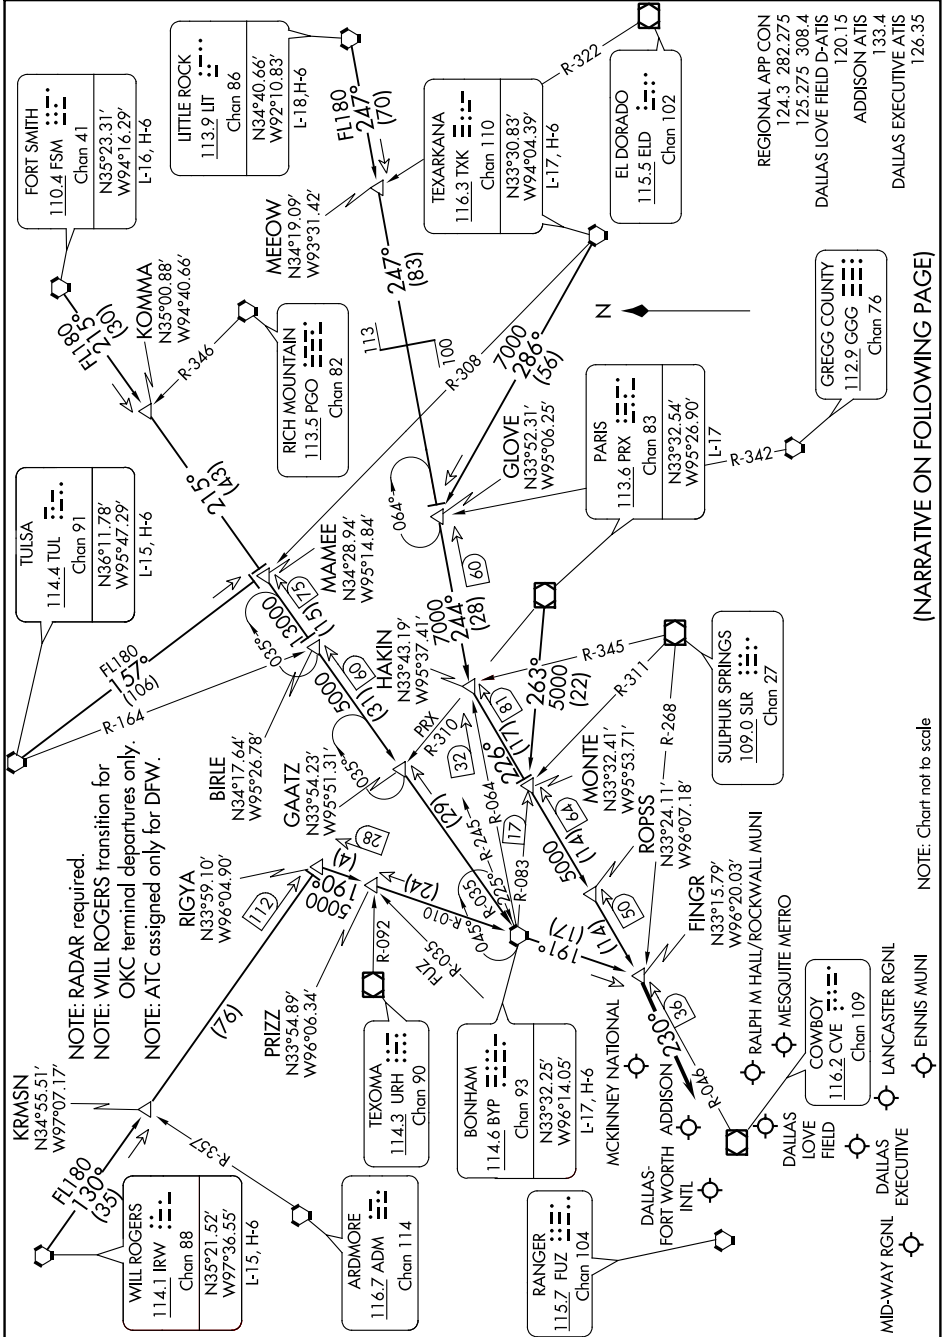

# FINGR SIX ARRIVAL

DALLAS-FT. WORTH, TEXAS

SC-2, 30 JAN 2020 to 27 FEB 2020

(NARRATIVE ON FOLLOWING PAGE)

NOTE: Chart not to scale

SC-2, 30 JAN 2020 to 27 FEB 2020

# FINGR SIX ARRIVAL

DALLAS-FT. WORTH, TEXAS