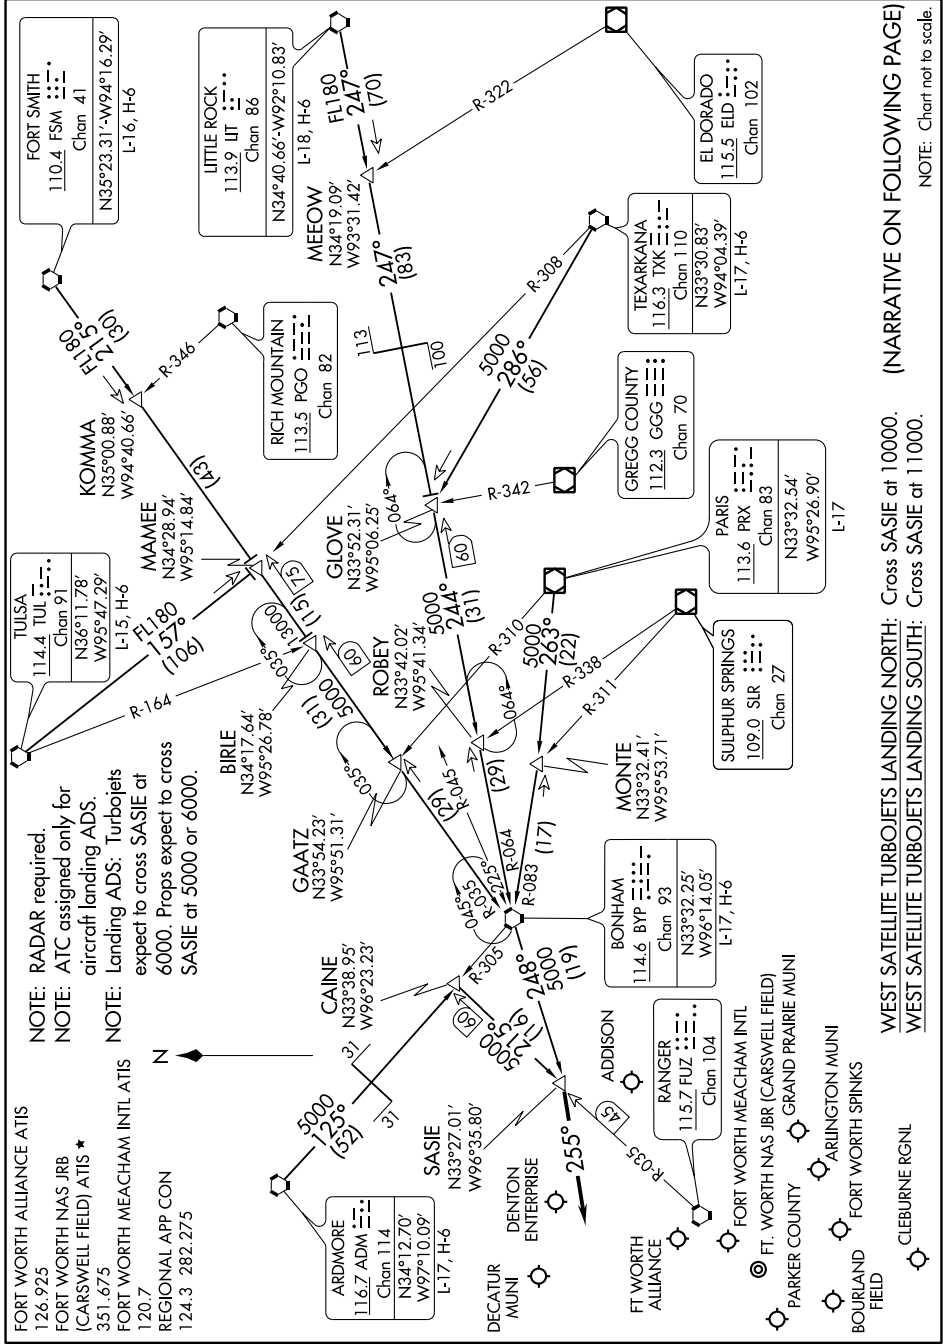

SC-2, 02 JAN 2020 TO 30 JAN 2020

NOTE: RADAR required.  
 NOTE: ATC assigned only for aircraft landing ADS.  
 NOTE: Landing ADS: Turbojets expect to cross SASIE at 6000. Props expect to cross SASIE at 5000 or 6000.

FORT WORTH ALLIANCE ATIS 126.925  
 FORT WORTH NAS JRB (CARSWELL FIELD) ATIS \* 351.675  
 FORT WORTH MEACHAM INTL ATIS 120.7  
 REGIONAL APP CON 124.3 282.275

(NARRATIVE ON FOLLOWING PAGE)

NOTE: Chart not to scale.

WEST SATELLITE TURBOJETS LANDING NORTH: Cross SASIE at 10000.  
WEST SATELLITE TURBOJETS LANDING SOUTH: Cross SASIE at 11000.

SC-2, 02 JAN 2020 TO 30 JAN 2020