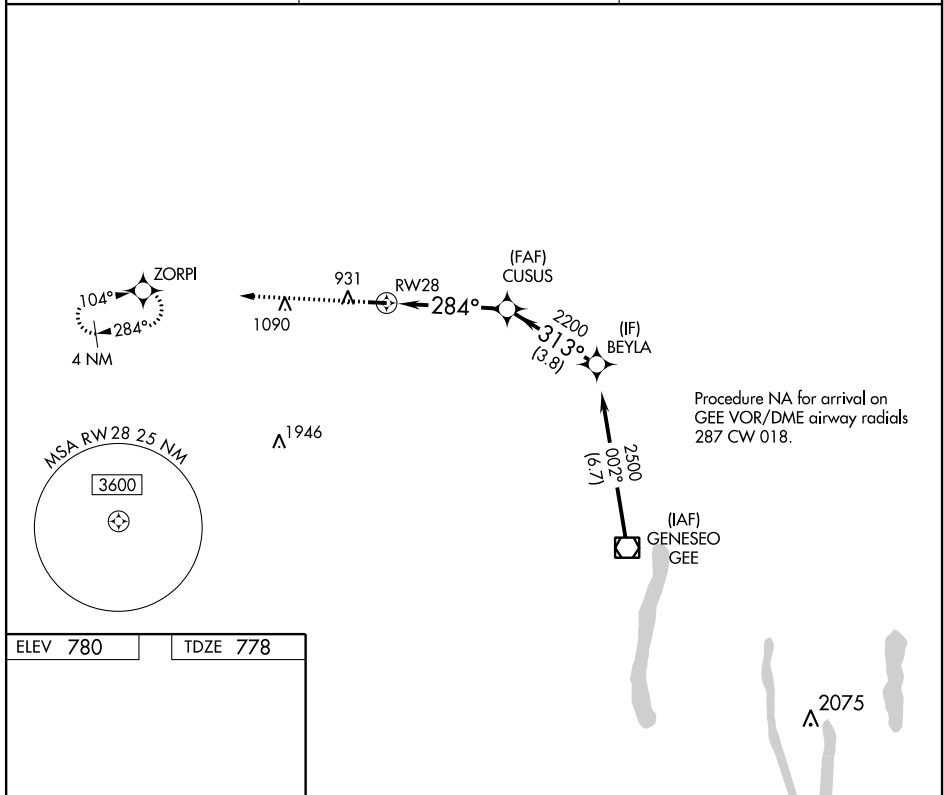

WAAS CH 69330 W28A	APP CRS 284°	Rwy Idg TDZE 778 Apt Elev 780	3854 778 780
--	------------------------	---	---

RNAV (GPS) RWY 28

LE ROY (5G0)

RNP APCH.	Procedure NA at night. Rwy 28 helicopter visibility reduction below 1 SM NA. Use Greater Rochester altimeter setting.	MISSED APPROACH: Climb to 3000 direct ZORPI and hold.
Procedure NA at night. Rwy 28 helicopter visibility reduction below 1 SM NA. Use Greater Rochester altimeter setting.		

ROC ASOS 124.825	ROCHESTER APP CON 123.7 322.3	UNICOM 122.8 (CTAF)
----------------------------	---	-------------------------------

NE-2, 02 JAN 2020 to 30 JAN 2020

NE-2, 02 JAN 2020 to 30 JAN 2020

CATEGORY	A	B	C	D
LP MDA	1 240-1	462 (500-1)	NA	
LNAV MDA	1 240-1	462 (500-1)	NA	