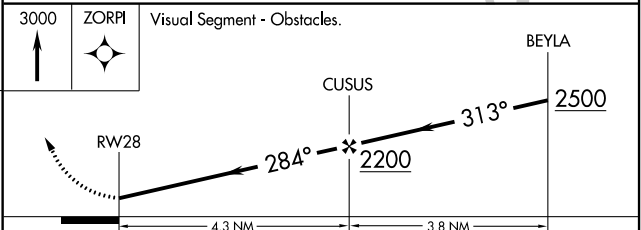

CATEGORY	A	B	C	D
LP MDA	1 240-1	462 (500-1)	NA	
LNAV MDA	1 240-1	462 (500-1)	NA