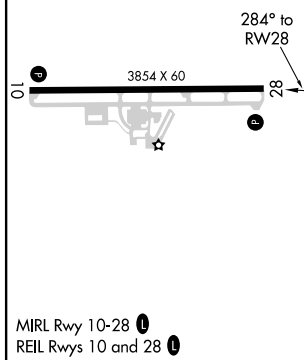

CATEGORY	A	B	C	D
LP MDA	1 240-1	462 (500-1)	NA	
LNAV MDA	1 240-1	462 (500-1)	NA