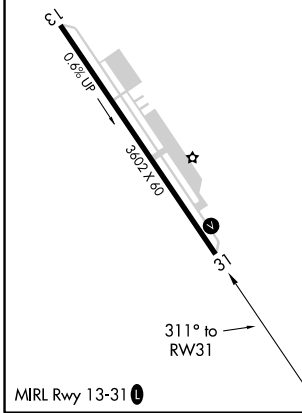

WAAS CH 81842 W31A	APP CRS 311°	Rwy Idg TDZE Apt Elev	3602 1328 1328

RNAV (GPS) RWY 31

CALAVERAS CO-MAURY RASMUSSEN FIELD (CPU)

RNP APCH. ▼ ▲ Circling NA southwest of Rwy 31-13.	MISSED APPROACH: Climb to 4400 direct ZEGEX and hold, continue climb-in-hold to 4400.

AWOS-3P 118.525	NORCAL APP CON 125.1 363.2	UNICOM 123.0 (CTAF) 📻

CATEGORY	A	B	C	D
LP MDA	1600-1 272 (300-1)			NA
LNAV MDA	1860-1	532 (600-1)	1860-1½ 532 (600-1½)	NA
CIRCLING	1860-1 532 (600-1)	2040-1 712 (800-1)	2360-3 1032 (1100-3)	NA

SW-2, 02 JAN 2020 to 30 JAN 2020

SW-2, 02 JAN 2020 to 30 JAN 2020