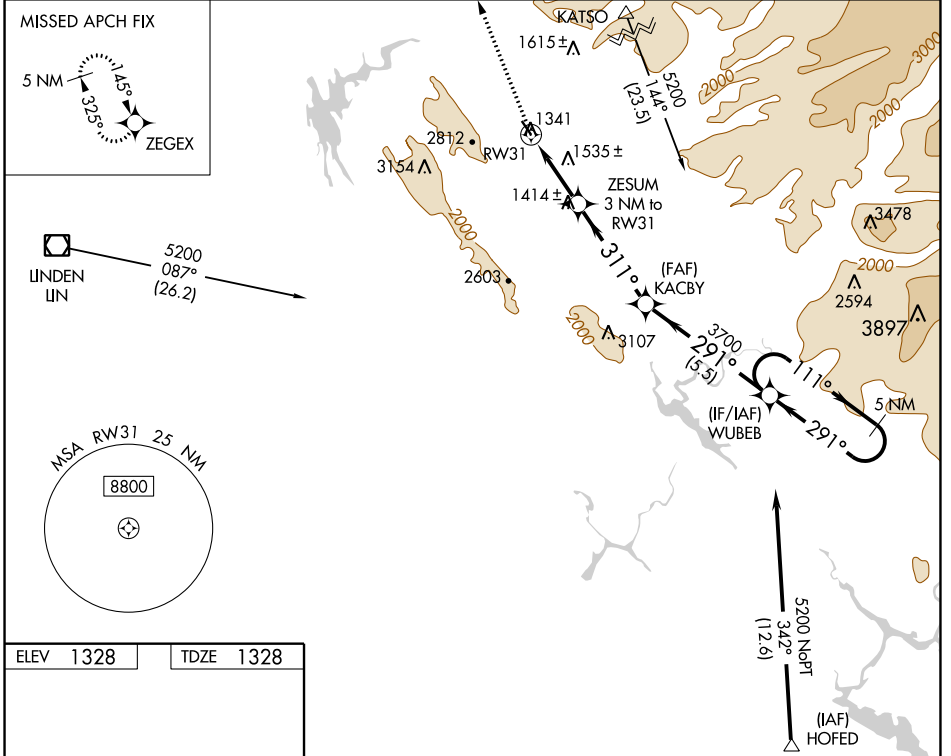

WAAS CH 81842 W31A	APP CRS 311°	Rwy Idg TDZE Apt Elev	3602 1328 1328
--	------------------------	-----------------------------	---

RNAV (GPS) RWY 31

CALAVERAS CO-MAURY RASMUSSEN FIELD (CPU)

RNP APCH. ▼ ▲ Circling NA southwest of Rwy 31-13.	MISSED APPROACH: Climb to 4400 direct ZEGEX and hold, continue climb-in-hold to 4400.
--	---

AWOS-3P 118.525	NORCAL APP CON 125.1 363.2	UNICOM 123.0 (CTAF) 📻
---------------------------	--------------------------------------	--

CATEGORY	A	B	C	D
LP MDA	1600-1 272 (300-1)			NA
LNAV MDA	1860-1	532 (600-1)	1860-1½ 532 (600-1½)	NA
CIRCLING	1860-1 532 (600-1)	2040-1 712 (800-1)	2360-3 1032 (1100-3)	NA

SW-2, 02 JAN 2020 to 30 JAN 2020

SW-2, 02 JAN 2020 to 30 JAN 2020