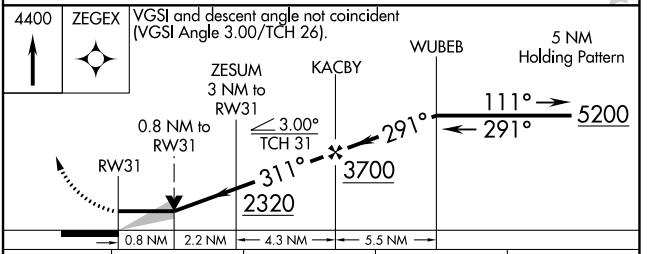

WAAS CH 81842 W31A	APP CRS 311°	Rwy Idg TDZE Apt Elev	3602 1328 1328

RNAV (GPS) RWY 31

CALAVERAS CO-MAURY RASMUSSEN FIELD (CPU)

RNP APCH. ▼ ▲ Circling NA southwest of Rwy 31-13.	MISSED APPROACH: Climb to 4400 direct ZEGEX and hold, continue climb-in-hold to 4400.

AWOS-3P 118.525	NORCAL APP CON 125.1 363.2	UNICOM 123.0 (CTAF) 📻

CATEGORY	A	B	C	D
LP MDA	1600-1 272 (300-1)			NA
LNAV MDA	1860-1	532 (600-1)	1860-1½ 532 (600-1½)	NA
CIRCLING	1860-1 532 (600-1)	2040-1 712 (800-1)	2360-3 1032 (1100-3)	NA

SW-2, 02 JAN 2020 to 30 JAN 2020

SW-2, 02 JAN 2020 to 30 JAN 2020