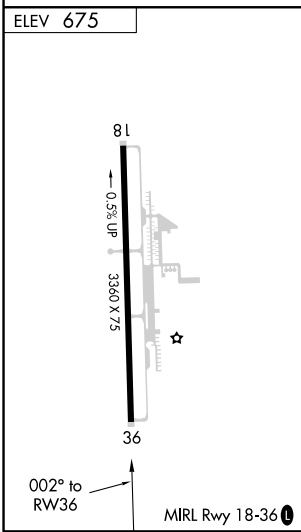

APP CRS <b>002°</b>	Rwy Idg TDZE Apt Elev	<b>N/A</b> <b>N/A</b> <b>675</b>
------------------------	-----------------------------	--

# RNAV (GPS)-B

BOLINGBROOK'S CLOW INTL (1C5)

RNP APCH.		MISSED APPROACH: Climbing left turn to 2300 direct JOT VOR/DME and hold.
Procedure NA at night. Use Lewis University altimeter setting.		
LOT AWOS-3 <b>118.525</b>	CHICAGO APP CON <b>119.35 354.075</b>	CTAF <b>122.9 0</b>

2300	JOT	4 NM Holding Pattern			
		CAKVO	COTRI	6000	2300
RW36		2300	002°	182°	002°
5 NM		5 NM			
CATEGORY	A	B	C	D	
CIRCLING	1160-1 485 (500-1)	1220-1 545 (600-1)	NA		

EC-3, 02 JAN 2020 to 30 JAN 2020

EC-3, 02 JAN 2020 to 30 JAN 2020