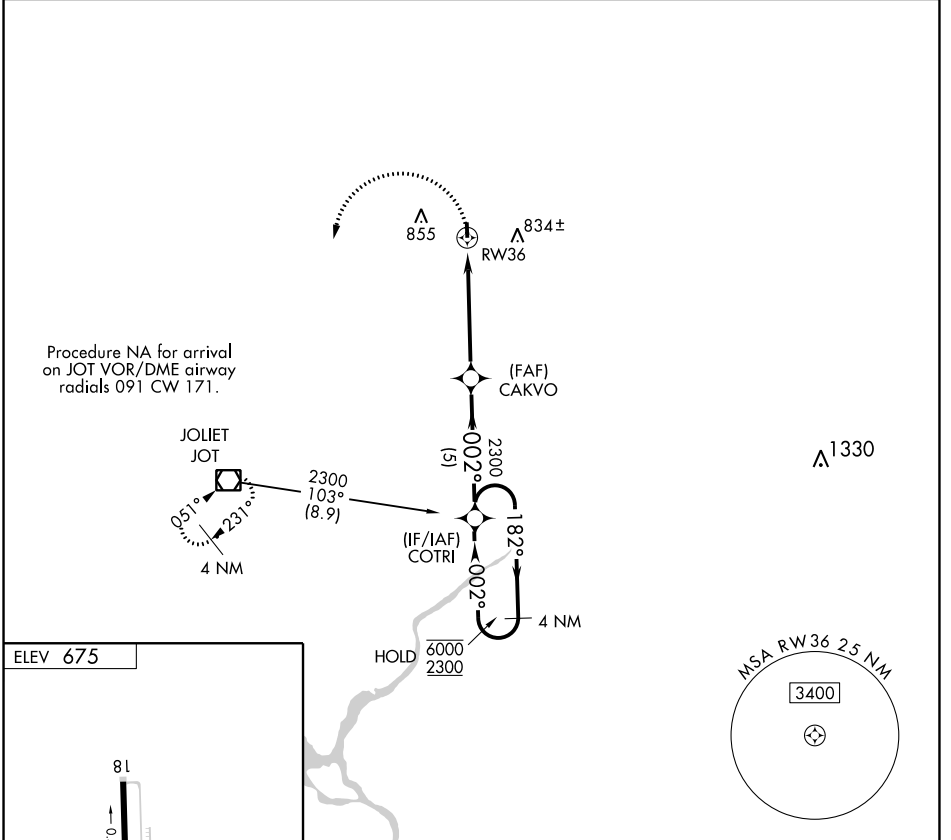

APP CRS <b>002°</b>	Rwy Idg TDZE Apt Elev	<b>N/A</b> <b>N/A</b> <b>675</b>
------------------------	-----------------------------	--

# RNAV (GPS)-B

BOLINGBROOK'S CLOW INTL (1C5)

RNP APCH.		MISSED APPROACH: Climbing left turn to 2300 direct JOT VOR/DME and hold.
Procedure NA at night. Use Lewis University altimeter setting.		
LOT AWOS-3 <b>118.525</b>	CHICAGO APP CON <b>119.35 354.075</b>	CTAF <b>122.9 0</b>

2300	JOT	4 NM Holding Pattern			
		CAKVO	COTRI	6000	2300
RW36		2300	002°	182°	002°
5 NM		5 NM			
CATEGORY	A	B	C	D	
CIRCLING	1160-1 485 (500-1)	1220-1 545 (600-1)	NA		

EC-3, 02 JAN 2020 to 30 JAN 2020

EC-3, 02 JAN 2020 to 30 JAN 2020