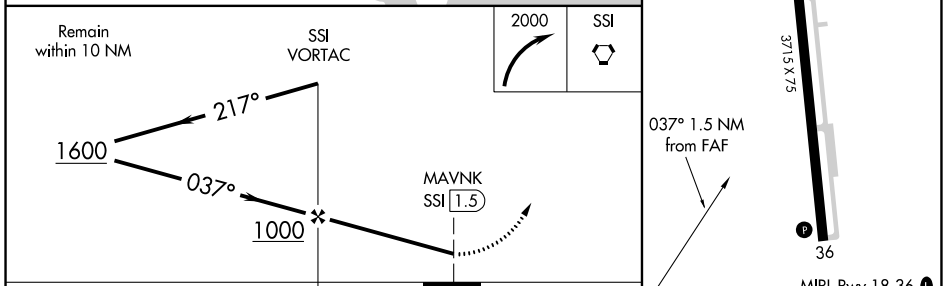

VORTAC SSI 109.8 Chan 35	APP CRS 037°	Rwy Idg TDZE Apt Elev N/A N/A 12
--	------------------------	--

VOR-A

JEKYLL ISLAND (09J)

<p>NA Use McKinnon St Simons Island altimeter setting; when not received, use Jacksonville Intl altimeter setting and increase MDA 100 feet.</p>	<p>MISSED APPROACH: Climbing right turn to 2000 direct SSI VORTAC and hold, continue climb-in-hold to 2000.</p>
---	--

CATEGORY	A	B	C	D	FAF to MAP 1.5 NM					
CIRCLING	480-1	468 (500-1)		NA	Knots	60	90	120	150	180
					Min:Sec	1:30	1:00	0:45	0:36	0:30