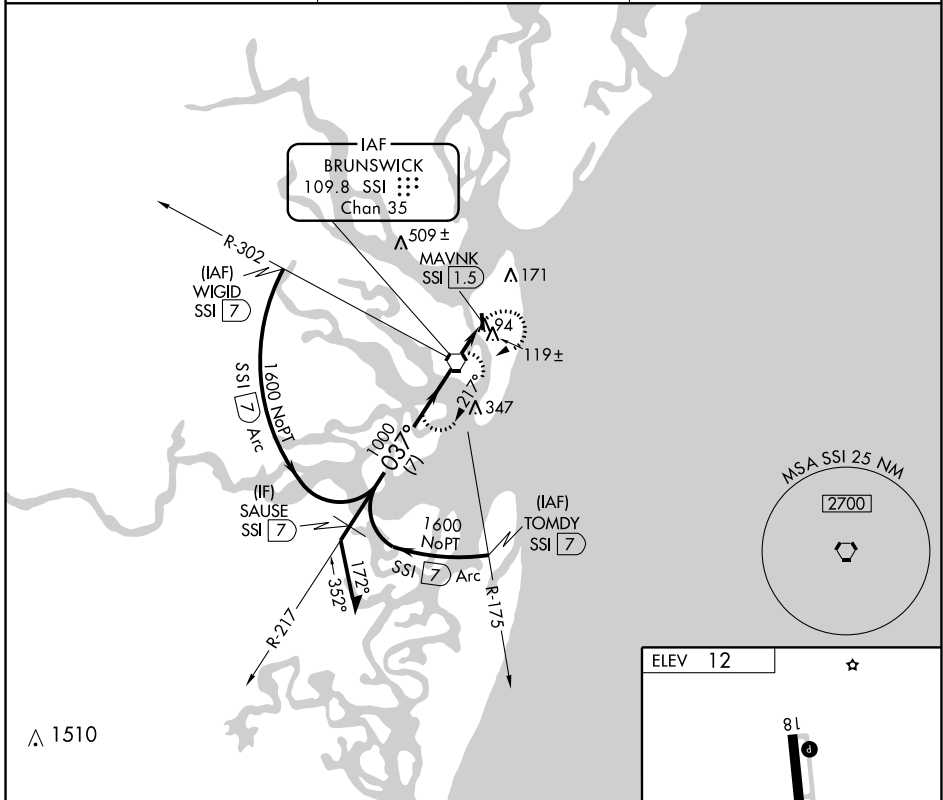

VORTAC SSI 109.8 Chan 35	APP CRS 037°	Rwy Idg TDZE Apt Elev N/A N/A 12
--	------------------------	--

VOR-A

JEKYLL ISLAND (09J)

<p>NA Use McKinnon St Simons Island altimeter setting; when not received, use Jacksonville Intl altimeter setting and increase MDA 100 feet.</p>	<p>MISSED APPROACH: Climbing right turn to 2000 direct SSI VORTAC and hold, continue climb-in-hold to 2000.</p>
---	--

SSI ASOS 120.025	JACKSONVILLE CENTER 126.75 277.4	UNICOM 123.05 (CTAF) 0
----------------------------	--	----------------------------------

SE-4, 02 JAN 2020 to 30 JAN 2020

SE-4, 02 JAN 2020 to 30 JAN 2020

CATEGORY	A	B	C	D	FAF to MAP 1.5 NM					
CIRCLING	480-1	468 (500-1)		NA	Knots	60	90	120	150	180
					Min:Sec	1:30	1:00	0:45	0:36	0:30