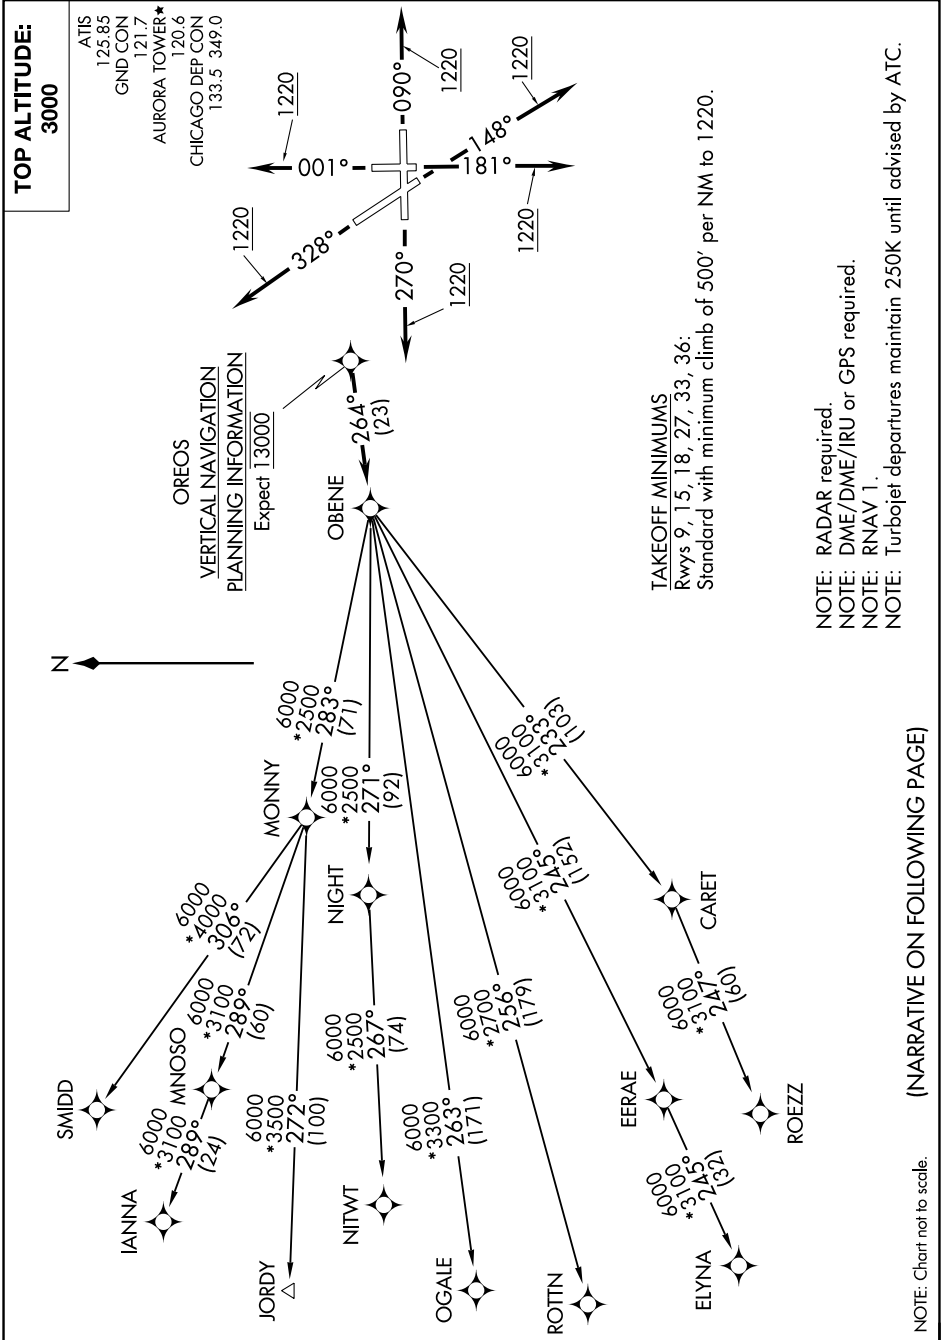

(OBENE3.OBENE) 18312

OBENE THREE DEPARTURE (RNAV) AL-5103 (FAA)

AURORA MUNI (ARR)  
CHICAGO/AURORA, ILLINOIS

EC-3, 02 JAN 2020 to 30 JAN 2020

OBENE THREE DEPARTURE (RNAV)  
(OBENE3.OBENE) 08NOV18

CHICAGO/AURORA, ILLINOIS  
AURORA MUNI (ARR)

EC-3, 02 JAN 2020 to 30 JAN 2020